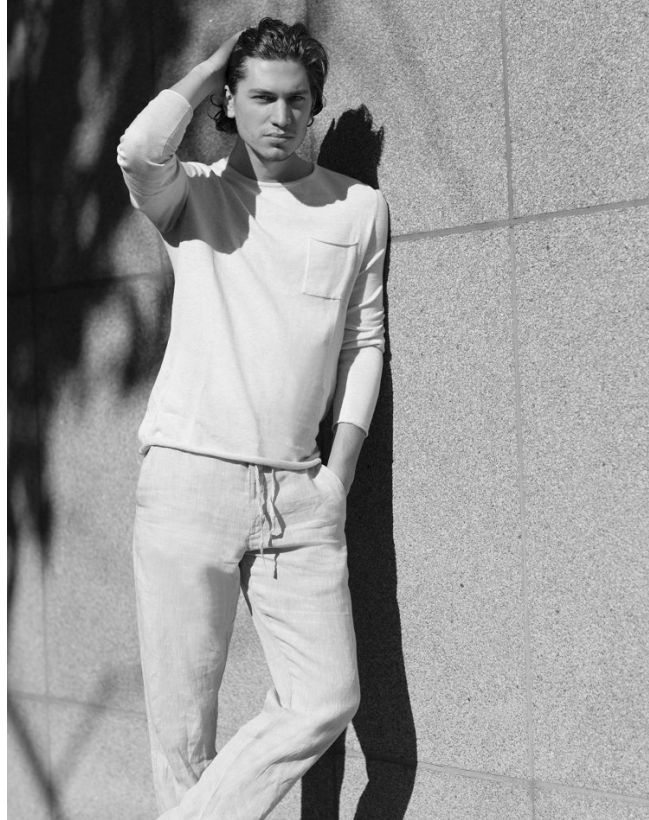

SEAN BLACK

BOSS MODELS

CAPE TOWN

Height: 184cm Chest: 95cm Waist: 78cm Suit: 38 R Shoe: 9 UK Hair: Light Brown Eyes: Green/Grey