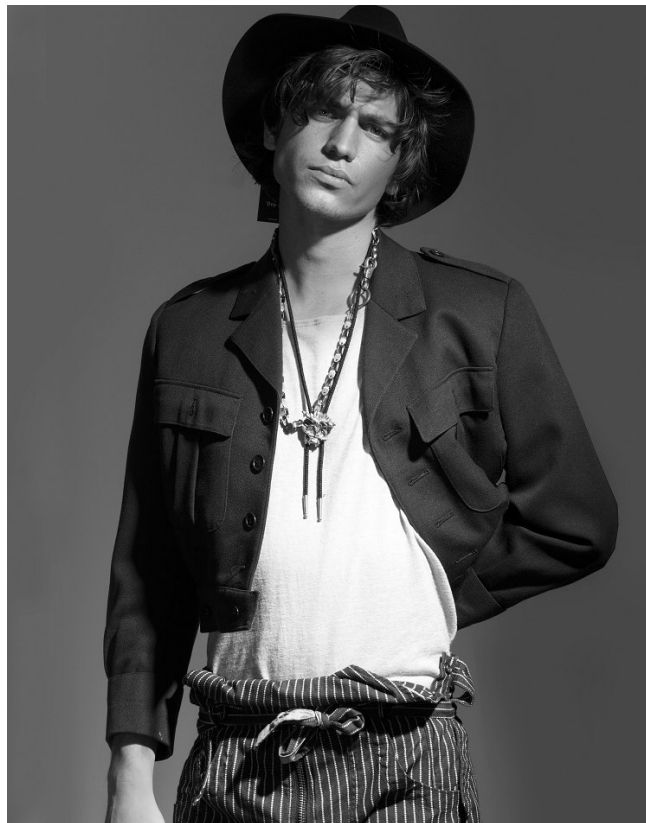

# BOSS MODELS

CAPE TOWN

SEAN BLACK

Height: 184cm Chest: 98cm Waist: 87cm Suit: 38 R Shoe: 9 UK Hair: Light Brown Eyes: Green/Grey

# BOSS MODELS

CAPE TOWN

**SEAN BLACK**

Height: 184cm Chest: 98cm Waist: 87cm Suit: 38 R Shoe: 9 UK Hair: Light Brown Eyes: Green/Grey

# BOSS MODELS

CAPE TOWN