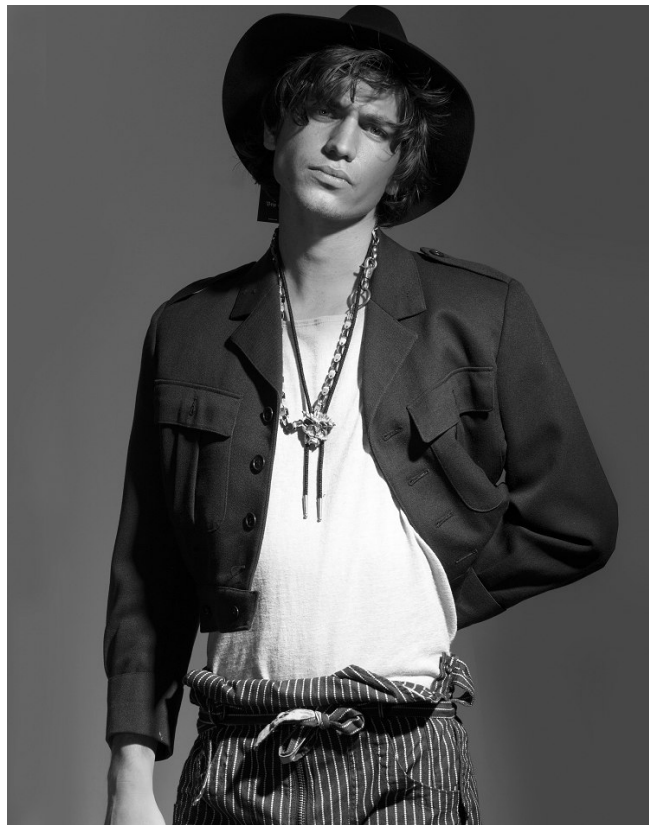

BOSS MODELS

CAPE TOWN

SEAN BLACK

Height: 184cm Chest: 98cm Waist: 87cm Suit: 38 R Shoe: 9 UK Hair: Light Brown Eyes: Green/Grey

BOSS MODELS

CAPE TOWN

SEAN BLACK

Height: 184cm Chest: 98cm Waist: 87cm Suit: 38 R Shoe: 9 UK Hair: Light Brown Eyes: Green/Grey