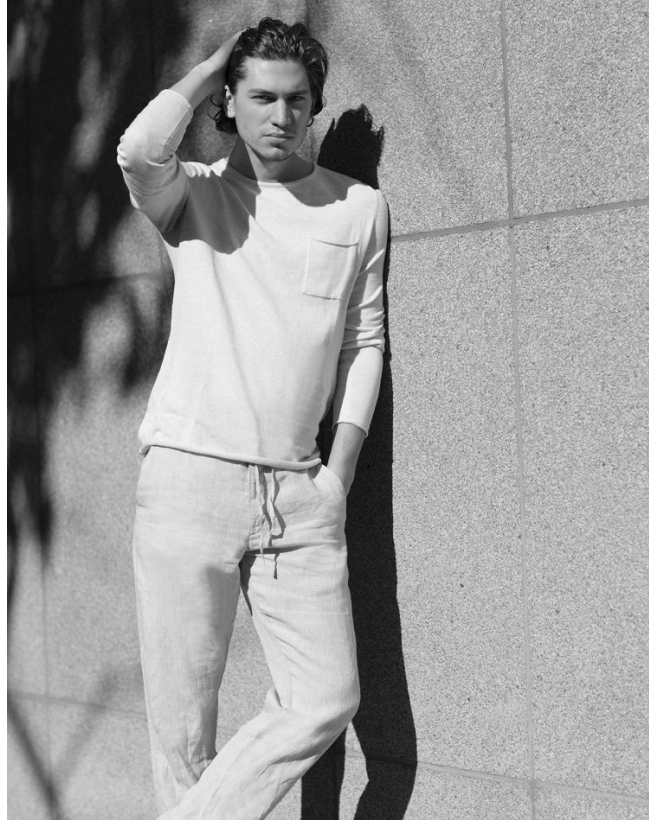

SEAN BLACK

BOSS MODELS

CAPE TOWN

Height: 184cm Chest: 98cm Waist: 87cm Suit: 38 R Shoe: 9 UK Hair: Light Brown Eyes: Green/Grey