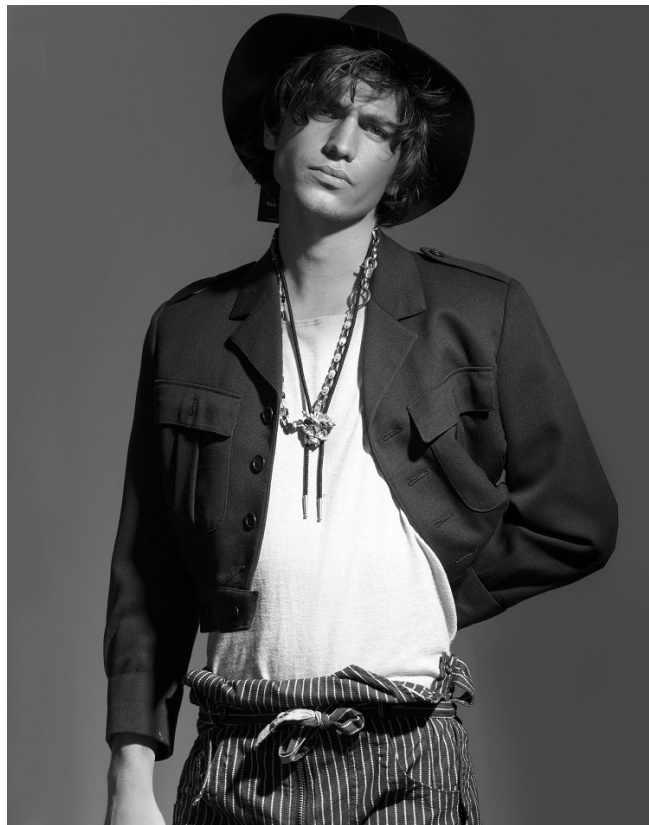

# BOSS MODELS

CAPE TOWN

SEAN BLACK

Height: 184cm Chest: 95cm Waist: 78cm Suit: 38 R Shoe: 9 UK Hair: Light Brown Eyes: Green/Grey

# BOSS MODELS

CAPE TOWN

**SEAN BLACK**

Height: 184cm Chest: 95cm Waist: 78cm Suit: 38 R Shoe: 9 UK Hair: Light Brown Eyes: Green/Grey

# BOSS MODELS

CAPE TOWN