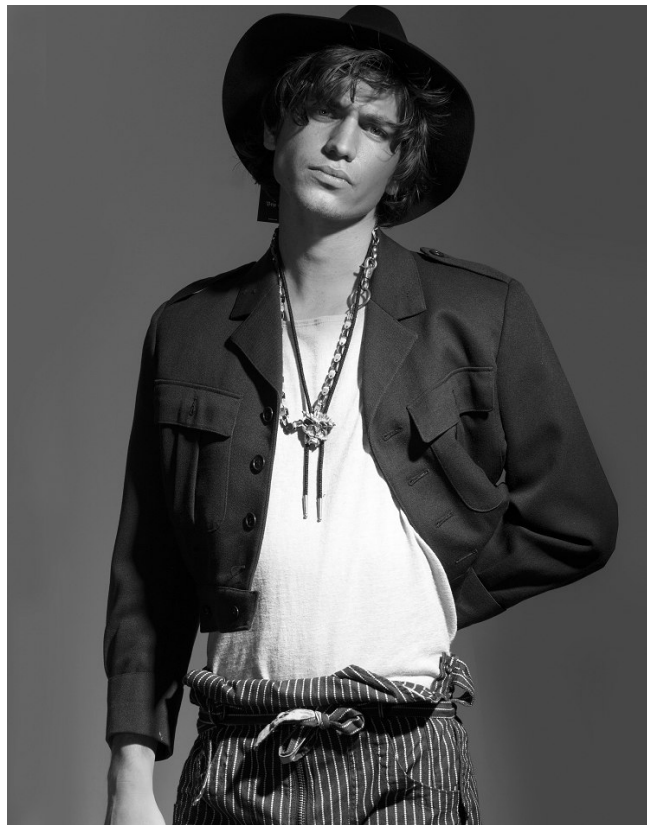

BOSS MODELS

CAPE TOWN

SEAN BLACK

Height: 184cm Chest: 98cm Waist: 87cm Suit: 38 R Shoe: 9 UK Hair: Light Brown Eyes: Green/Grey

BOSS MODELS

CAPE TOWN

SEAN BLACK

Height: 184cm Chest: 98cm Waist: 87cm Suit: 38 R Shoe: 9 UK Hair: Light Brown Eyes: Green/Grey