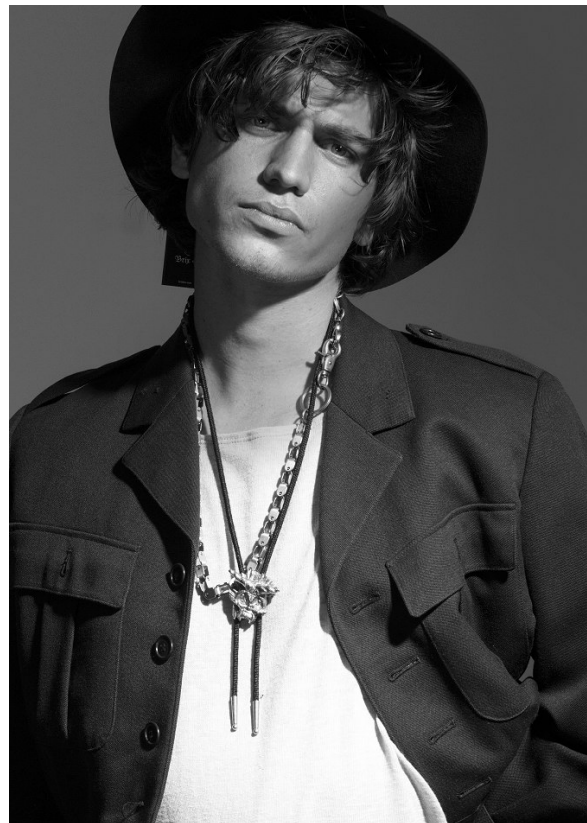

BOSS MODELS

CAPE TOWN

SEAN BLACK

Height: 184cm Chest: 98cm Waist: 87cm Suit: 38 R Shoe: 9 UK Hair: Light Brown Eyes: Green/Grey