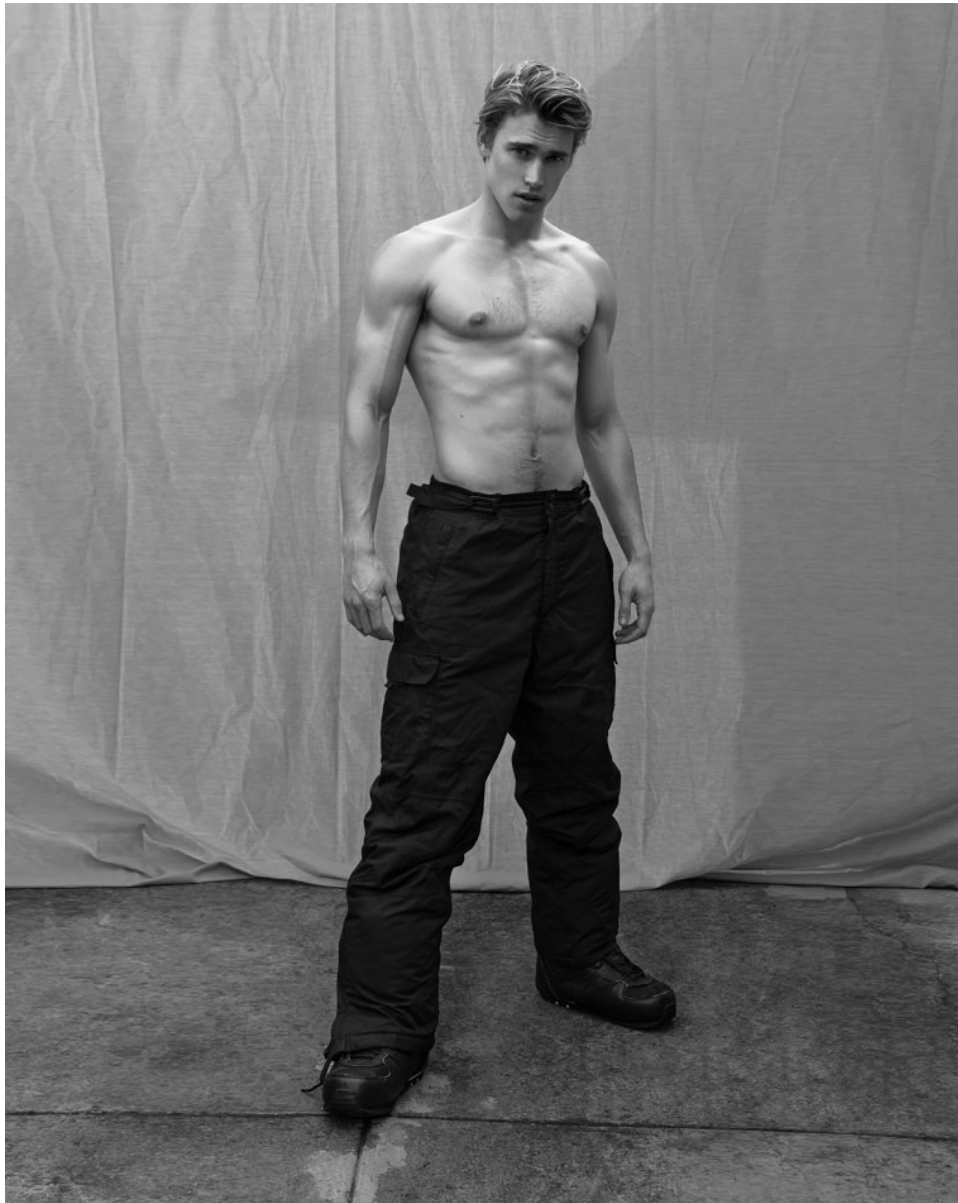

BOSS MODELS

CAPE TOWN

THYME STIDWORTHY

Height: 183cm Chest: 96cm Waist: 76cm Suit: 38 R Shoe: 11 UK Hair: Blonde Eyes: Green

BOSS MODELS

CAPE TOWN

THYME STIDWORTHY

Height: 183cm Chest: 96cm Waist: 76cm Suit: 38 R Shoe: 11 UK Hair: Blonde Eyes: Green