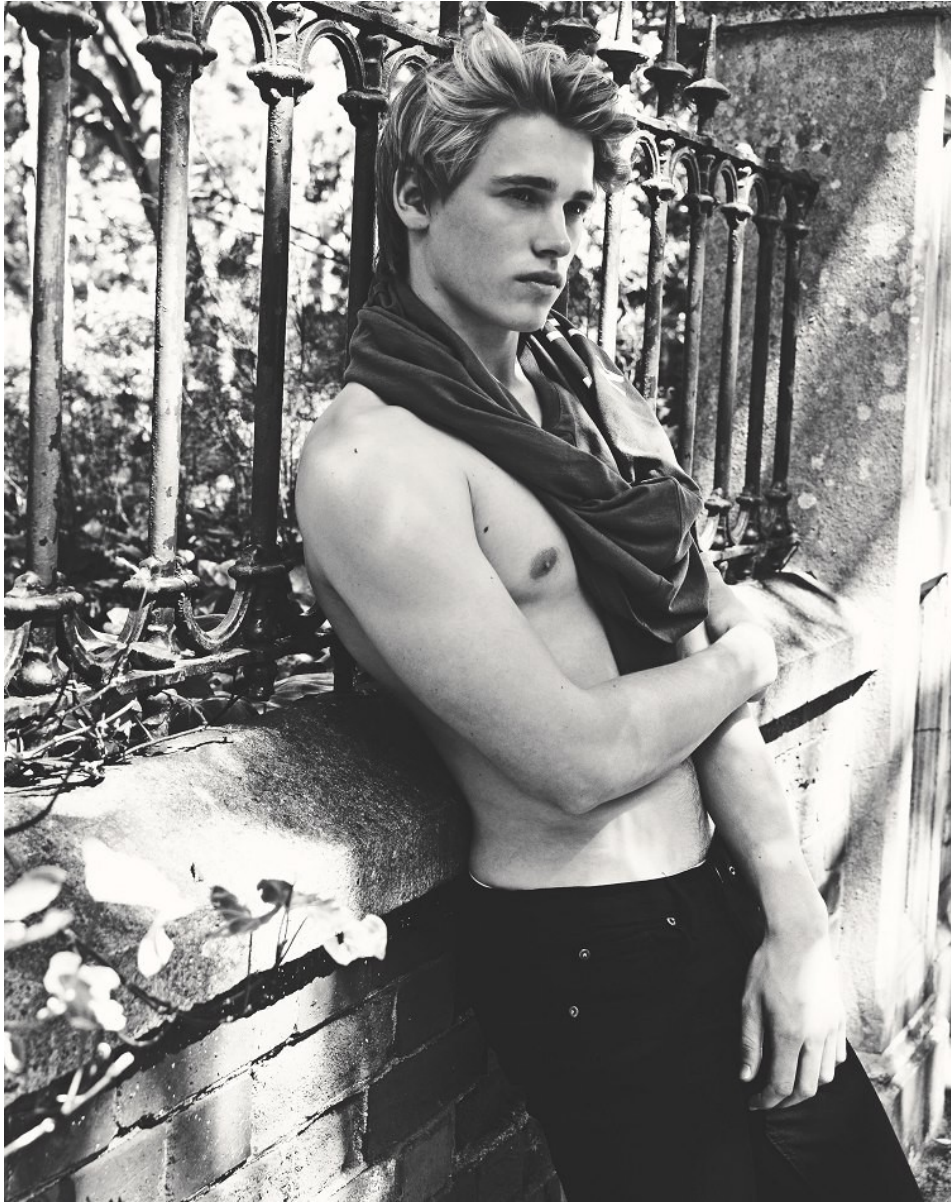

BOSS MODELS

CAPE TOWN

THYME STIDWORTHY

Height: 183cm Chest: 96cm Waist: 76cm Suit: 38 R Shoe: 11 UK Hair: Blonde Eyes: Green