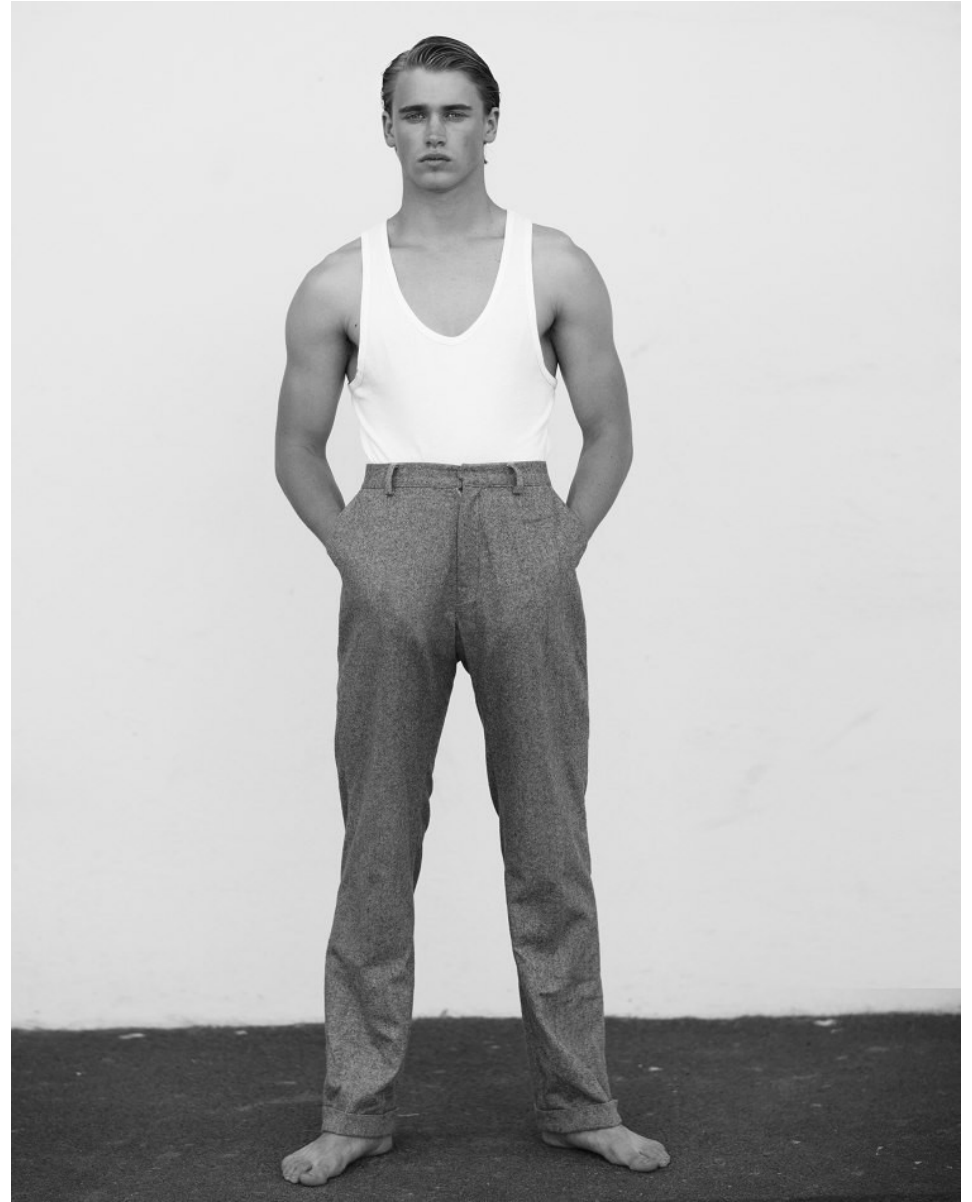

BOSS MODELS

CAPE TOWN

THYME STIDWORTHY

Height: 183cm Chest: 96cm Waist: 76cm Suit: 38 R Shoe: 11 UK Hair: Blonde Eyes: Green

BOSS MODELS

CAPE TOWN

THYME STIDWORTHY

Height: 183cm Chest: 96cm Waist: 76cm Suit: 38 R Shoe: 11 UK Hair: Blonde Eyes: Green