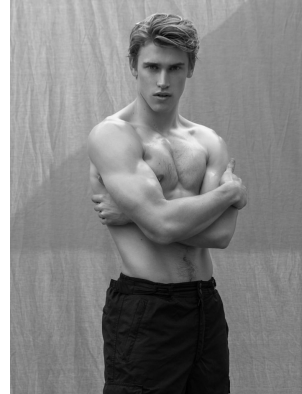

BOSS MODELS

CAPE TOWN

THYME STIDWORTHY

Height: 183cm Chest: 96cm Waist: 76cm Suit: 38 R Shoe: 11 UK Hair: Blonde Eyes: Green

BOSS MODELS

CAPE TOWN

THYME STIDWORTHY

Height: 183cm Chest: 96cm Waist: 76cm Suit: 38 R Shoe: 11 UK Hair: Blonde Eyes: Green