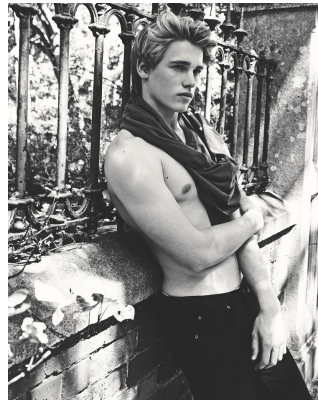

# BOSS MODELS

CAPE TOWN

## THYME STIDWORTHY

Height: 183cm Chest: 96cm Waist: 76cm Suit: 38 R Shoe: 11 UK Hair: Blonde Eyes: Green