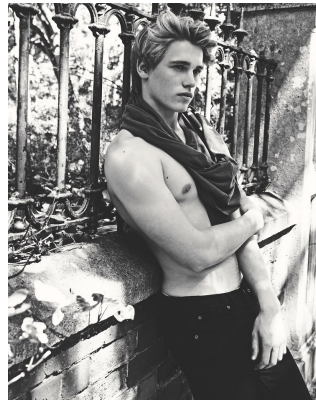

BOSS MODELS

CAPE TOWN

THYME STIDWORTHY

Height: 183cm Chest: 96cm Waist: 76cm Suit: 38 R Shoe: 11 UK Hair: Blonde Eyes: Green

BOSS MODELS

CAPE TOWN

THYME STIDWORTHY

Height: 183cm Chest: 96cm Waist: 76cm Suit: 38 R Shoe: 11 UK Hair: Blonde Eyes: Green