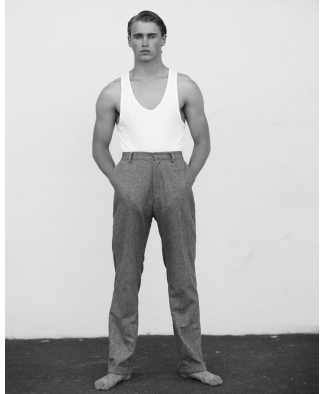

BOSS MODELS

CAPE TOWN

THYME STIDWORTHY

Height: 183cm Chest: 96cm Waist: 76cm Suit: 38 R Shoe: 11 UK Hair: Blonde Eyes: Green

BOSS MODELS

CAPE TOWN

THYME STIDWORTHY

Height: 183cm Chest: 96cm Waist: 76cm Suit: 38 R Shoe: 11 UK Hair: Blonde Eyes: Green