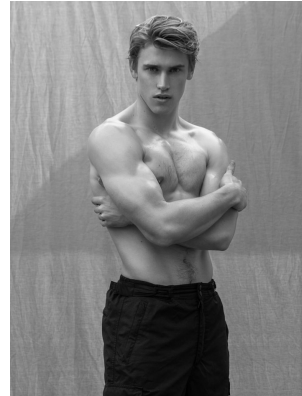

BOSS MODELS

CAPE TOWN

THYME STIDWORTHY

Height: 183cm Chest: 96cm Waist: 76cm Suit: 38 R Shoe: 11 UK Hair: Blonde Eyes: Green

BOSS MODELS

CAPE TOWN

THYME STIDWORTHY

Height: 183cm Chest: 96cm Waist: 76cm Suit: 38 R Shoe: 11 UK Hair: Blonde Eyes: Green