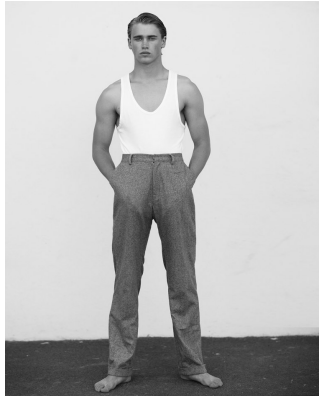

BOSS MODELS

CAPE TOWN

THYME STIDWORTHY

Height: 183cm Chest: 96cm Waist: 76cm Suit: 38 R Shoe: 11 UK Hair: Blonde Eyes: Green

BOSS MODELS

CAPE TOWN

THYME STIDWORTHY

Height: 183cm Chest: 96cm Waist: 76cm Suit: 38 R Shoe: 11 UK Hair: Blonde Eyes: Green