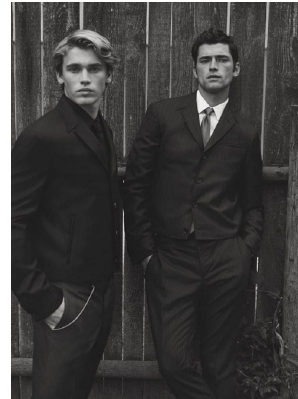

BOSS MODELS

CAPE TOWN

THYME STIDWORTHY

Height: 183cm Chest: 96cm Waist: 76cm Suit: 38 R Shoe: 11 UK Hair: Blonde Eyes: Green

BOSS MODELS

CAPE TOWN

THYME STIDWORTHY

Height: 183cm Chest: 96cm Waist: 76cm Suit: 38 R Shoe: 11 UK Hair: Blonde Eyes: Green