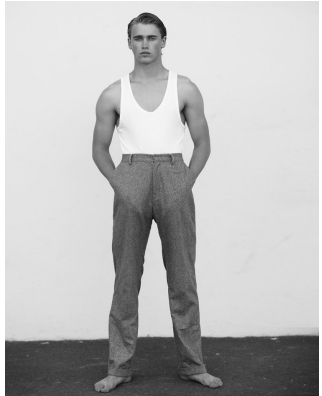

# BOSS MODELS

CAPE TOWN

## THYME STIDWORTHY

Height: 183cm Chest: 96cm Waist: 76cm Suit: 38 R Shoe: 11 UK Hair: Blonde Eyes: Green