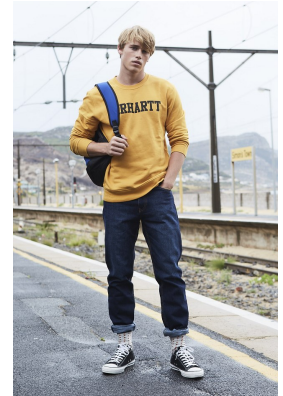

BOSS MODELS

CAPE TOWN

THYME STIDWORTHY

Height: 183cm Chest: 96cm Waist: 76cm Suit: 38 R Shoe: 11 UK Hair: Blonde Eyes: Green

BOSS MODELS

CAPE TOWN

THYME STIDWORTHY

Height: 183cm Chest: 96cm Waist: 76cm Suit: 38 R Shoe: 11 UK Hair: Blonde Eyes: Green