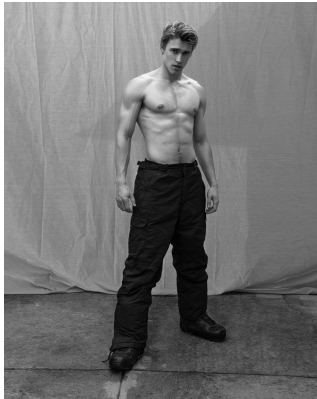

# BOSS MODELS

CAPE TOWN

## THYME STIDWORTHY

Height: 183cm Chest: 96cm Waist: 76cm Suit: 38 R Shoe: 11 UK Hair: Blonde Eyes: Green