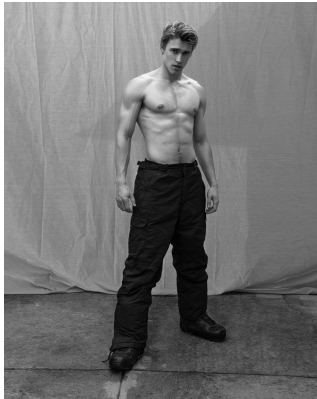

BOSS MODELS

CAPE TOWN

THYME STIDWORTHY

Height: 183cm Chest: 96cm Waist: 76cm Suit: 38 R Shoe: 11 UK Hair: Blonde Eyes: Green

BOSS MODELS

CAPE TOWN

THYME STIDWORTHY

Height: 183cm Chest: 96cm Waist: 76cm Suit: 38 R Shoe: 11 UK Hair: Blonde Eyes: Green