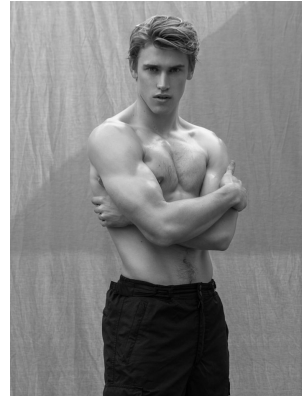

# BOSS MODELS

CAPE TOWN

## THYME STIDWORTHY

Height: 183cm Chest: 96cm Waist: 76cm Suit: 38 R Shoe: 11 UK Hair: Blonde Eyes: Green