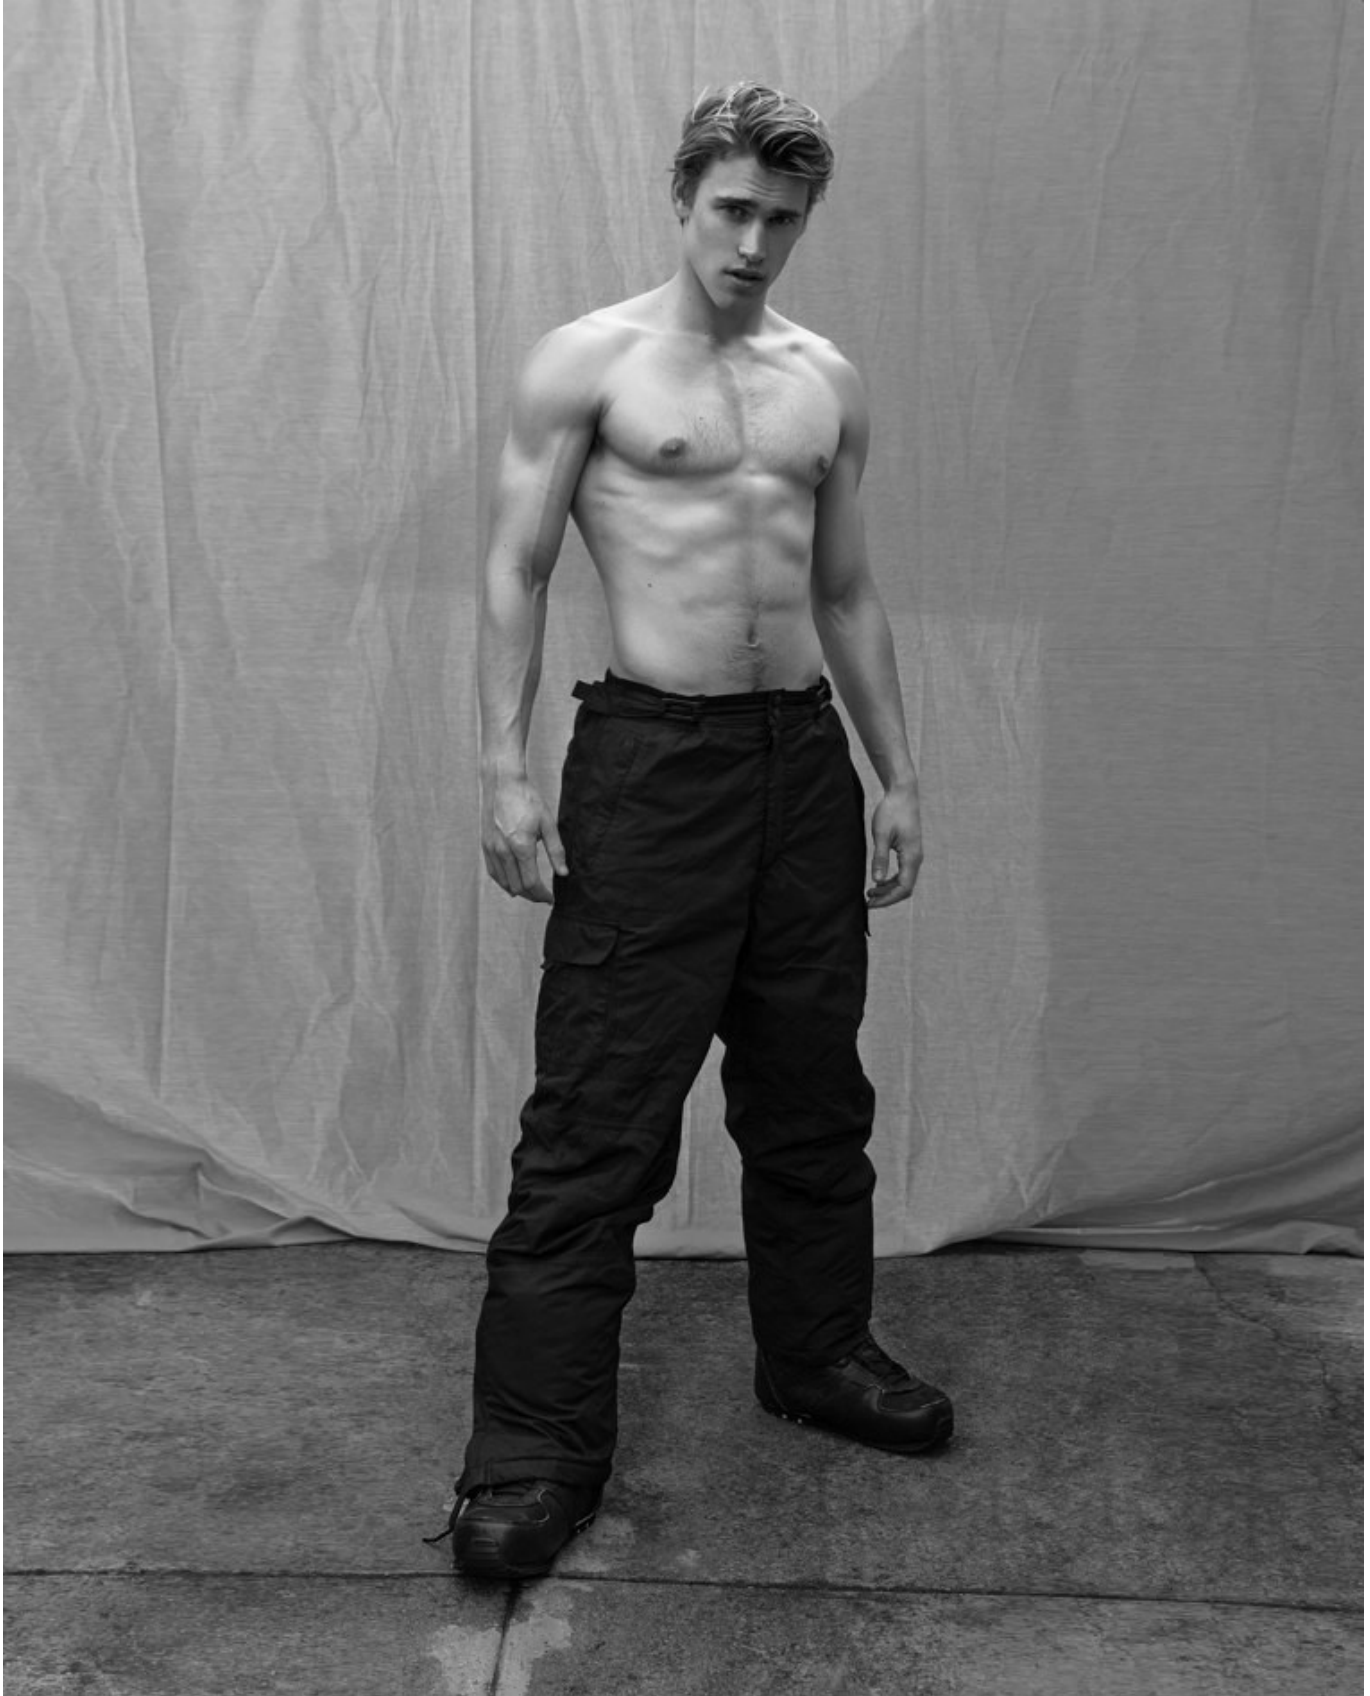

BOSS MODELS

CAPE TOWN

THYME STIDWORTHY

Height: 183cm Chest: 96cm Waist: 76cm Suit: 38 R Shoe: 11 UK Hair: Blonde Eyes: Green

BOSS MODELS

CAPE TOWN

THYME STIDWORTHY

Height: 183cm Chest: 96cm Waist: 76cm Suit: 38 R Shoe: 11 UK Hair: Blonde Eyes: Green