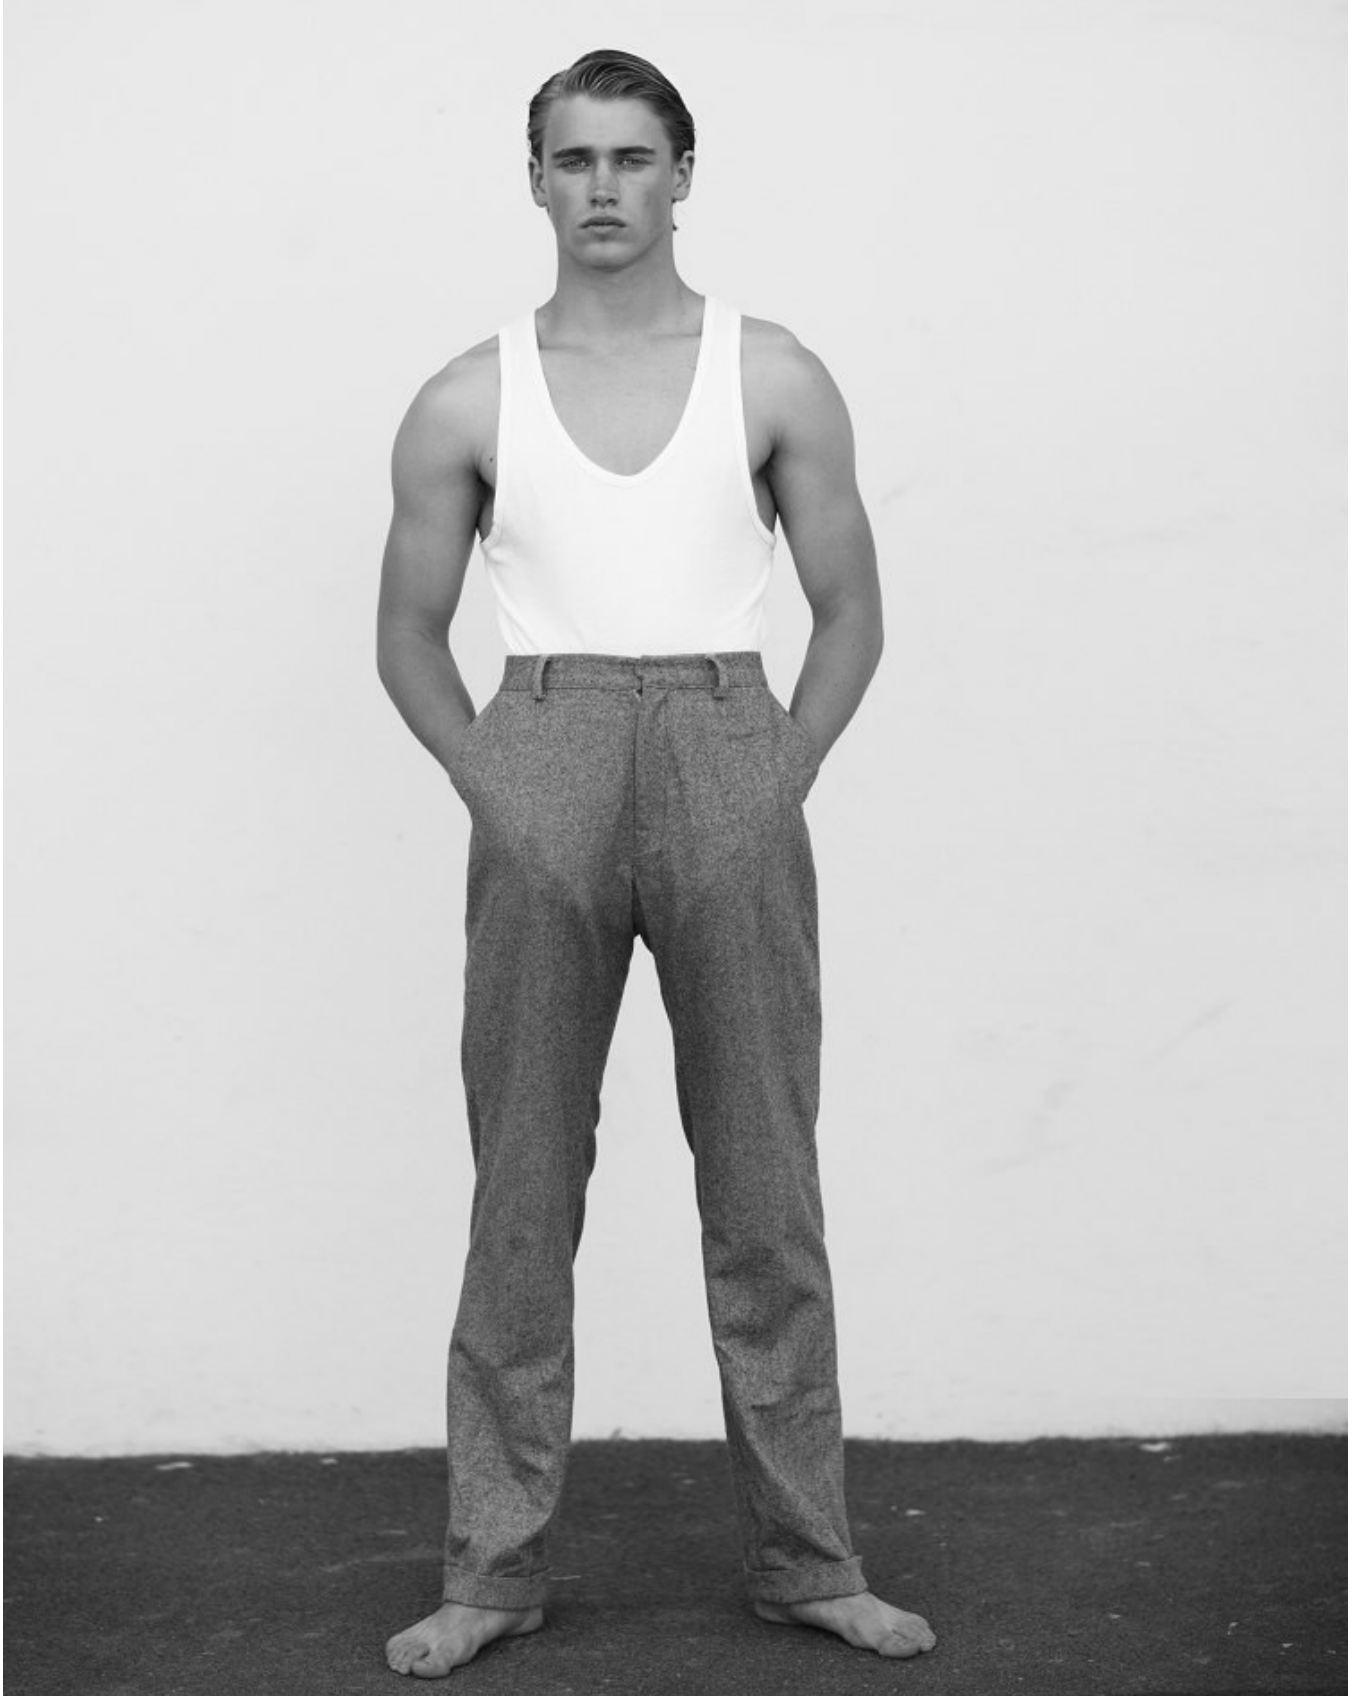

THYME STIDWORTHY

BOSS MODELS

CAPE TOWN

Height: 183cm Chest: 96cm Waist: 76cm Suit: 38 R Shoe: 11 UK Hair: Blonde Eyes: Green