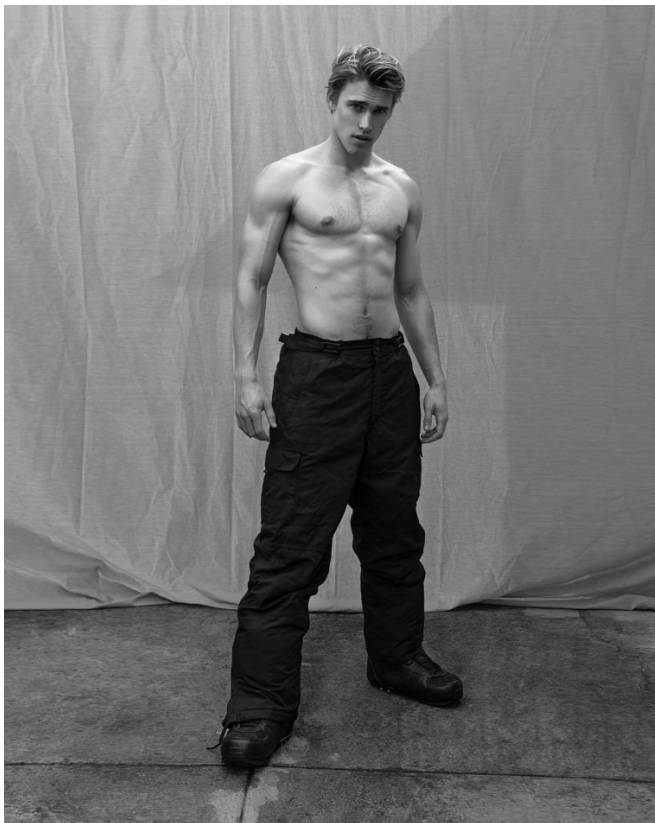

BOSS MODELS

CAPE TOWN

THYME STIDWORTHY

Height: 183cm Chest: 96cm Waist: 76cm Suit: 38 R Shoe: 11 UK Hair: Blonde Eyes: Green

BOSS MODELS

CAPE TOWN

THYME STIDWORTHY

Height: 183cm Chest: 96cm Waist: 76cm Suit: 38 R Shoe: 11 UK Hair: Blonde Eyes: Green

BOSS MODELS

CAPE TOWN

22

THIS PAGE:
JK PREMIUM CHECKED
BLAZER R1 299.95
JK PREMIUM LONGSLEEVE
T-SHIRT R299.95
JK PREMIUM DARK
PATCHED DENIM
JEANS R649.95

OPPOSITE PAGE:
JK PREMIUM SLOUCHY
KNIT JERSEY R249.95
JK PREMIUM DRY-AND-
REPAIR DENIM JEANS
R649.95