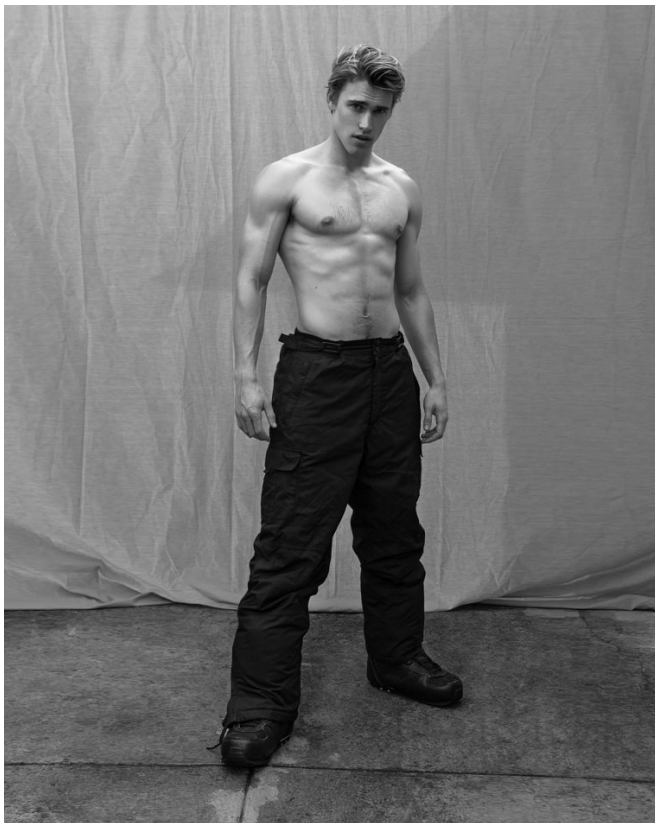

# BOSS MODELS

CAPE TOWN

THYME STIDWORTHY

Height: 183cm Chest: 96cm Waist: 76cm Suit: 38 R Shoe: 11 UK Hair: Blonde Eyes: Green

# BOSS MODELS

CAPE TOWN