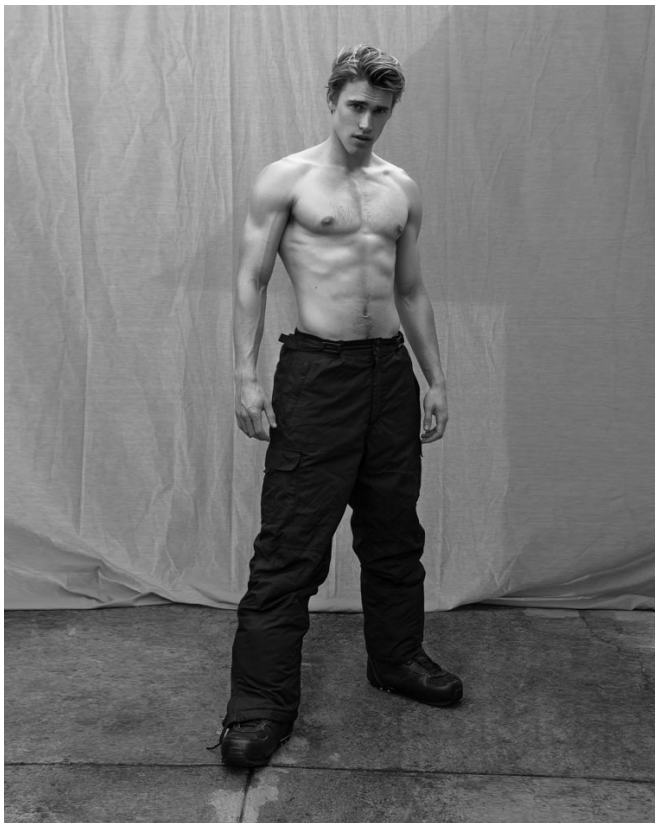

BOSS MODELS

CAPE TOWN

THYME STIDWORTHY

Height: 183cm Chest: 96cm Waist: 76cm Suit: 38 R Shoe: 11 UK Hair: Blonde Eyes: Green

BOSS MODELS

CAPE TOWN

THYME STIDWORTHY

Height: 183cm Chest: 96cm Waist: 76cm Suit: 38 R Shoe: 11 UK Hair: Blonde Eyes: Green

BOSS MODELS

CAPE TOWN

LEFT
Sunglasses: MENI
Necklace: A.P. Vandervorst
RIGHT
Jacket: ZARA
Tee: H&M

THYME STIDWORTHY

Height: 183cm Chest: 96cm Waist: 76cm Suit: 38 R Shoe: 11 UK Hair: Blonde Eyes: Green

BOSS MODELS