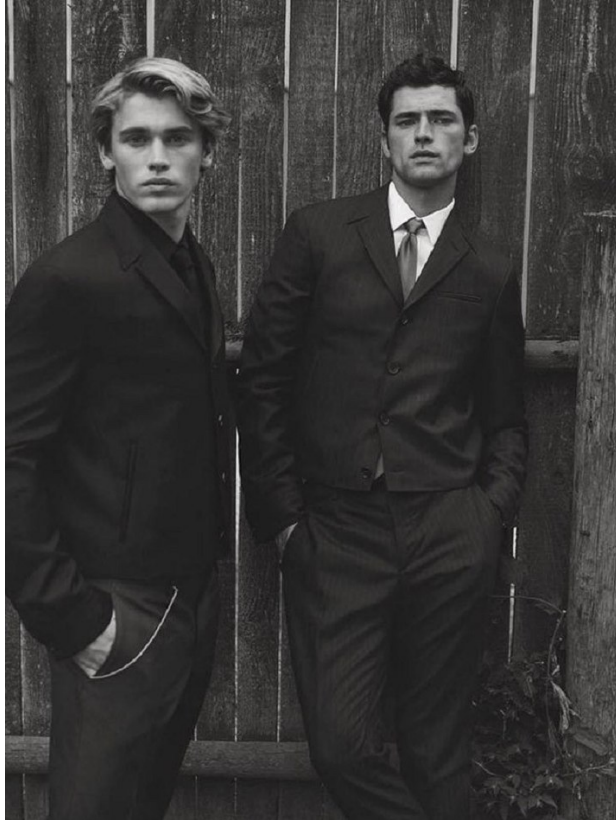

BOSS MODELS

CAPE TOWN

THYME STIDWORTHY

Height: 183cm Chest: 96cm Waist: 76cm Suit: 38 R Shoe: 11 UK Hair: Blonde Eyes: Green

BOSS MODELS

CAPE TOWN

THYME STIDWORTHY

Height: 183cm Chest: 96cm Waist: 76cm Suit: 38 R Shoe: 11 UK Hair: Blonde Eyes: Green