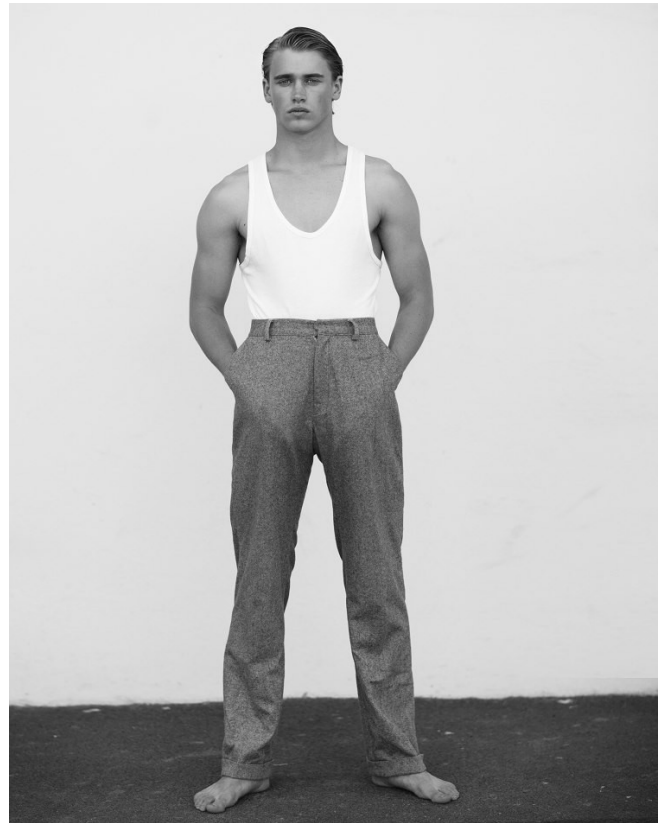

BOSS MODELS

CAPE TOWN

THYME STIDWORTHY

Height: 183cm Chest: 96cm Waist: 76cm Suit: 38 R Shoe: 11 UK Hair: Blonde Eyes: Green

BOSS MODELS

CAPE TOWN

THYME STIDWORTHY

Height: 183cm Chest: 96cm Waist: 76cm Suit: 38 R Shoe: 11 UK Hair: Blonde Eyes: Green