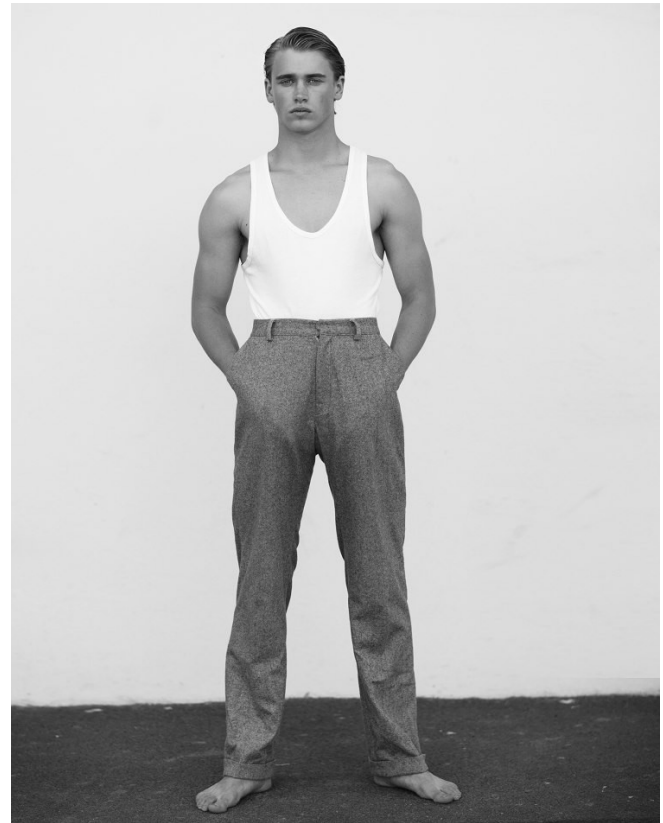

# BOSS MODELS

CAPE TOWN

THYME STIDWORTHY

Height: 183cm Chest: 96cm Waist: 76cm Suit: 38 R Shoe: 11 UK Hair: Blonde Eyes: Green

# BOSS MODELS

CAPE TOWN