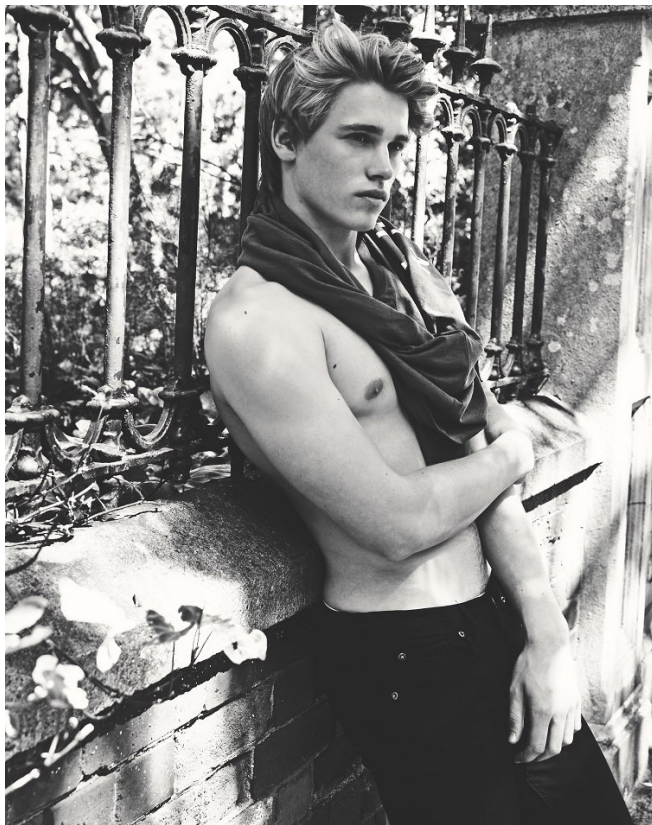

BOSS MODELS

CAPE TOWN

THYME STIDWORTHY

Height: 183cm Chest: 96cm Waist: 76cm Suit: 38 R Shoe: 11 UK Hair: Blonde Eyes: Green