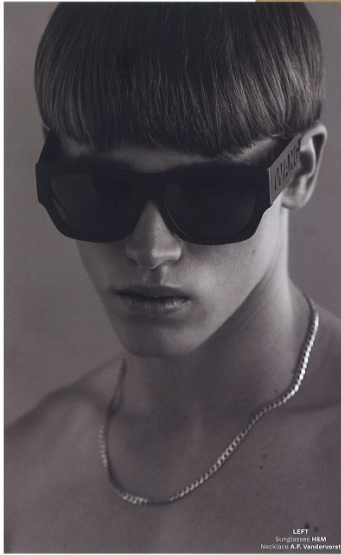

BOSS MODELS

CAPE TOWN

THYME STIDWORTHY

Height: 183cm Chest: 96cm Waist: 76cm Suit: 38 R Shoe: 11 UK Hair: Blonde Eyes: Green