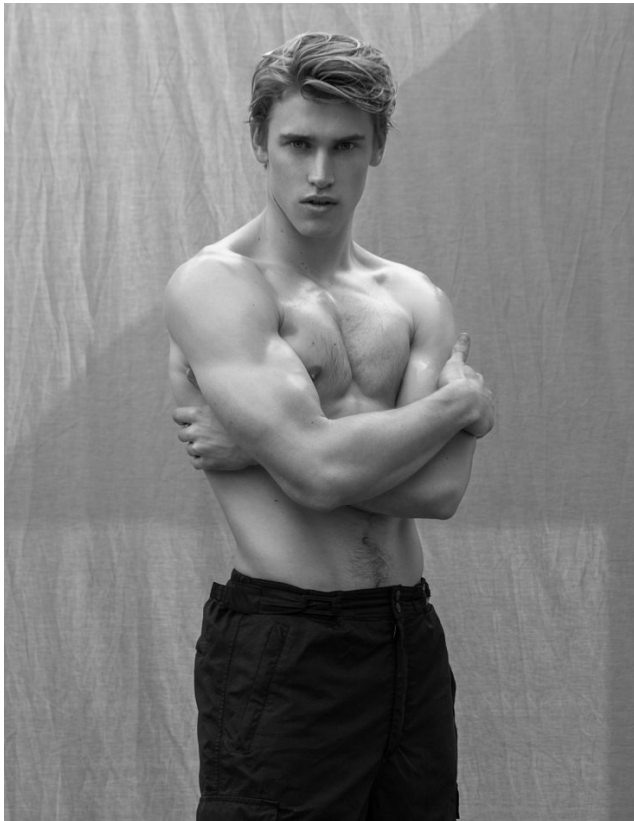

BOSS MODELS

CAPE TOWN

THYME STIDWORTHY

Height: 183cm Chest: 96cm Waist: 76cm Suit: 38 R Shoe: 11 UK Hair: Blonde Eyes: Green

BOSS MODELS

CAPE TOWN

THYME STIDWORTHY

Height: 183cm Chest: 96cm Waist: 76cm Suit: 38 R Shoe: 11 UK Hair: Blonde Eyes: Green