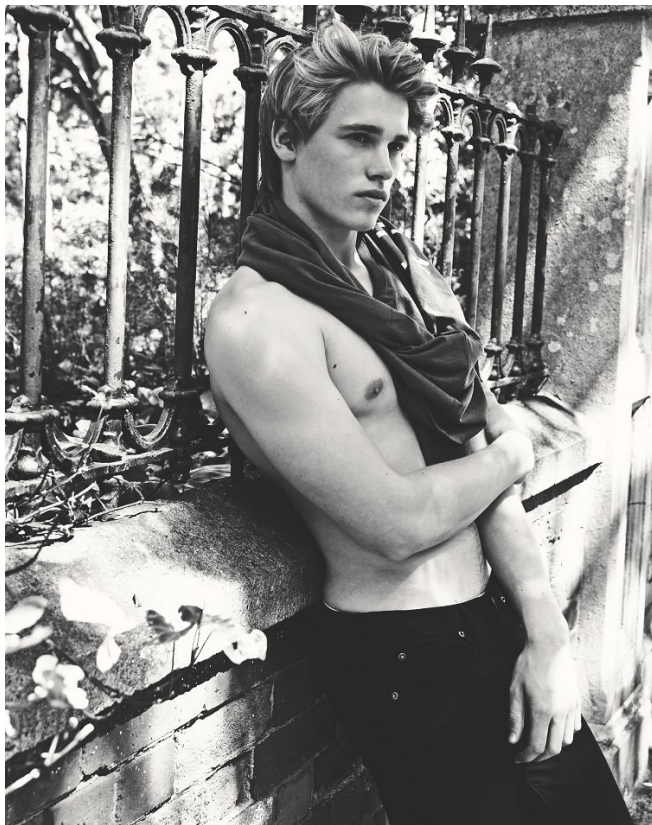

BOSS MODELS

CAPE TOWN

THYME STIDWORTHY

Height: 183cm Chest: 96cm Waist: 76cm Suit: 38 R Shoe: 11 UK Hair: Blonde Eyes: Green

BOSS MODELS

CAPE TOWN

THYME STIDWORTHY

Height: 183cm Chest: 96cm Waist: 76cm Suit: 38 R Shoe: 11 UK Hair: Blonde Eyes: Green