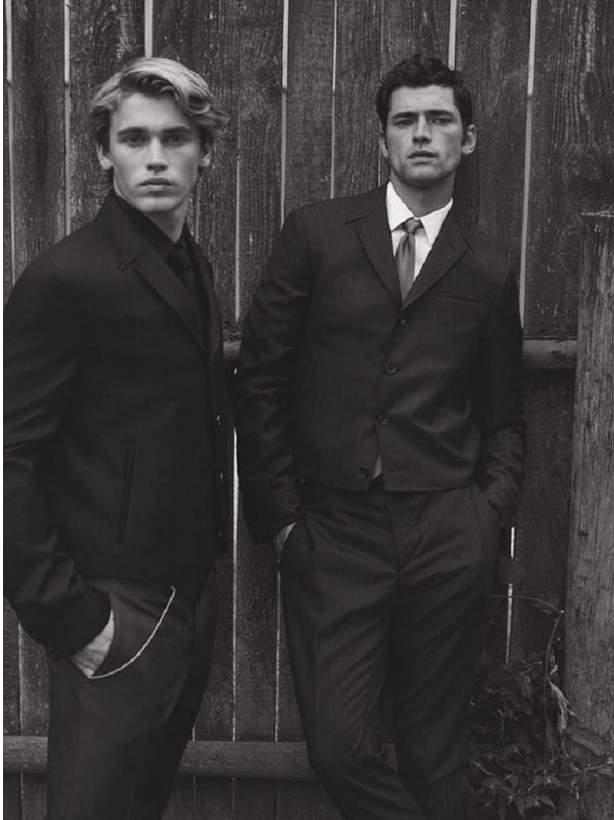

BOSS MODELS

CAPE TOWN

THYME STIDWORTHY

Height: 183cm Chest: 96cm Waist: 76cm Suit: 38 R Shoe: 11 UK Hair: Blonde Eyes: Green

BOSS MODELS

CAPE TOWN

THYME STIDWORTHY

Height: 183cm Chest: 96cm Waist: 76cm Suit: 38 R Shoe: 11 UK Hair: Blonde Eyes: Green