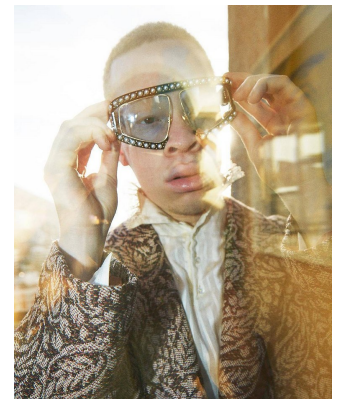

BOSS MODELS

CAPE TOWN

SANELE XABA

Height: 185cm Chest: 99cm Waist: 80cm Suit: 40 R Shoe: 10 UK Hair: Auburn Red Eyes: Green/Brown

BOSS MODELS

CAPE TOWN

SANELE XABA

Height: 185cm Chest: 99cm Waist: 80cm Suit: 40 R Shoe: 10 UK Hair: Auburn Red Eyes: Green/Brown