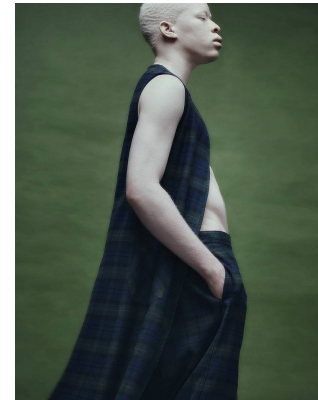

# BOSS MODELS

CAPE TOWN

SANELE XABA

Height: 185cm Chest: 99cm Waist: 80cm Suit: 40 R Shoe: 10 UK Hair: Auburn Red Eyes: Green/Brown

# BOSS MODELS

CAPE TOWN

## SANELE XABA

Height: 185cm Chest: 99cm Waist: 80cm Suit: 40 R Shoe: 10 UK Hair: Auburn Red Eyes: Green/Brown