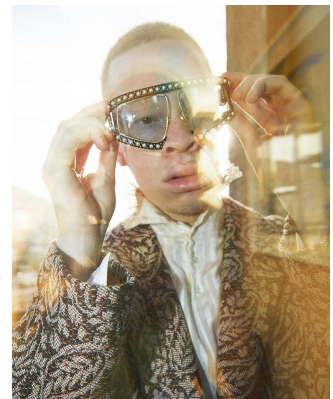

# BOSS MODELS

CAPE TOWN

SANELE XABA

Height: 185cm Chest: 103cm Waist: 81cm Suit: 40 R Shoe: 10 UK Hair: Auburn Red Eyes: Green/Brown

# BOSS MODELS

CAPE TOWN

## SANELE XABA

Height: 185cm Chest: 103cm Waist: 81cm Suit: 40 R Shoe: 10 UK Hair: Auburn Red Eyes: Green/Brown