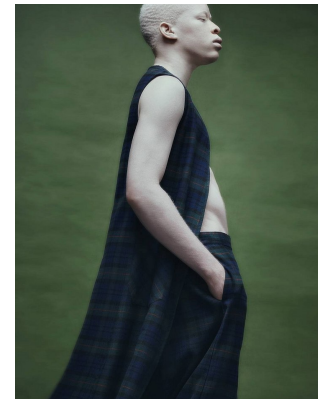

BOSS MODELS

CAPE TOWN

SANELE XABA

Height: 185cm Chest: 99cm Waist: 80cm Suit: 40 R Shoe: 10 UK Hair: Auburn Red Eyes: Green/Brown

BOSS MODELS

CAPE TOWN

SANELE XABA

Height: 185cm Chest: 99cm Waist: 80cm Suit: 40 R Shoe: 10 UK Hair: Auburn Red Eyes: Green/Brown