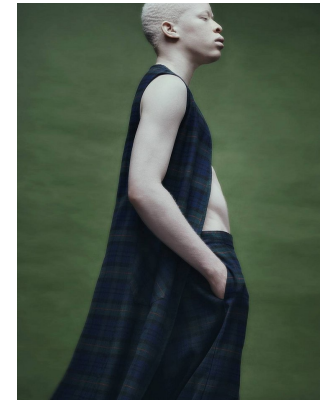

BOSS MODELS

CAPE TOWN

SANELE XABA

Height: 185cm Chest: 99cm Waist: 80cm Suit: 40 R Shoe: 10 UK Hair: Auburn Red Eyes: Green/Brown

BOSS MODELS

CAPE TOWN

SANELE XABA

Height: 185cm Chest: 99cm Waist: 80cm Suit: 40 R Shoe: 10 UK Hair: Auburn Red Eyes: Green/Brown