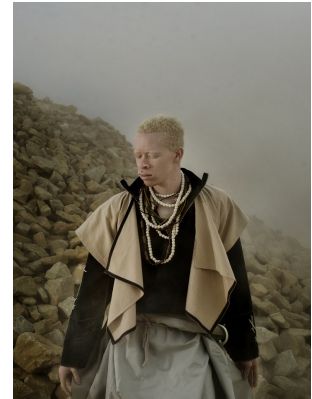

# BOSS MODELS

CAPE TOWN

SANELE XABA

Height: 185cm Chest: 103cm Waist: 81cm Suit: 40 R Shoe: 10 UK Hair: Auburn Red Eyes: Green/Brown

# BOSS MODELS

CAPE TOWN

## SANELE XABA

Height: 185cm Chest: 103cm Waist: 81cm Suit: 40 R Shoe: 10 UK Hair: Auburn Red Eyes: Green/Brown