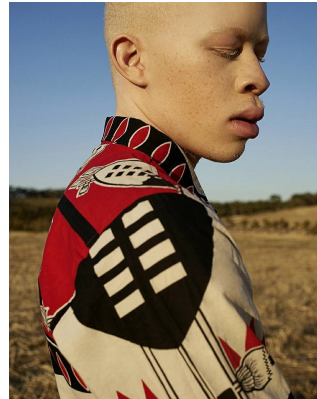

BOSS MODELS

CAPE TOWN

SANELE XABA

Height: 185cm Chest: 99cm Waist: 80cm Suit: 40 R Shoe: 10 UK Hair: Auburn Red Eyes: Green/Brown

BOSS MODELS

CAPE TOWN

SANELE XABA

Height: 185cm Chest: 99cm Waist: 80cm Suit: 40 R Shoe: 10 UK Hair: Auburn Red Eyes: Green/Brown