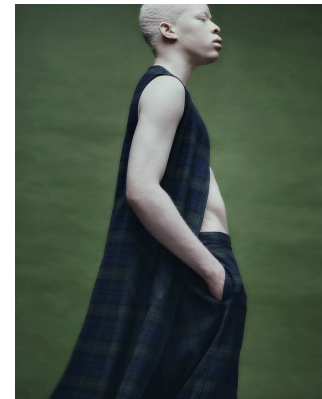

# BOSS MODELS

CAPE TOWN

SANELE XABA

Height: 185cm Chest: 103cm Waist: 81cm Suit: 40 R Shoe: 10 UK Hair: Auburn Red Eyes: Green/Brown

# BOSS MODELS

CAPE TOWN

## SANELE XABA

Height: 185cm Chest: 103cm Waist: 81cm Suit: 40 R Shoe: 10 UK Hair: Auburn Red Eyes: Green/Brown