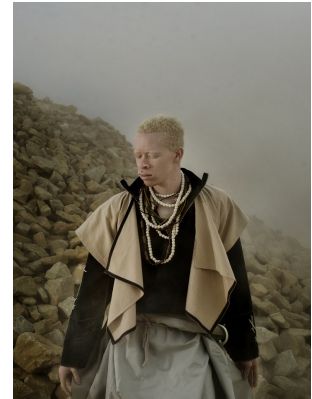

BOSS MODELS

CAPE TOWN

SANELE XABA

Height: 185cm Chest: 99cm Waist: 80cm Suit: 40 R Shoe: 10 UK Hair: Auburn Red Eyes: Green/Brown