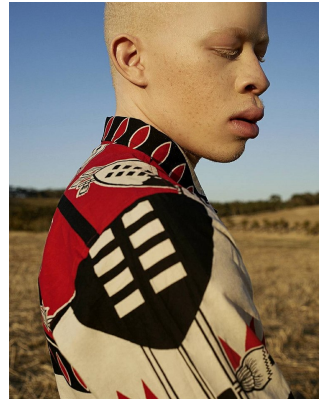

# BOSS MODELS

CAPE TOWN

SANELE XABA

Height: 185cm Chest: 103cm Waist: 81cm Suit: 40 R Shoe: 10 UK Hair: Auburn Red Eyes: Green/Brown

# BOSS MODELS

CAPE TOWN

## SANELE XABA

Height: 185cm Chest: 103cm Waist: 81cm Suit: 40 R Shoe: 10 UK Hair: Auburn Red Eyes: Green/Brown