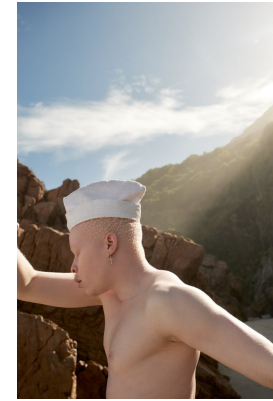

BOSS MODELS

CAPE TOWN

SANELE XABA

Height: 185cm Chest: 99cm Waist: 80cm Suit: 40 R Shoe: 10 UK Hair: Auburn Red Eyes: Green/Brown

BOSS MODELS

CAPE TOWN

SANELE XABA

Height: 185cm Chest: 99cm Waist: 80cm Suit: 40 R Shoe: 10 UK Hair: Auburn Red Eyes: Green/Brown