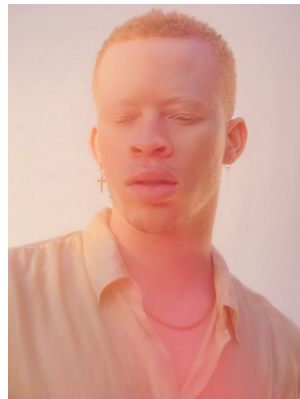

# BOSS MODELS

CAPE TOWN

SANELE XABA

Height: 185cm Chest: 99cm Waist: 80cm Suit: 40 R Shoe: 10 UK Hair: Auburn Red Eyes: Green/Brown

# BOSS MODELS

CAPE TOWN

## SANELE XABA

Height: 185cm Chest: 99cm Waist: 80cm Suit: 40 R Shoe: 10 UK Hair: Auburn Red Eyes: Green/Brown