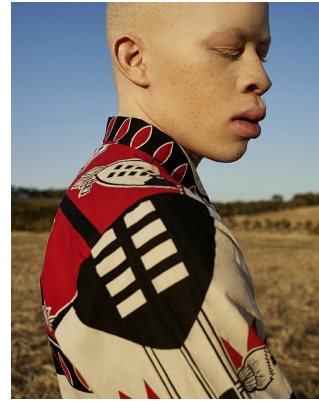

BOSS MODELS

CAPE TOWN

SANELE XABA

Height: 185cm Chest: 99cm Waist: 80cm Suit: 40 R Shoe: 10 UK Hair: Auburn Red Eyes: Green/Brown

BOSS MODELS

CAPE TOWN

SANELE XABA

Height: 185cm Chest: 99cm Waist: 80cm Suit: 40 R Shoe: 10 UK Hair: Auburn Red Eyes: Green/Brown