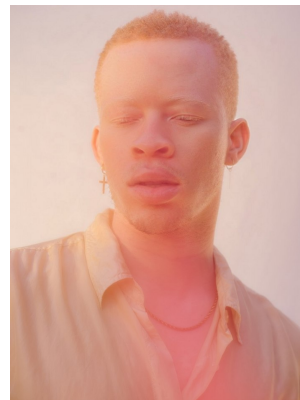

BOSS MODELS

CAPE TOWN

SANELE XABA

Height: 185cm Chest: 99cm Waist: 80cm Suit: 40 R Shoe: 10 UK Hair: Auburn Red Eyes: Green/Brown

BOSS MODELS

CAPE TOWN

SANELE XABA

Height: 185cm Chest: 99cm Waist: 80cm Suit: 40 R Shoe: 10 UK Hair: Auburn Red Eyes: Green/Brown