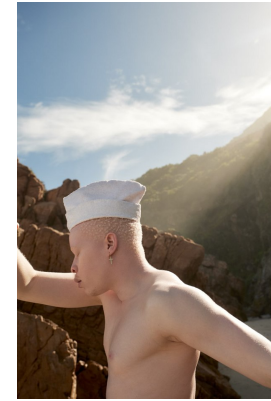

# BOSS MODELS

CAPE TOWN

SANELE XABA

Height: 185cm Chest: 99cm Waist: 80cm Suit: 40 R Shoe: 10 UK Hair: Auburn Red Eyes: Green/Brown

# BOSS MODELS

CAPE TOWN

## SANELE XABA

Height: 185cm Chest: 99cm Waist: 80cm Suit: 40 R Shoe: 10 UK Hair: Auburn Red Eyes: Green/Brown