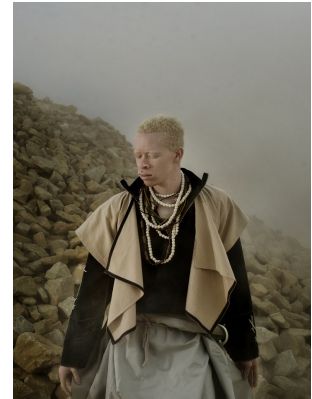

# BOSS MODELS

CAPE TOWN

SANELE XABA

Height: 185cm Chest: 99cm Waist: 80cm Suit: 40 R Shoe: 10 UK Hair: Auburn Red Eyes: Green/Brown

# BOSS MODELS

CAPE TOWN

## SANELE XABA

Height: 185cm Chest: 99cm Waist: 80cm Suit: 40 R Shoe: 10 UK Hair: Auburn Red Eyes: Green/Brown