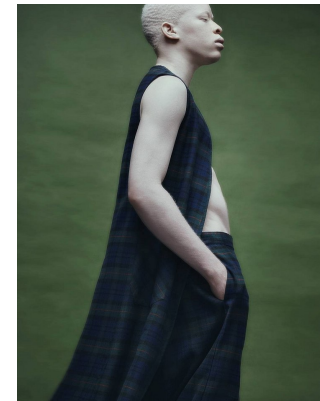

BOSS MODELS

CAPE TOWN

SANELE XABA

Height: 185cm Chest: 99cm Waist: 80cm Suit: 40 R Shoe: 10 UK Hair: Auburn Red Eyes: Green/Brown

BOSS MODELS

CAPE TOWN

SANELE XABA

Height: 185cm Chest: 99cm Waist: 80cm Suit: 40 R Shoe: 10 UK Hair: Auburn Red Eyes: Green/Brown