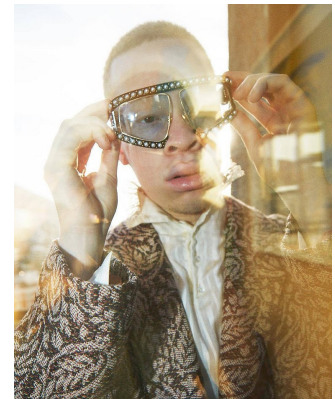

BOSS MODELS

CAPE TOWN

SANELE XABA

Height: 185cm Chest: 99cm Waist: 80cm Suit: 40 R Shoe: 10 UK Hair: Auburn Red Eyes: Green/Brown

BOSS MODELS

CAPE TOWN

SANELE XABA

Height: 185cm Chest: 99cm Waist: 80cm Suit: 40 R Shoe: 10 UK Hair: Auburn Red Eyes: Green/Brown