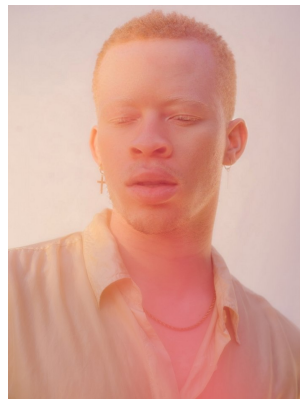

# BOSS MODELS

CAPE TOWN

SANELE XABA

Height: 185cm Chest: 103cm Waist: 81cm Suit: 40 R Shoe: 10 UK Hair: Auburn Red Eyes: Green/Brown

# BOSS MODELS

CAPE TOWN

## SANELE XABA

Height: 185cm Chest: 103cm Waist: 81cm Suit: 40 R Shoe: 10 UK Hair: Auburn Red Eyes: Green/Brown