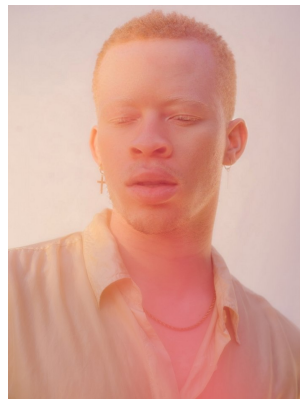

BOSS MODELS

CAPE TOWN

SANELE XABA

Height: 185cm Chest: 99cm Waist: 80cm Suit: 40 R Shoe: 10 UK Hair: Auburn Red Eyes: Green/Brown

BOSS MODELS

CAPE TOWN

SANELE XABA

Height: 185cm Chest: 99cm Waist: 80cm Suit: 40 R Shoe: 10 UK Hair: Auburn Red Eyes: Green/Brown