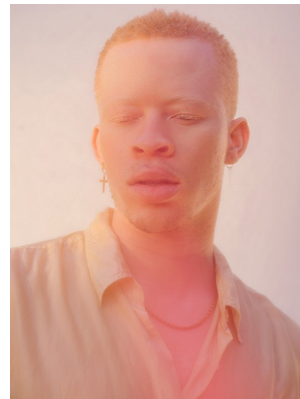

BOSS MODELS

CAPE TOWN

SANELE XABA

Height: 185cm Chest: 99cm Waist: 80cm Suit: 40 R Shoe: 10 UK Hair: Auburn Red Eyes: Green/Brown

BOSS MODELS

CAPE TOWN

SANELE XABA

Height: 185cm Chest: 99cm Waist: 80cm Suit: 40 R Shoe: 10 UK Hair: Auburn Red Eyes: Green/Brown