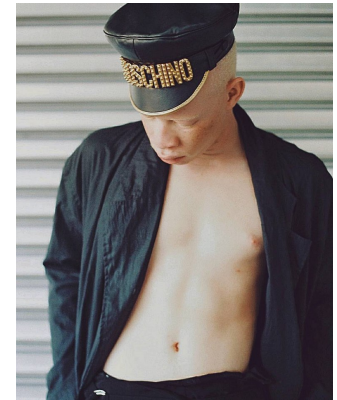

# BOSS MODELS

CAPE TOWN

SANELE XABA

Height: 185cm Chest: 99cm Waist: 80cm Suit: 40 R Shoe: 10 UK Hair: Auburn Red Eyes: Green/Brown

# BOSS MODELS

CAPE TOWN

## SANELE XABA

Height: 185cm Chest: 99cm Waist: 80cm Suit: 40 R Shoe: 10 UK Hair: Auburn Red Eyes: Green/Brown