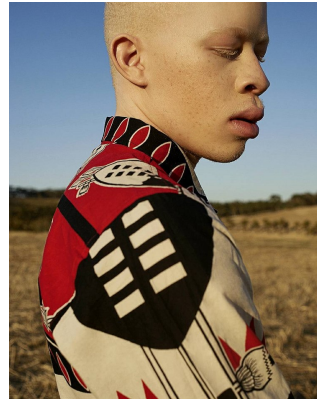

# BOSS MODELS

CAPE TOWN

SANELE XABA

Height: 185cm Chest: 99cm Waist: 80cm Suit: 40 R Shoe: 10 UK Hair: Auburn Red Eyes: Green/Brown

# BOSS MODELS

CAPE TOWN

## SANELE XABA

Height: 185cm Chest: 99cm Waist: 80cm Suit: 40 R Shoe: 10 UK Hair: Auburn Red Eyes: Green/Brown