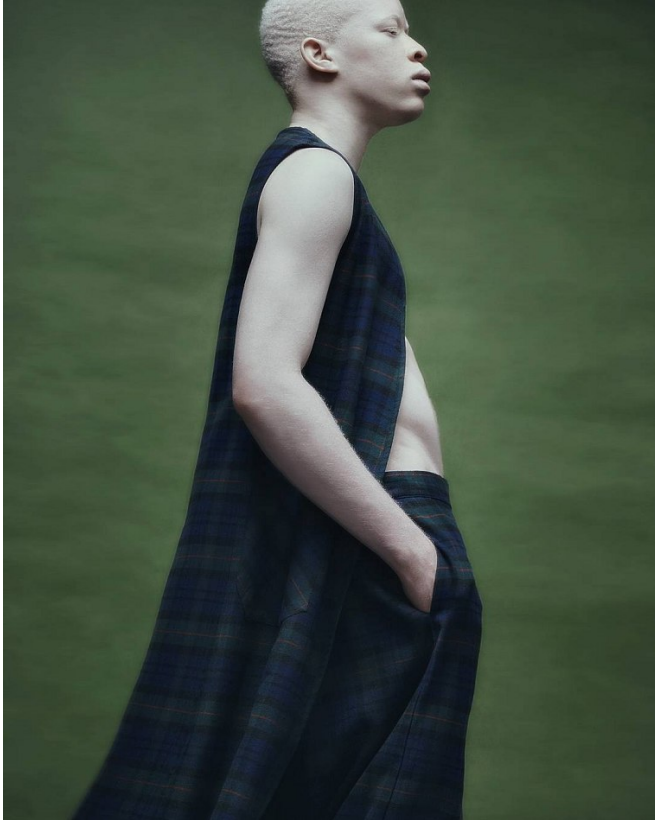

BOSS MODELS

CAPE TOWN

SANELE XABA

Height: 185cm Chest: 99cm Waist: 80cm Suit: 40 R Shoe: 10 UK Hair: Auburn Red Eyes: Green/Brown

BOSS MODELS

CAPE TOWN

SANELE XABA

Height: 185cm Chest: 99cm Waist: 80cm Suit: 40 R Shoe: 10 UK Hair: Auburn Red Eyes: Green/Brown

BOSS MODELS

CAPE TOWN

SANELE XABA

Height: 185cm Chest: 99cm Waist: 80cm Suit: 40 R Shoe: 10 UK Hair: Auburn Red Eyes: Green/Brown

BOSS MODELS

CAPE TOWN

**Two
of
a
kind**

Photography: **ULRICH HARTMANN**
Stylist: Oliver Goun
Hair: & Grooming: **Elissa Togg** @ Phoenix Agentur
Model: **Sanale Schroeder** @ iam europe, **Sanale Junior Xaba** @ Boss Models Capetown
Postproduction: **Marcus Prince**
Production: **Sophie Schwarzberger**

Rechts: T-Shirt
von **ZIMMARELL**
Sommerkollektion
von **VESSENT
LAURENT**

SANELE XABA

Height: 185cm Chest: 99cm Waist: 80cm Suit: 40 R Shoe: 10 UK Hair: Auburn Red Eyes: Green/Brown

BOSS MODELS

CAPE TOWN