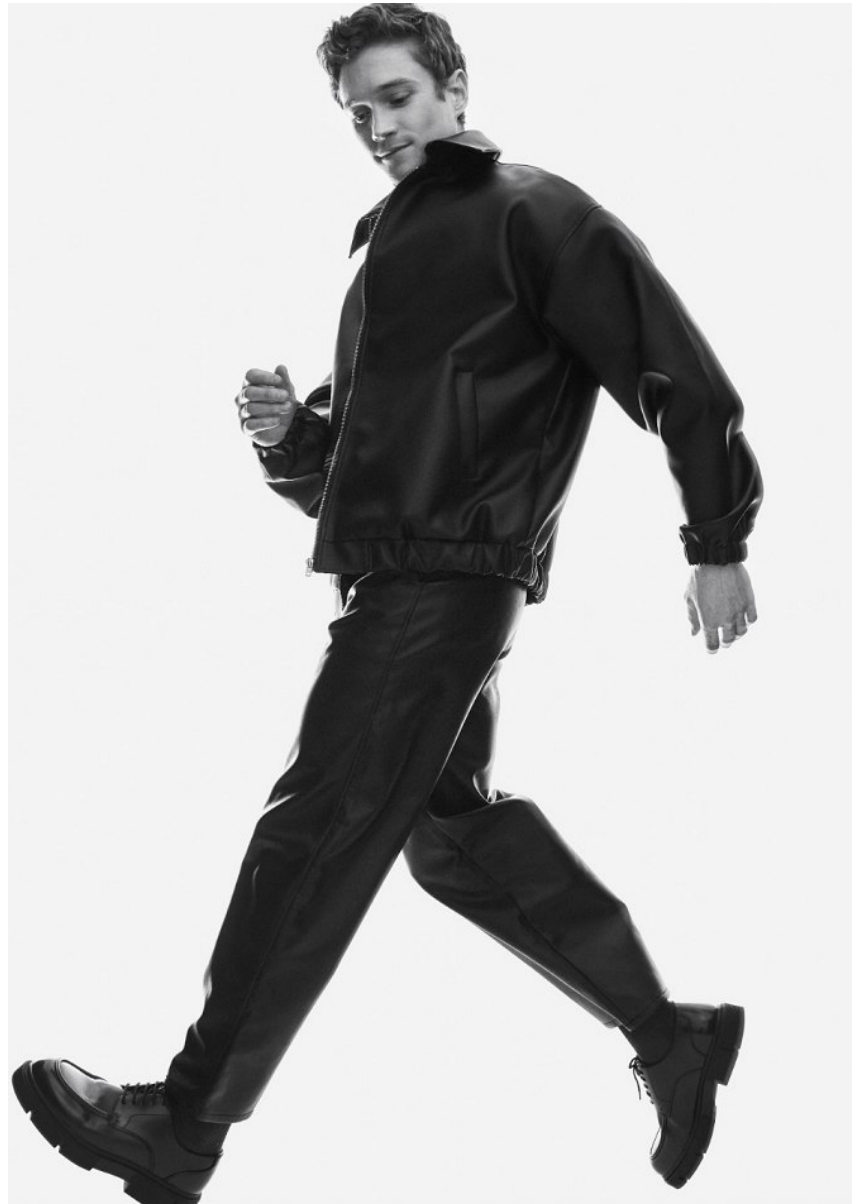

BOSS MODELS

CAPE TOWN

CORBIN

Height: 181cm Chest: 97cm Waist: 81cm Suit: 38 R Shoe: 9 UK Hair: Red Eyes: Green