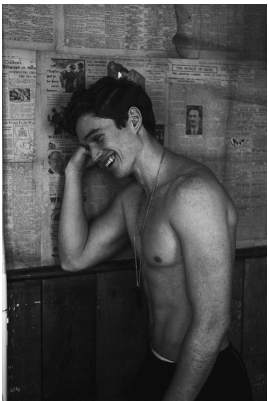

# BOSS MODELS

CAPE TOWN

## CORBIN

Height: 181cm Chest: 97cm Waist: 81cm Suit: 38 R Shoe: 9 UK Hair: Red Eyes: Green