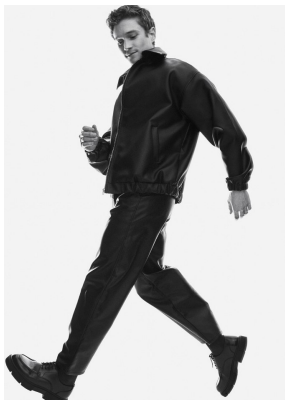

# BOSS MODELS

CAPE TOWN

## CORBIN

Height: 181cm Chest: 97cm Waist: 81cm Suit: 38 R Shoe: 9 UK Hair: Red Eyes: Green