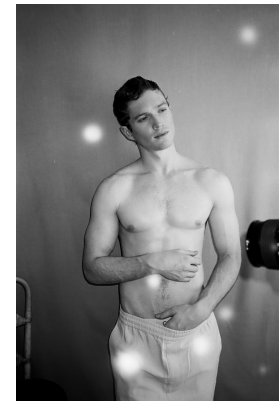

# BOSS MODELS

CAPE TOWN

## CORBIN

Height: 181cm Chest: 97cm Waist: 81cm Suit: 38 R Shoe: 9 UK Hair: Red Eyes: Green