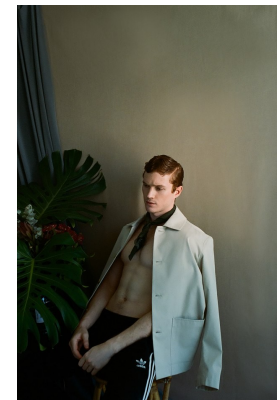

# BOSS MODELS

CAPE TOWN

## CORBIN

Height: 181cm Chest: 97cm Waist: 81cm Suit: 38 R Shoe: 9 UK Hair: Red Eyes: Green