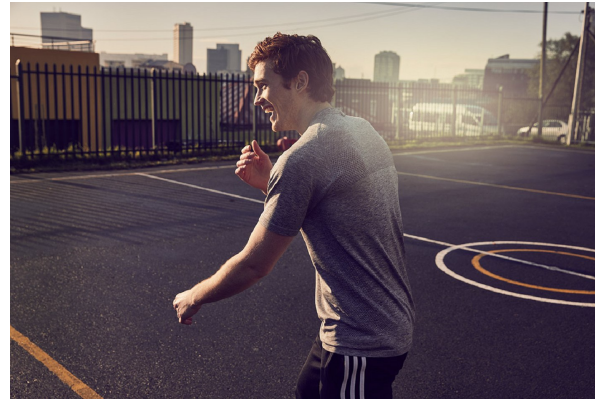

BOSS MODELS

CAPE TOWN

CORBIN

Height: 181cm Chest: 97cm Waist: 81cm Suit: 38 R Shoe: 9 UK Hair: Red Eyes: Green