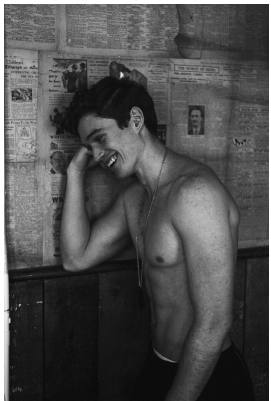

# BOSS MODELS

CAPE TOWN

## CORBIN

Height: 181cm Chest: 97cm Waist: 81cm Suit: 38 R Shoe: 9 UK Hair: Red Eyes: Green