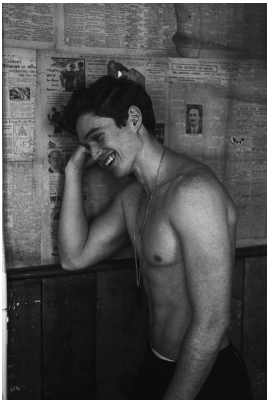

# BOSS MODELS

CAPE TOWN

## CORBIN

Height: 181cm Chest: 97cm Waist: 81cm Suit: 38 R Shoe: 9 UK Hair: Red Eyes: Green