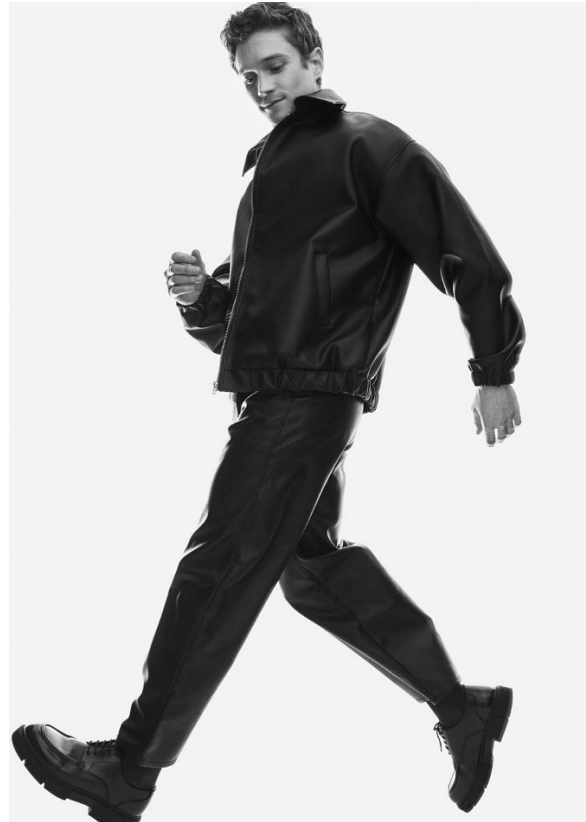

BOSS MODELS

CAPE TOWN

CORBIN

Height: 181cm Chest: 97cm Waist: 81cm Suit: 38 R Shoe: 9 UK Hair: Red Eyes: Green

BOSS MODELS

CAPE TOWN

CORBIN

Height: 181cm Chest: 97cm Waist: 81cm Suit: 38 R Shoe: 9 UK Hair: Red Eyes: Green