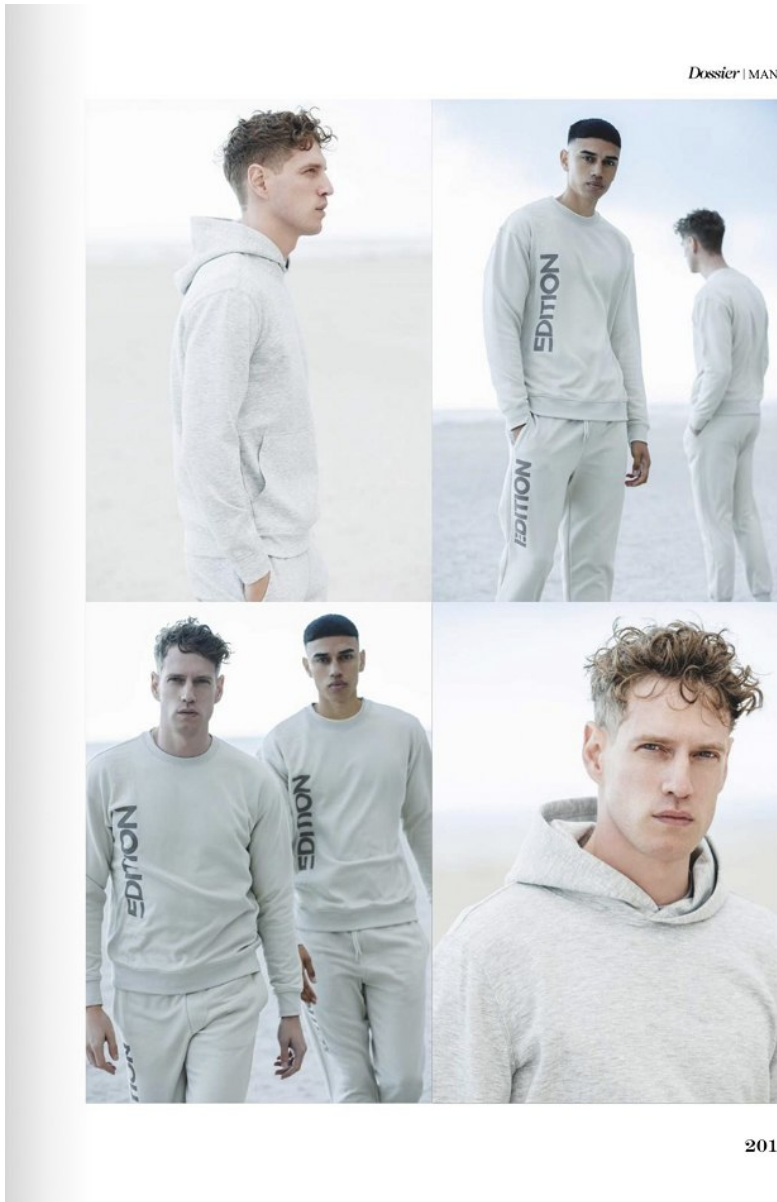

BOSS MODELS

CAPE TOWN

INNES MAAS

Height: 187cm Chest: 97cm Waist: 80cm Suit: 40 L Shoe: 10 UK Hair: Dark Blonde Eyes: Green