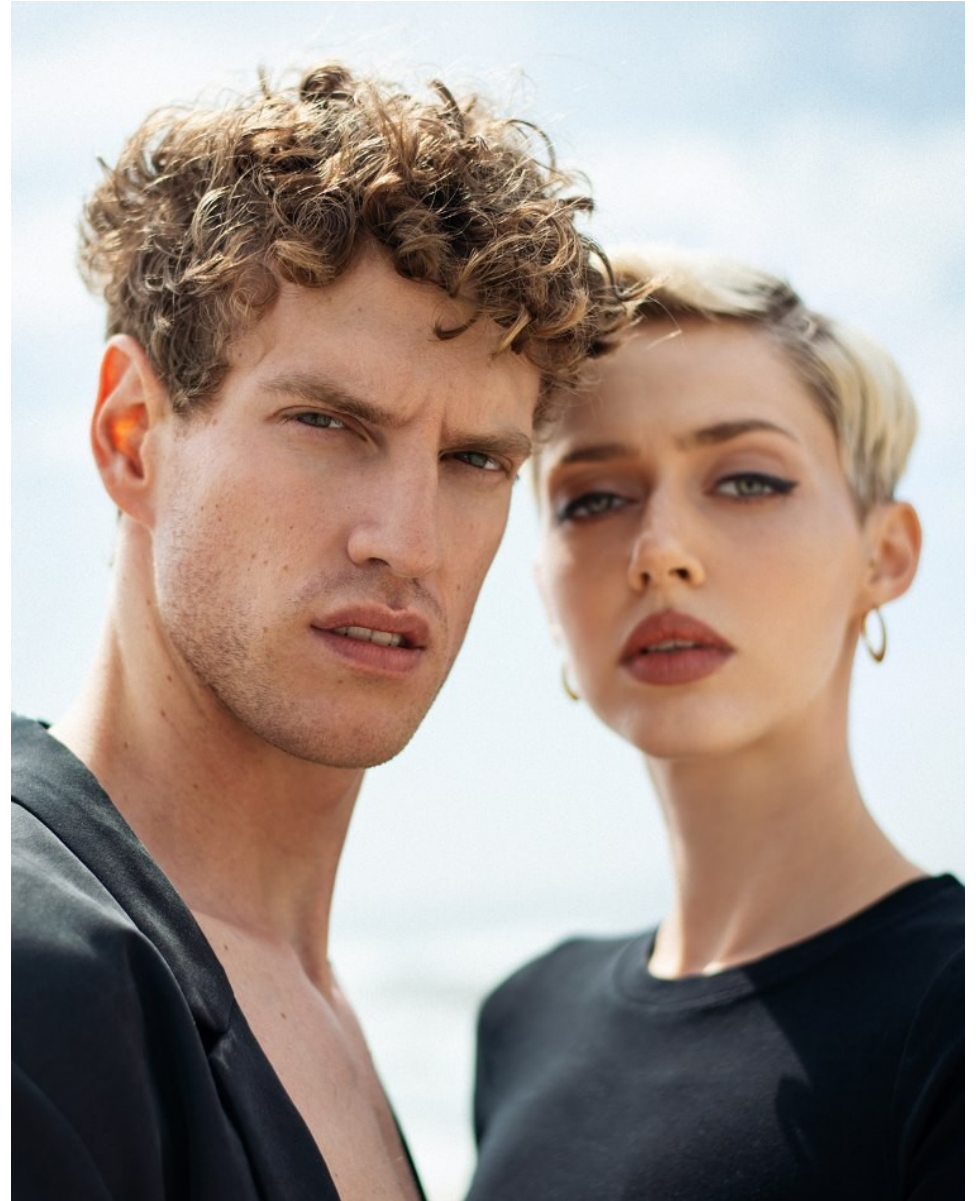

BOSS MODELS

CAPE TOWN

INNES MAAS

Height: 187cm Chest: 97cm Waist: 80cm Suit: 40 L Shoe: 10 UK Hair: Dark Blonde Eyes: Green