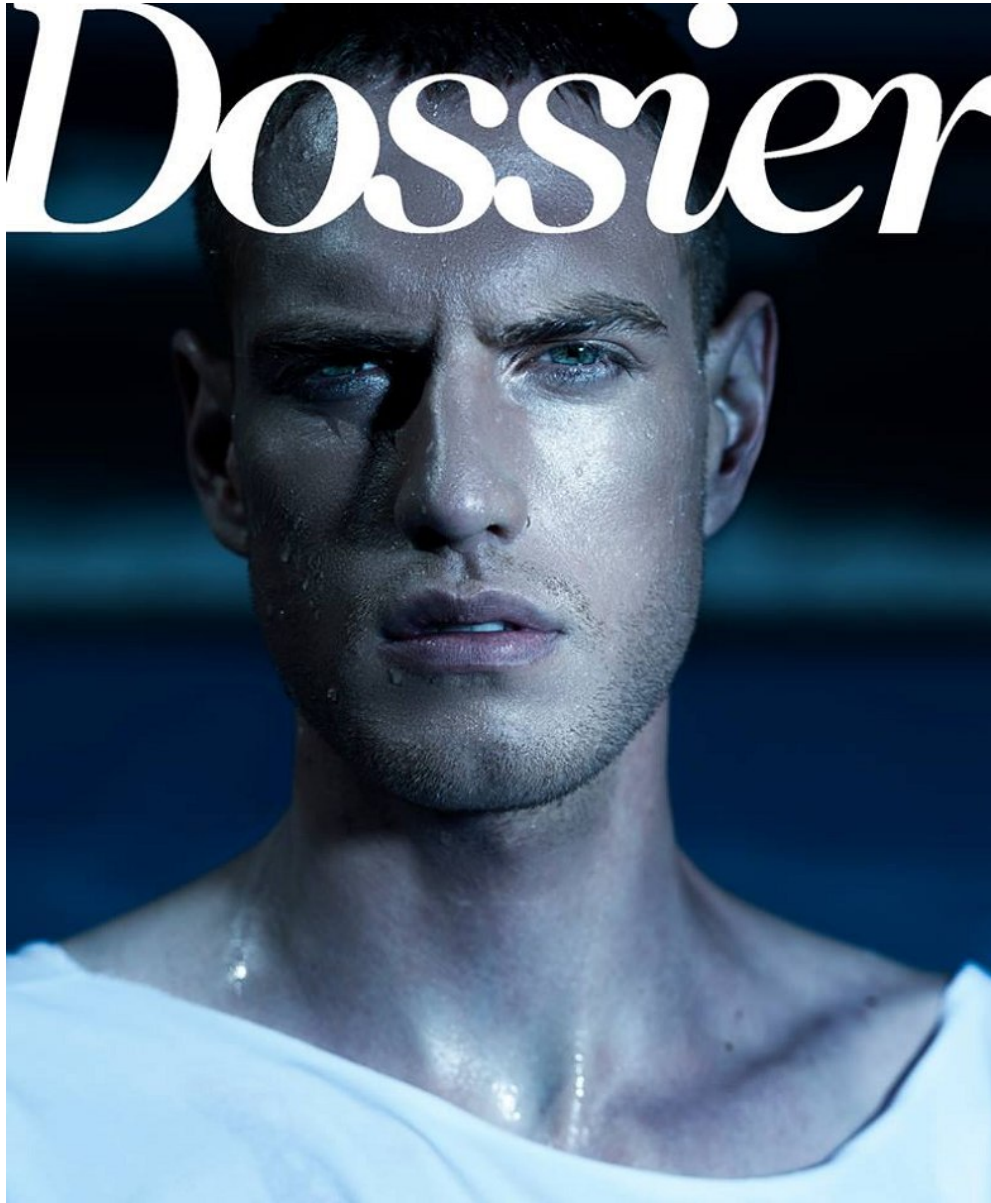

BOSS MODELS

CAPE TOWN

INNES MAAS

Height: 187cm Chest: 97cm Waist: 80cm Suit: 40 L Shoe: 10 UK Hair: Dark Blonde Eyes: Green