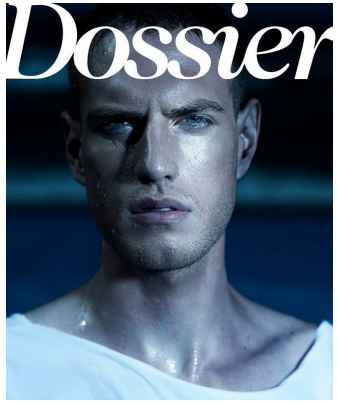

BOSS MODELS

CAPE TOWN

INNES MAAS

Height: 187cm Chest: 97cm Waist: 80cm Suit: 40 L Shoe: 10 UK Hair: Dark Blonde Eyes: Green

BOSS MODELS

CAPE TOWN

INNES MAAS

Height: 187cm Chest: 97cm Waist: 80cm Suit: 40 L Shoe: 10 UK Hair: Dark Blonde Eyes: Green