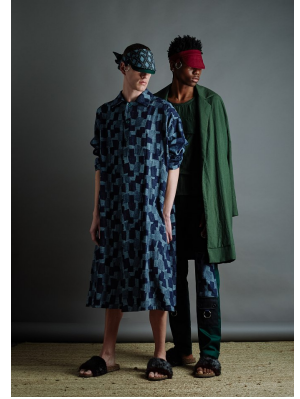

BOSS MODELS

CAPE TOWN

INNES MAAS

Height: 187cm Chest: 97cm Waist: 80cm Suit: 40 L Shoe: 10 UK Hair: Dark Blonde Eyes: Green

BOSS MODELS

CAPE TOWN

INNES MAAS

Height: 187cm Chest: 97cm Waist: 80cm Suit: 40 L Shoe: 10 UK Hair: Dark Blonde Eyes: Green