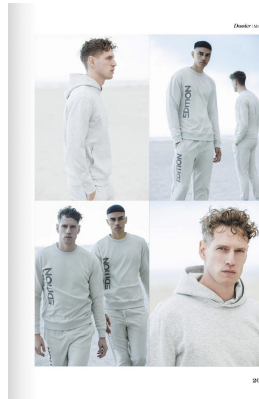

BOSS MODELS

CAPE TOWN

INNES MAAS

Height: 187cm Chest: 97cm Waist: 80cm Suit: 40 L Shoe: 10 UK Hair: Dark Blonde Eyes: Green

BOSS MODELS

CAPE TOWN

INNES MAAS

Height: 187cm Chest: 97cm Waist: 80cm Suit: 40 L Shoe: 10 UK Hair: Dark Blonde Eyes: Green