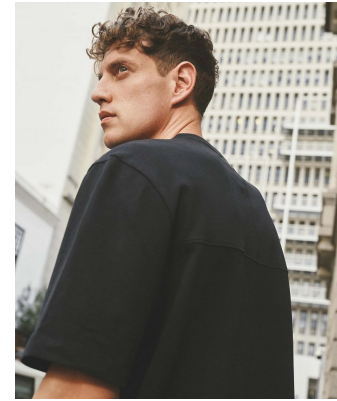

BOSS MODELS

CAPE TOWN

INNES MAAS

Height: 187cm Chest: 97cm Waist: 80cm Suit: 40 L Shoe: 10 UK Hair: Dark Blonde Eyes: Green

BOSS MODELS

CAPE TOWN

INNES MAAS

Height: 187cm Chest: 97cm Waist: 80cm Suit: 40 L Shoe: 10 UK Hair: Dark Blonde Eyes: Green