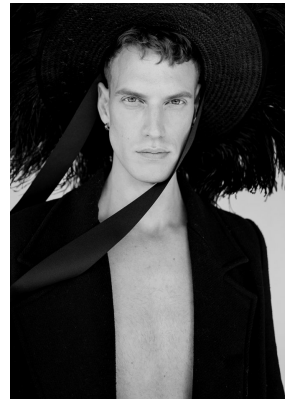

BOSS MODELS

CAPE TOWN

INNES MAAS

Height: 187cm Chest: 97cm Waist: 80cm Suit: 40 L Shoe: 10 UK Hair: Dark Blonde Eyes: Green

BOSS MODELS

CAPE TOWN

INNES MAAS

Height: 187cm Chest: 97cm Waist: 80cm Suit: 40 L Shoe: 10 UK Hair: Dark Blonde Eyes: Green