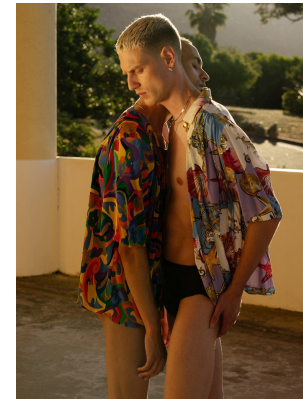

BOSS MODELS

CAPE TOWN

INNES MAAS

Height: 187cm Chest: 97cm Waist: 80cm Suit: 40 L Shoe: 10 UK Hair: Dark Blonde Eyes: Green

BOSS MODELS

CAPE TOWN

INNES MAAS

Height: 187cm Chest: 97cm Waist: 80cm Suit: 40 L Shoe: 10 UK Hair: Dark Blonde Eyes: Green