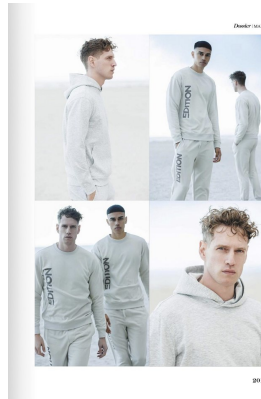

BOSS MODELS

CAPE TOWN

INNES MAAS

Height: 187cm Chest: 97cm Waist: 80cm Suit: 40 L Shoe: 10 UK Hair: Dark Blonde Eyes: Green

BOSS MODELS

CAPE TOWN

INNES MAAS

Height: 187cm Chest: 97cm Waist: 80cm Suit: 40 L Shoe: 10 UK Hair: Dark Blonde Eyes: Green