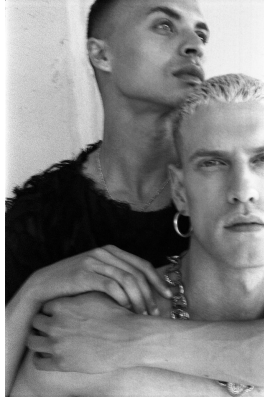

# BOSS MODELS

CAPE TOWN

## INNES MAAS

Height: 187cm Chest: 97cm Waist: 80cm Suit: 40 L Shoe: 10 UK Hair: Dark Blonde Eyes: Green