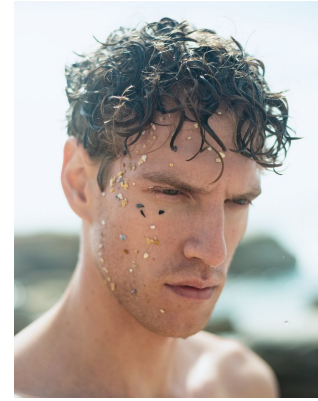

BOSS MODELS

CAPE TOWN

INNES MAAS

Height: 187cm Chest: 97cm Waist: 80cm Suit: 40 L Shoe: 10 UK Hair: Dark Blonde Eyes: Green

BOSS MODELS

CAPE TOWN

INNES MAAS

Height: 187cm Chest: 97cm Waist: 80cm Suit: 40 L Shoe: 10 UK Hair: Dark Blonde Eyes: Green