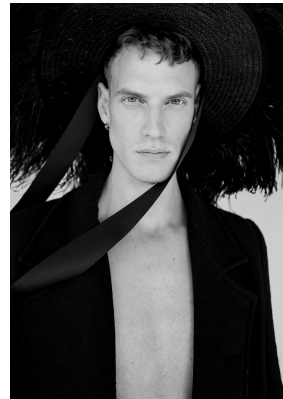

BOSS MODELS

CAPE TOWN

INNES MAAS

Height: 187cm Chest: 97cm Waist: 80cm Suit: 40 L Shoe: 10 UK Hair: Dark Blonde Eyes: Green

BOSS MODELS

CAPE TOWN

INNES MAAS

Height: 187cm Chest: 97cm Waist: 80cm Suit: 40 L Shoe: 10 UK Hair: Dark Blonde Eyes: Green