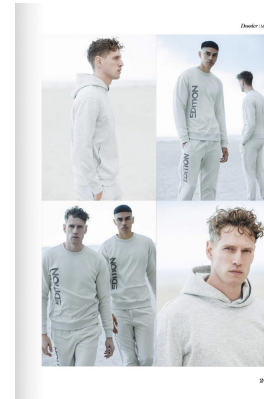

BOSS MODELS

CAPE TOWN

INNES MAAS

Height: 187cm Chest: 97cm Waist: 80cm Suit: 40 L Shoe: 10 UK Hair: Dark Blonde Eyes: Green

BOSS MODELS

CAPE TOWN

INNES MAAS

Height: 187cm Chest: 97cm Waist: 80cm Suit: 40 L Shoe: 10 UK Hair: Dark Blonde Eyes: Green