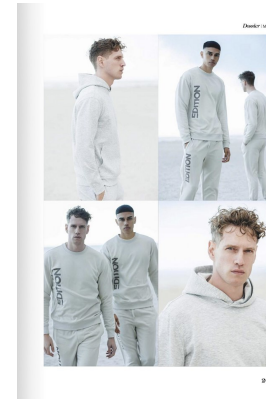

# BOSS MODELS

CAPE TOWN

## INNES MAAS

Height: 187cm Chest: 97cm Waist: 80cm Suit: 40 L Shoe: 10 UK Hair: Dark Blonde Eyes: Green