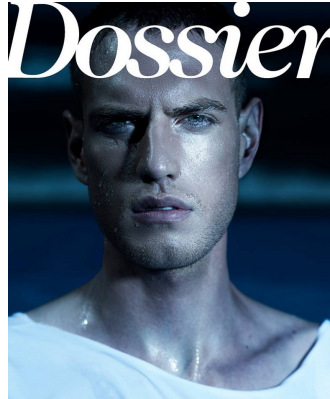

# BOSS MODELS

CAPE TOWN

## INNES MAAS

Height: 187cm Chest: 97cm Waist: 80cm Suit: 40 L Shoe: 10 UK Hair: Dark Blonde Eyes: Green