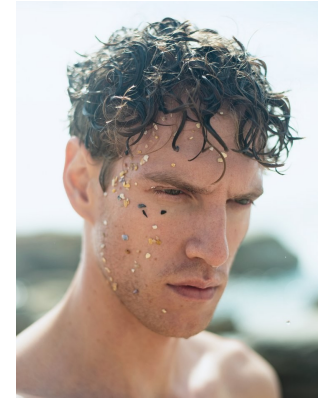

BOSS MODELS

CAPE TOWN

INNES MAAS

Height: 187cm Chest: 97cm Waist: 80cm Suit: 40 L Shoe: 10 UK Hair: Dark Blonde Eyes: Green

BOSS MODELS

CAPE TOWN

INNES MAAS

Height: 187cm Chest: 97cm Waist: 80cm Suit: 40 L Shoe: 10 UK Hair: Dark Blonde Eyes: Green