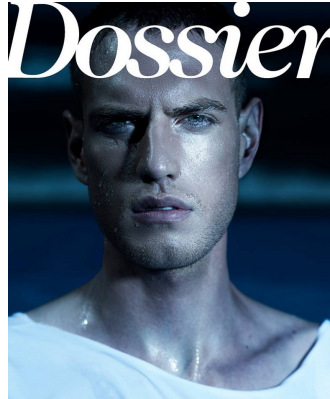

BOSS MODELS

CAPE TOWN

INNES MAAS

Height: 187cm Chest: 97cm Waist: 80cm Suit: 40 L Shoe: 10 UK Hair: Dark Blonde Eyes: Green