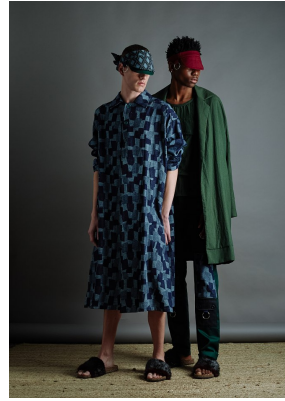

BOSS MODELS

CAPE TOWN

INNES MAAS

Height: 187cm Chest: 97cm Waist: 80cm Suit: 40 L Shoe: 10 UK Hair: Dark Blonde Eyes: Green

BOSS MODELS

CAPE TOWN

INNES MAAS

Height: 187cm Chest: 97cm Waist: 80cm Suit: 40 L Shoe: 10 UK Hair: Dark Blonde Eyes: Green