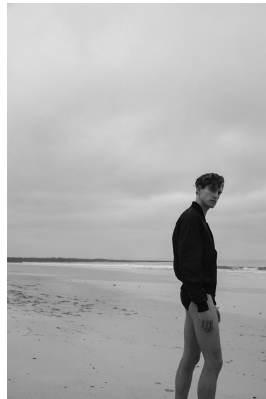

BOSS MODELS

CAPE TOWN

INNES MAAS

Height: 187cm Chest: 97cm Waist: 80cm Suit: 40 L Shoe: 10 UK Hair: Dark Blonde Eyes: Green

BOSS MODELS

CAPE TOWN

INNES MAAS

Height: 187cm Chest: 97cm Waist: 80cm Suit: 40 L Shoe: 10 UK Hair: Dark Blonde Eyes: Green