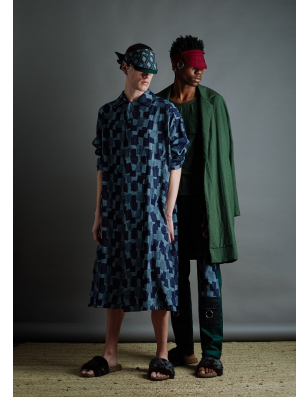

# BOSS MODELS

CAPE TOWN

## INNES MAAS

Height: 187cm Chest: 97cm Waist: 80cm Suit: 40 L Shoe: 10 UK Hair: Dark Blonde Eyes: Green