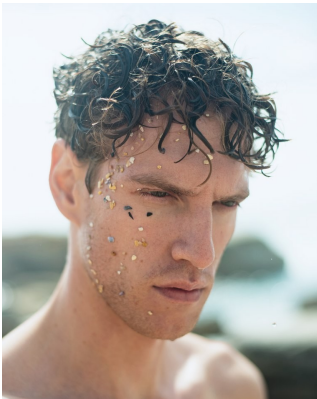

BOSS MODELS

CAPE TOWN

INNES MAAS

Height: 187cm Chest: 97cm Waist: 80cm Suit: 40 L Shoe: 10 UK Hair: Dark Blonde Eyes: Green