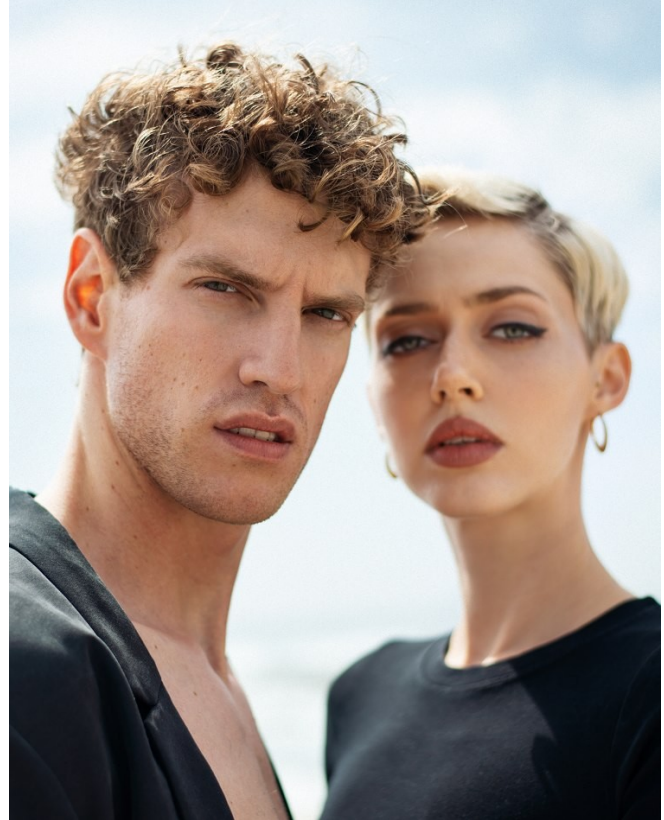

BOSS MODELS

CAPE TOWN

INNES MAAS

Height: 187cm Chest: 97cm Waist: 80cm Suit: 40 L Shoe: 10 UK Hair: Dark Blonde Eyes: Green