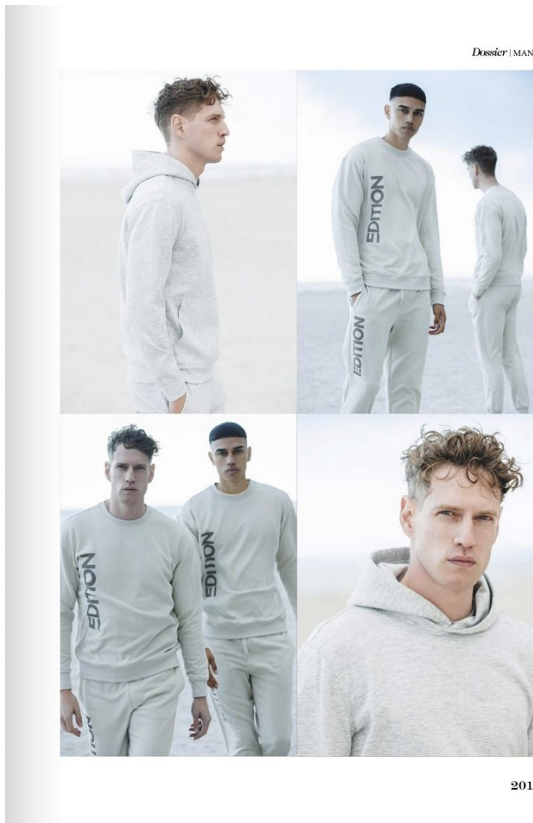

BOSS MODELS

CAPE TOWN

INNES MAAS

Height: 187cm Chest: 97cm Waist: 80cm Suit: 40 L Shoe: 10 UK Hair: Dark Blonde Eyes: Green