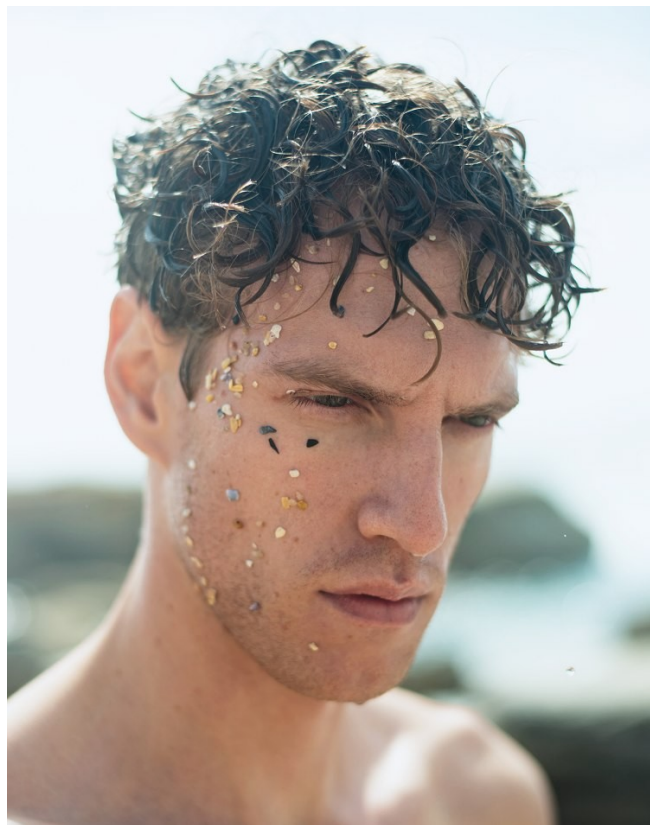

BOSS MODELS

CAPE TOWN

INNES MAAS

Height: 187cm Chest: 97cm Waist: 80cm Suit: 40 L Shoe: 10 UK Hair: Dark Blonde Eyes: Green