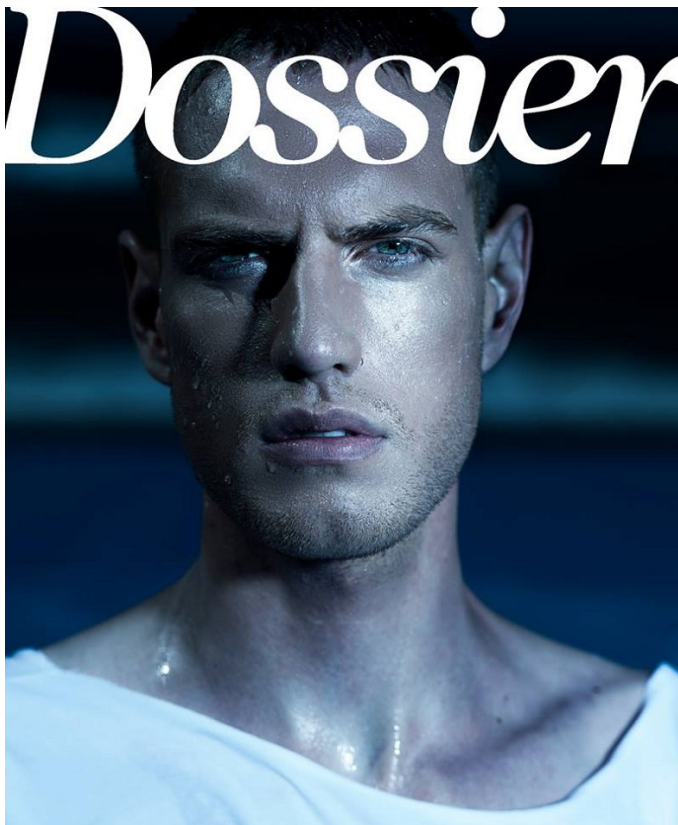

BOSS MODELS

CAPE TOWN

INNES MAAS

Height: 187cm Chest: 97cm Waist: 80cm Suit: 40 L Shoe: 10 UK Hair: Dark Blonde Eyes: Green