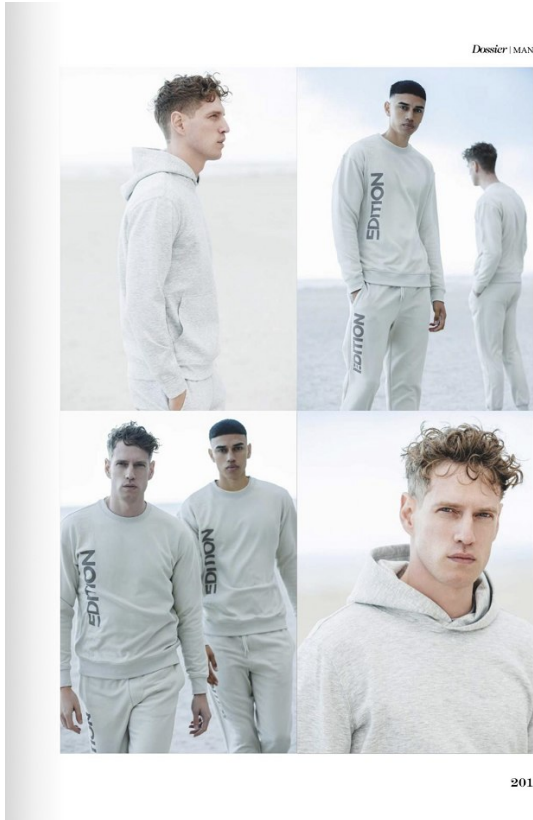

BOSS MODELS

CAPE TOWN

INNES MAAS

Height: 187cm Chest: 97cm Waist: 80cm Suit: 40 L Shoe: 10 UK Hair: Dark Blonde Eyes: Green