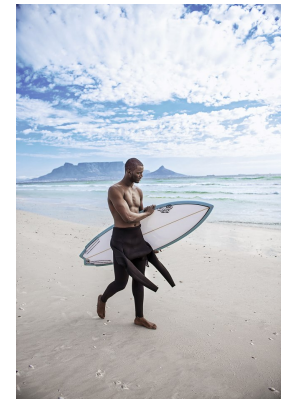

BOSS MODELS

CAPE TOWN

DAVID J KABAMBA

Height: 193cm Chest: 99cm Waist: 84cm Suit: 40 L Shoe: 12 UK Hair: Black Eyes: Brown

BOSS MODELS

CAPE TOWN

DAVID J KABAMBA

Height: 193cm Chest: 99cm Waist: 84cm Suit: 40 L Shoe: 12 UK Hair: Black Eyes: Brown

BOSS MODELS

CAPE TOWN

DAVID J KABAMBA

Height: 193cm Chest: 99cm Waist: 84cm Suit: 40 L Shoe: 12 UK Hair: Black Eyes: Brown