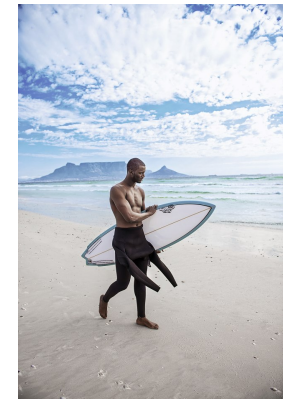

# BOSS MODELS

CAPE TOWN

DAVID J KABAMBA

Height: 193cm Chest: 99cm Waist: 84cm Suit: 40 L Shoe: 12 UK Hair: Black Eyes: Brown