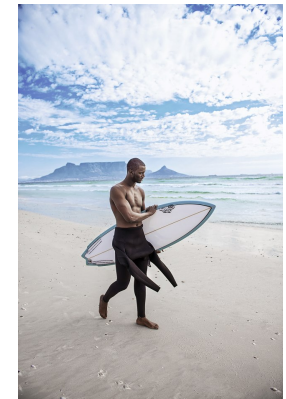

BOSS MODELS

CAPE TOWN

DAVID J KABAMBA

Height: 193cm Chest: 99cm Waist: 84cm Suit: 40 L Shoe: 12 UK Hair: Black Eyes: Brown

BOSS MODELS

CAPE TOWN

DAVID J KABAMBA

Height: 193cm Chest: 99cm Waist: 84cm Suit: 40 L Shoe: 12 UK Hair: Black Eyes: Brown

BOSS MODELS

CAPE TOWN

DAVID J KABAMBA

Height: 193cm Chest: 99cm Waist: 84cm Suit: 40 L Shoe: 12 UK Hair: Black Eyes: Brown