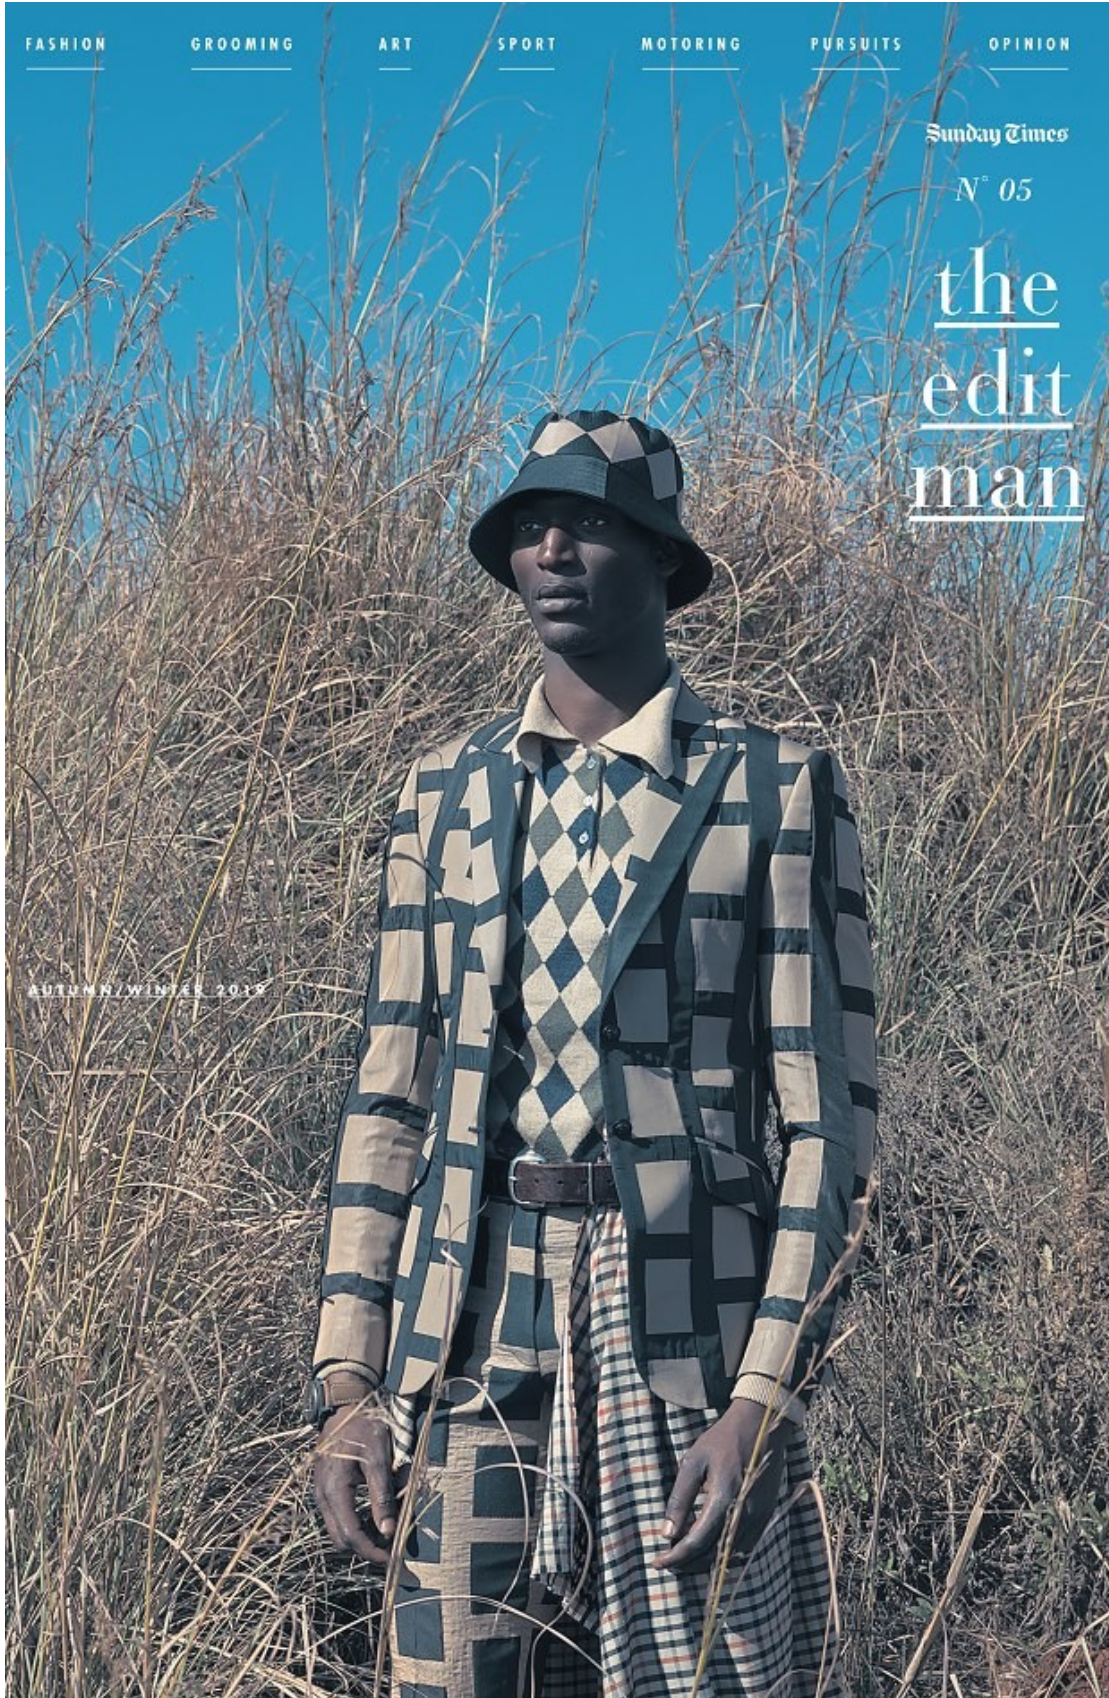

BOSS MODELS

CAPE TOWN

DAVID J KABAMBA

Height: 193cm Chest: 99cm Waist: 84cm Suit: 40 L Shoe: 12 UK Hair: Black Eyes: Brown