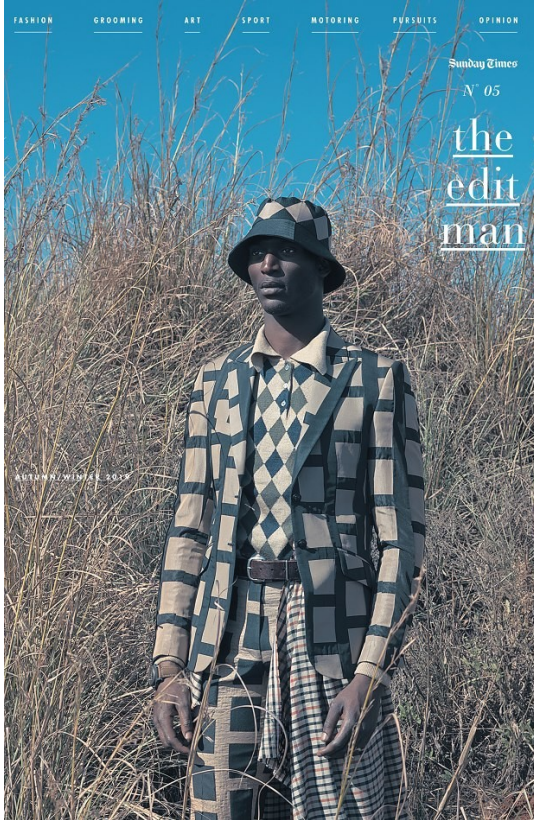

BOSS MODELS

CAPE TOWN

DAVID J KABAMBA

Height: 193cm Chest: 99cm Waist: 84cm Suit: 40 L Shoe: 12 UK Hair: Black Eyes: Brown

BOSS MODELS

CAPE TOWN

DAVID J KABAMBA

Height: 193cm Chest: 99cm Waist: 84cm Suit: 40 L Shoe: 12 UK Hair: Black Eyes: Brown