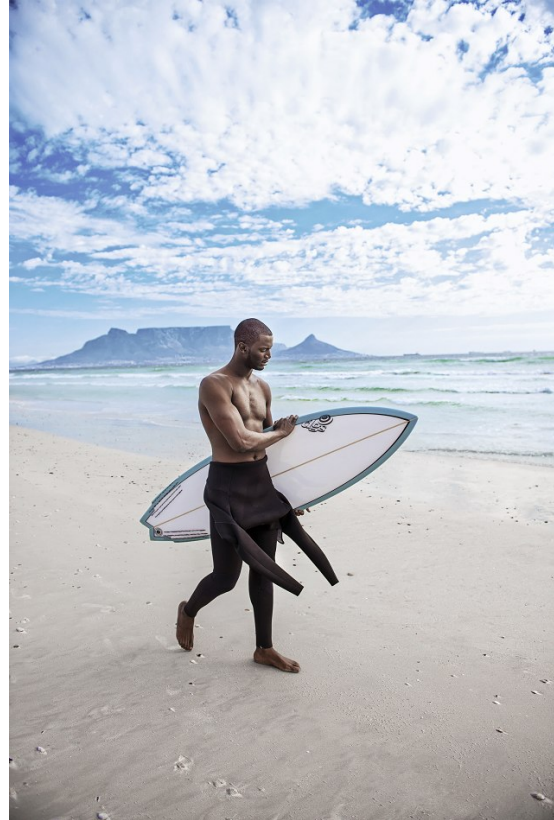

BOSS MODELS

CAPE TOWN

© 2011 BOSS CO. ZA APH. 2320

DAVID J KABAMBA

Height: 193cm Chest: 99cm Waist: 84cm Suit: 40 L Shoe: 12 UK Hair: Black Eyes: Brown