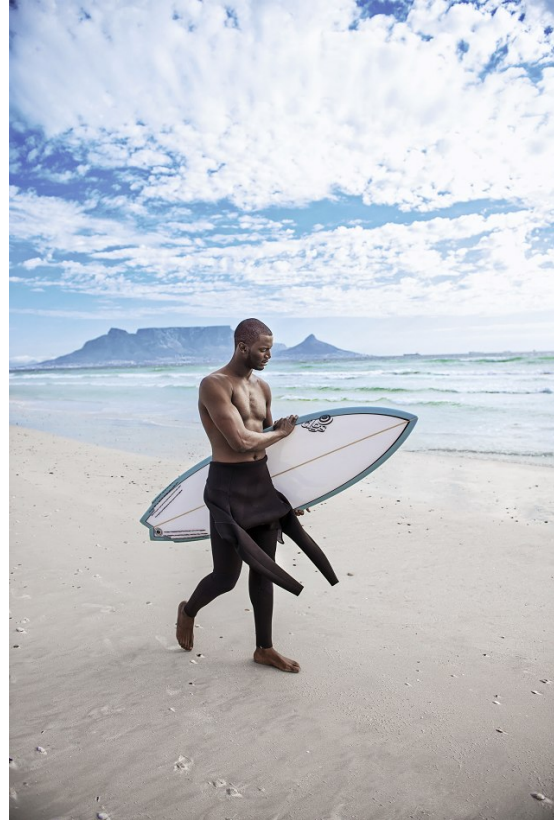

BOSS MODELS

CAPE TOWN

DAVID J KABAMBA

Height: 193cm Chest: 99cm Waist: 84cm Suit: 40 L Shoe: 12 UK Hair: Black Eyes: Brown

BOSS MODELS

CAPE TOWN

DAVID J KABAMBA

Height: 193cm Chest: 99cm Waist: 84cm Suit: 40 L Shoe: 12 UK Hair: Black Eyes: Brown