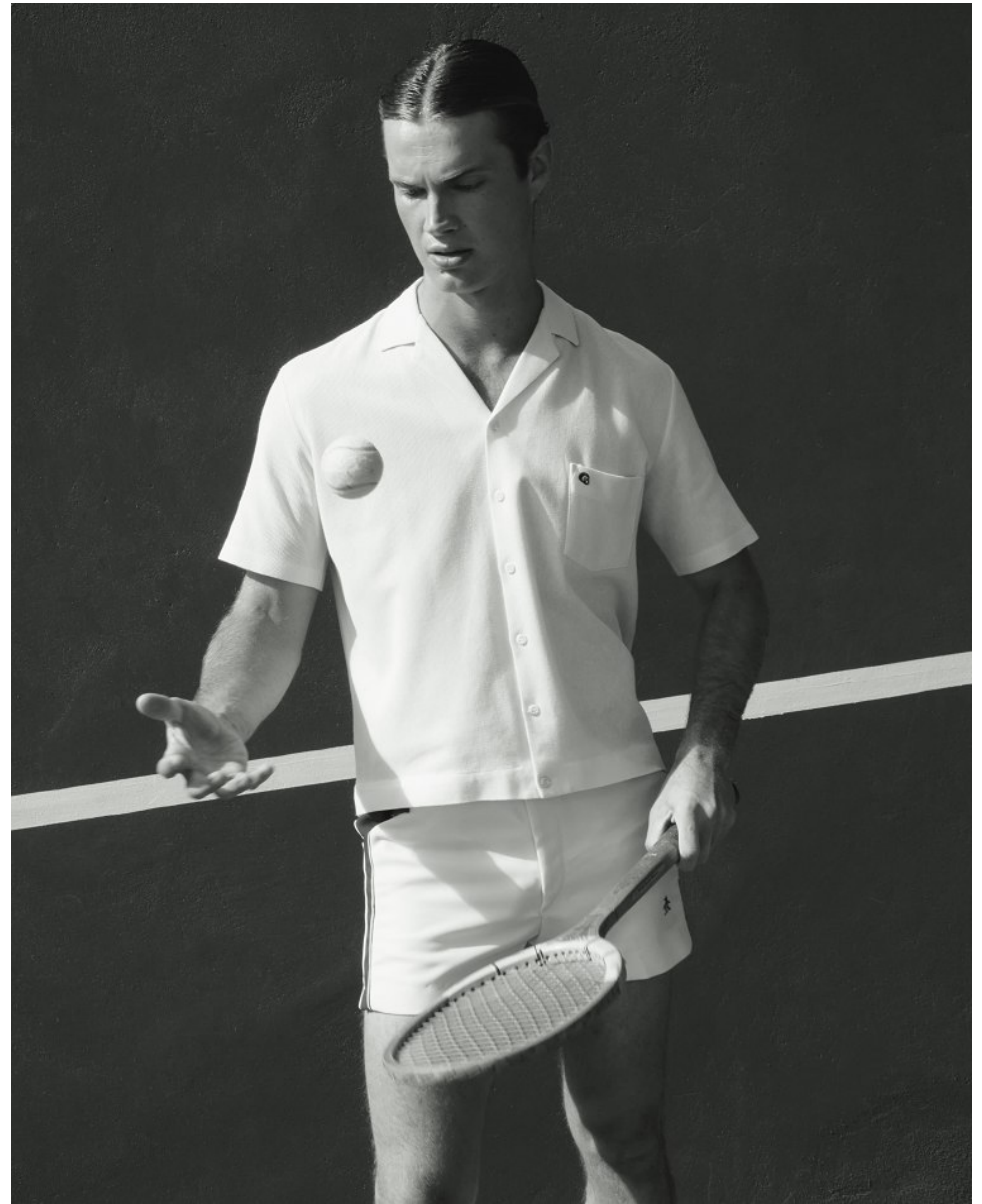

BOSS MODELS

CAPE TOWN

LUKE CHASE VOLKER

Height: 187cm Chest: 97cm Waist: 77cm Suit: 38 L Shoe: 10 UK Hair: Dark Blonde Eyes: Blue