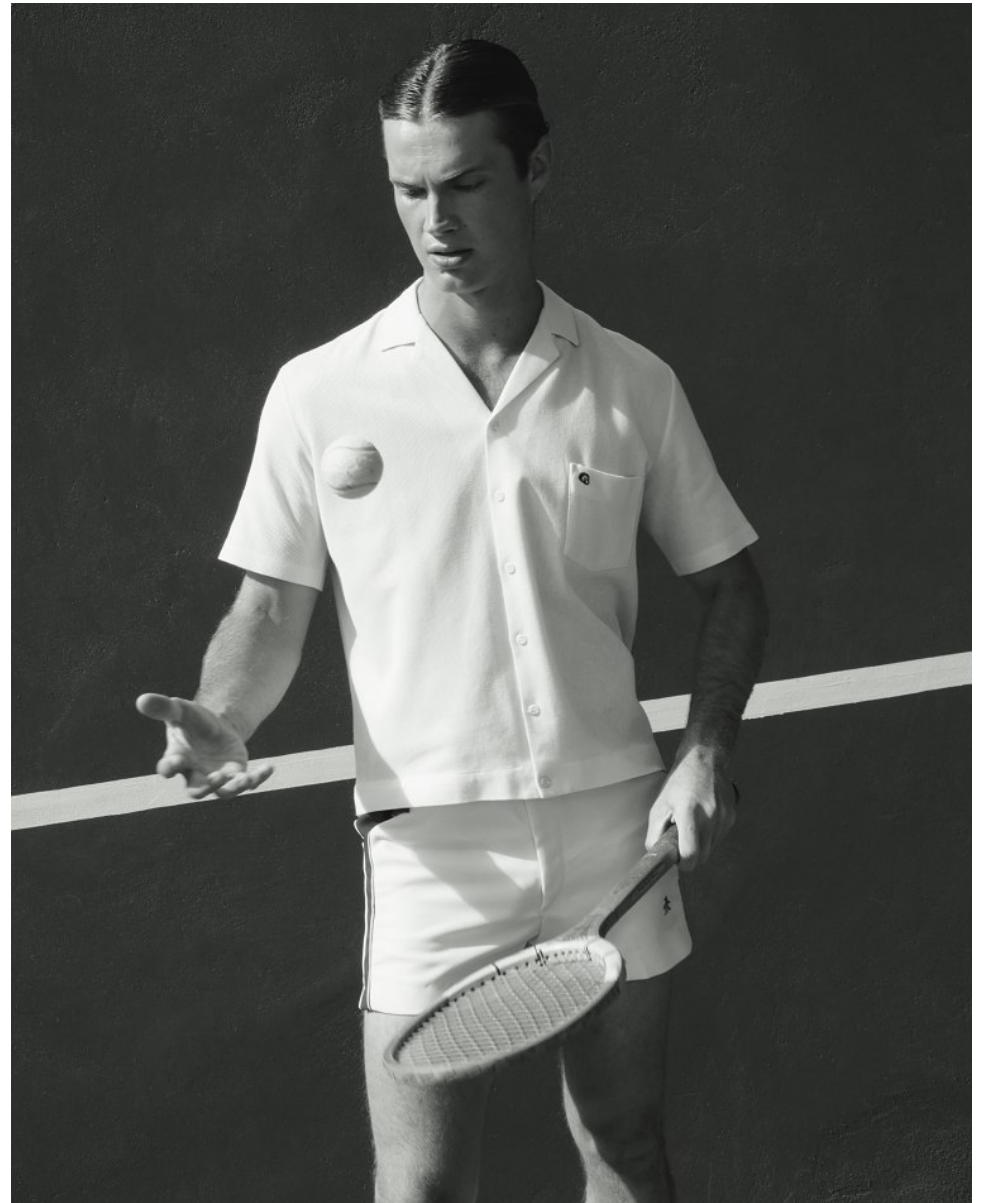

BOSS MODELS

CAPE TOWN

LUKE CHASE VOLKER

Height: 187cm Chest: 97cm Waist: 77cm Suit: 38 L Shoe: 10 UK Hair: Dark Blonde Eyes: Blue