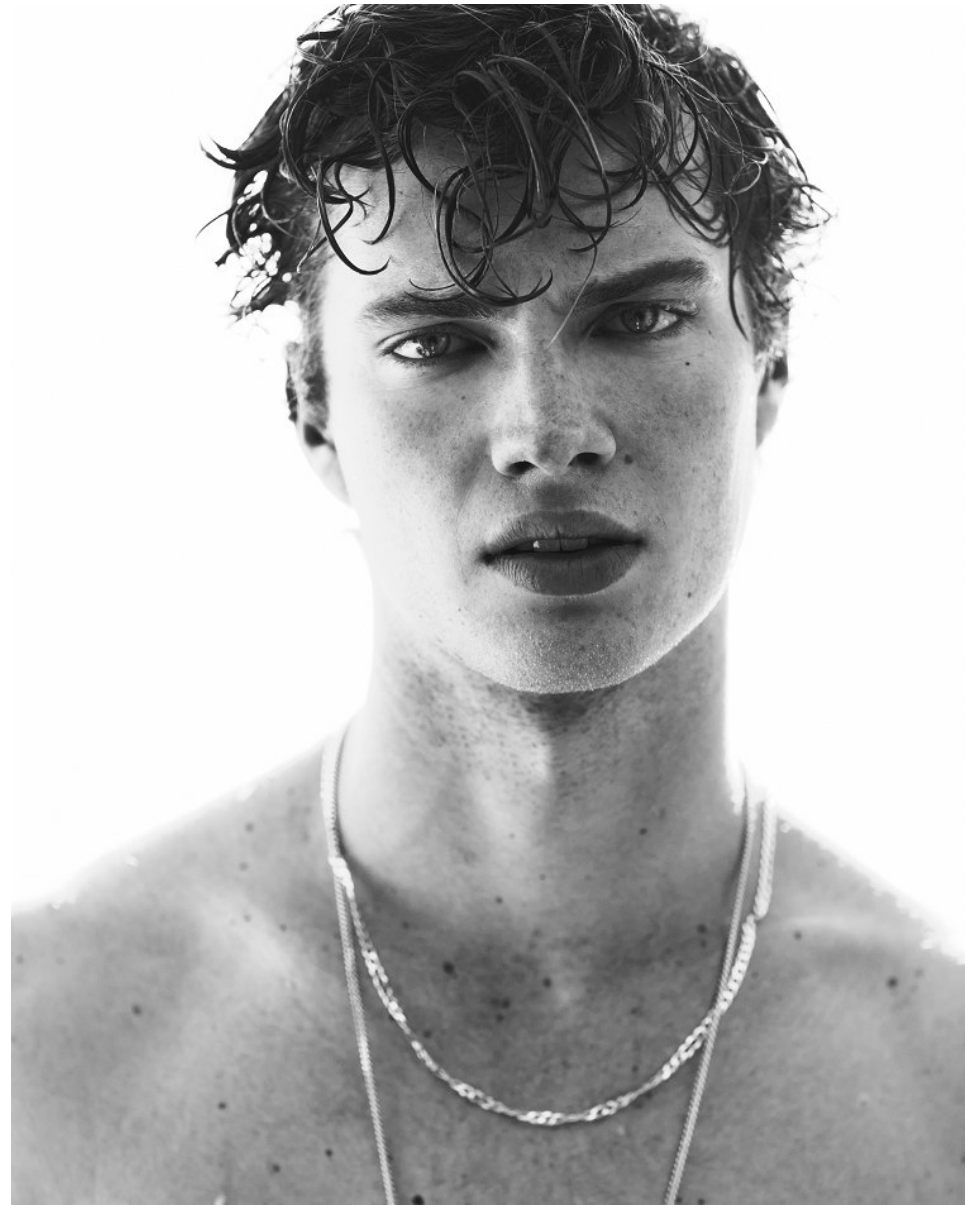

BOSS MODELS

CAPE TOWN

LUKE CHASE VOLKER

Height: 187cm Chest: 97cm Waist: 77cm Suit: 38 L Shoe: 10 UK Hair: Dark Blonde Eyes: Blue

BOSS MODELS

CAPE TOWN

LUKE CHASE VOLKER

Height: 187cm Chest: 97cm Waist: 77cm Suit: 38 L Shoe: 10 UK Hair: Dark Blonde Eyes: Blue