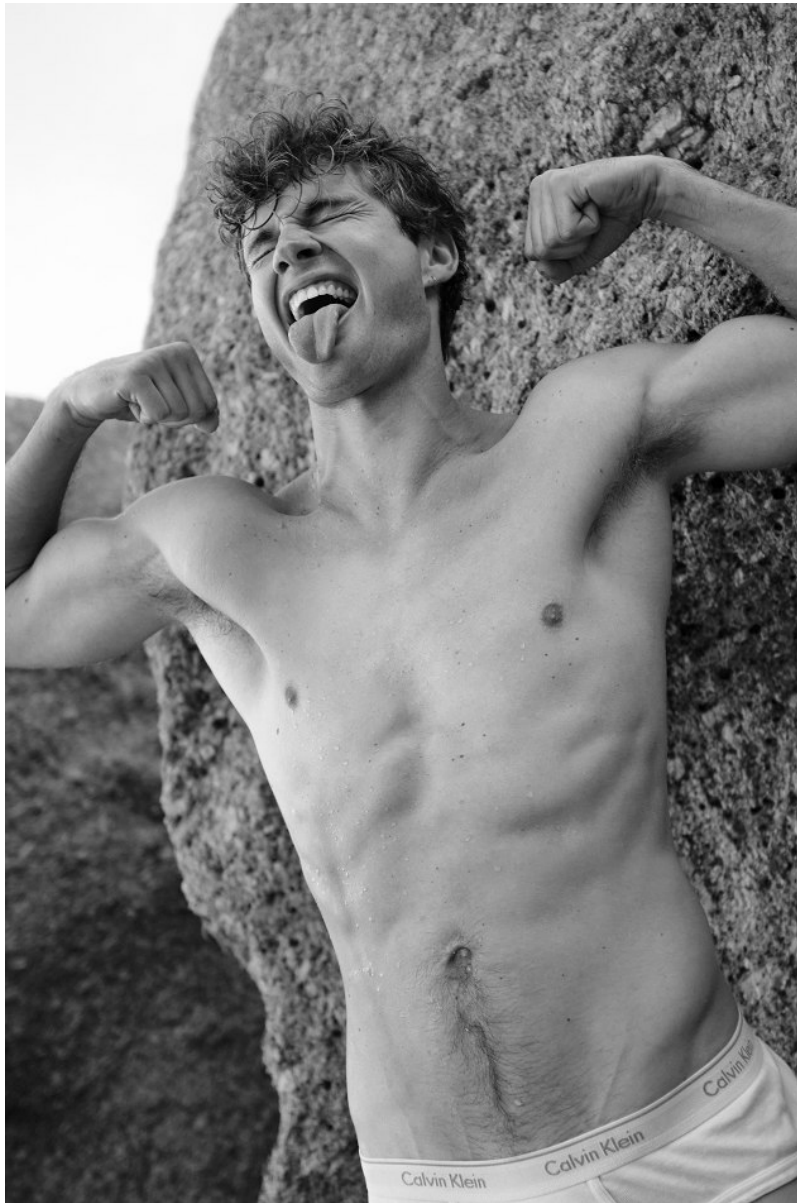

BOSS MODELS

CAPE TOWN

LUKE CHASE VOLKER

Height: 187cm Chest: 97cm Waist: 77cm Suit: 38 L Shoe: 10 UK Hair: Dark Blonde Eyes: Blue