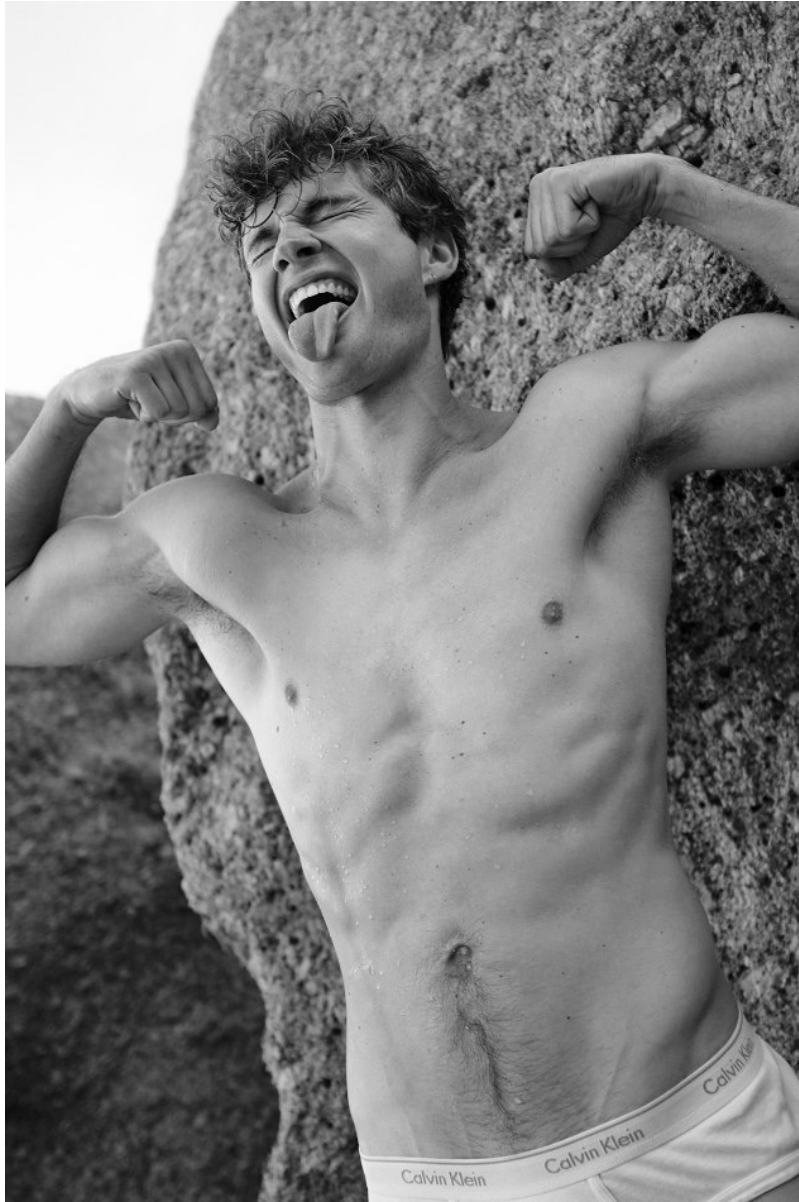

BOSS MODELS

CAPE TOWN

LUKE CHASE VOLKER

Height: 187cm Chest: 97cm Waist: 77cm Suit: 38 L Shoe: 10 UK Hair: Dark Blonde Eyes: Blue