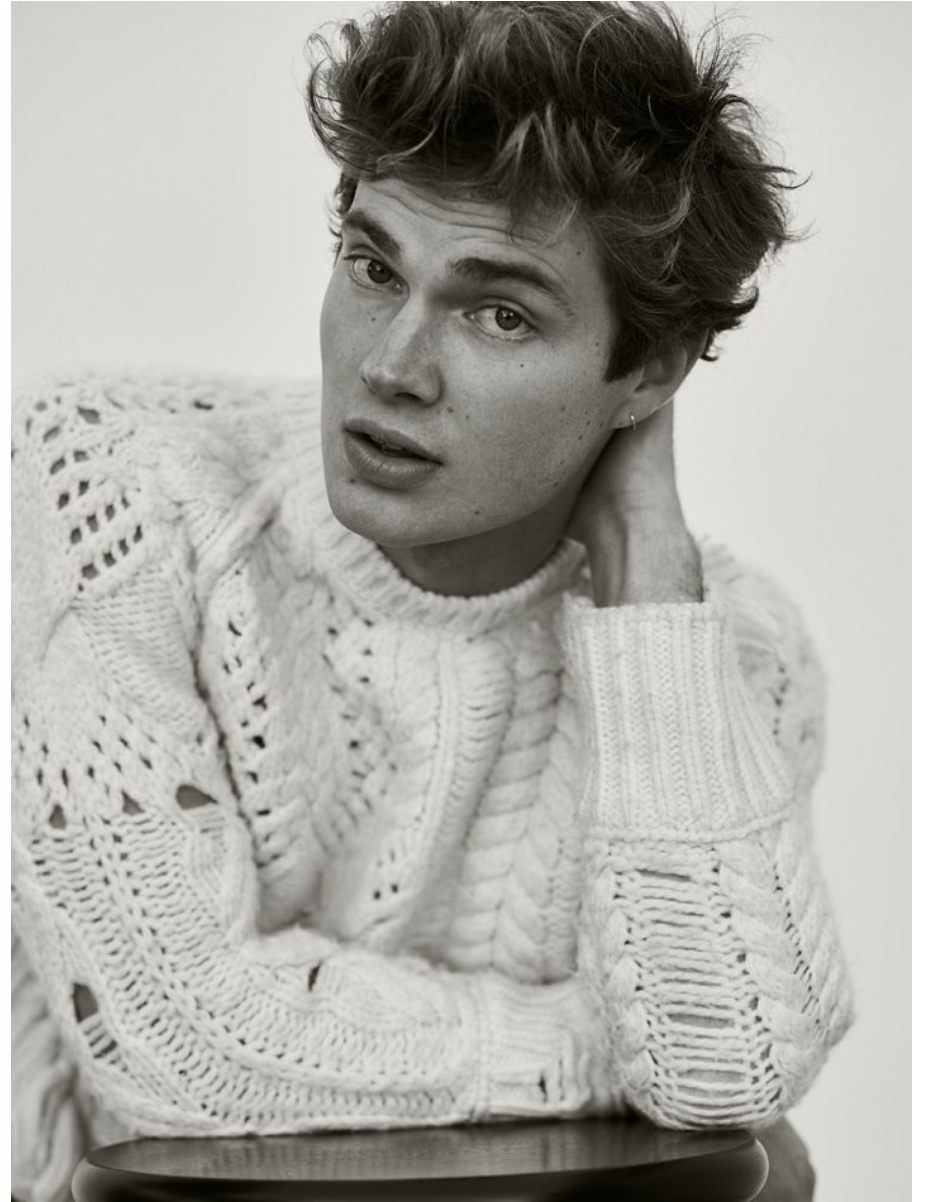

BOSS MODELS

CAPE TOWN

LUKE CHASE VOLKER

Height: 187cm Chest: 97cm Waist: 77cm Suit: 38 L Shoe: 10 UK Hair: Dark Blonde Eyes: Blue