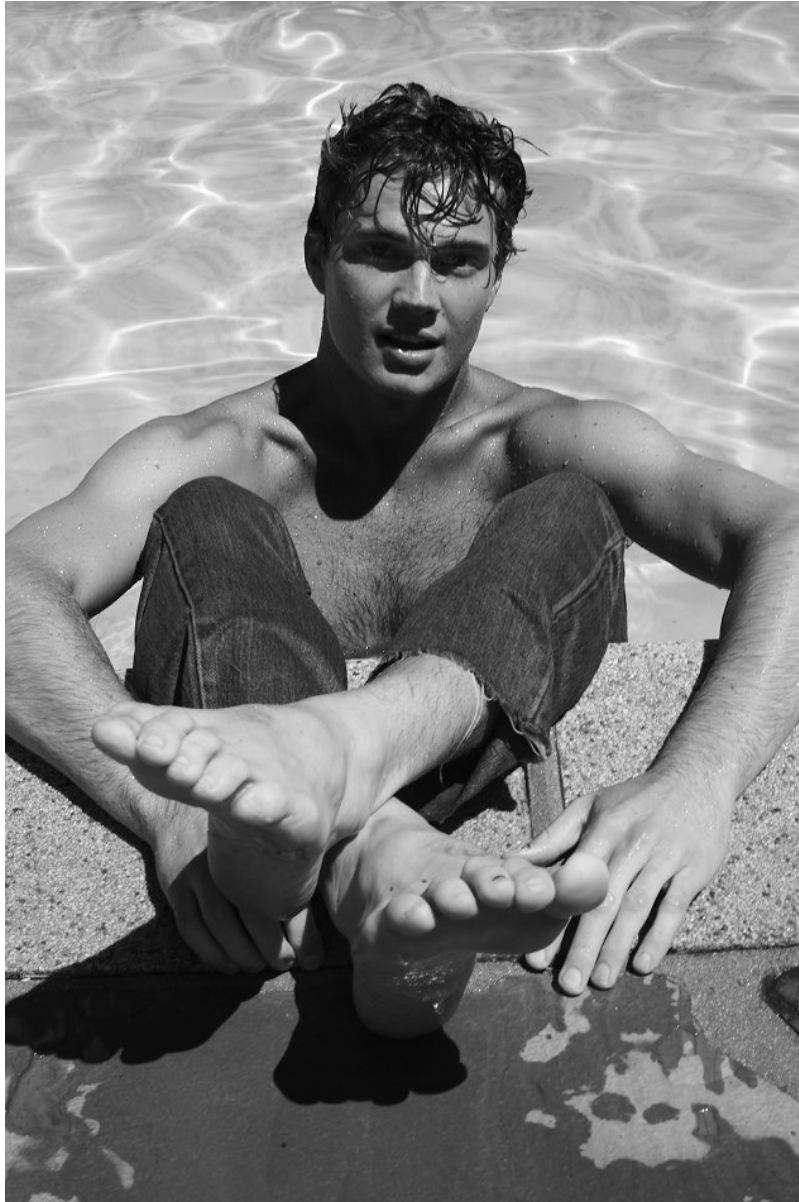

BOSS MODELS

CAPE TOWN

LUKE CHASE VOLKER

Height: 187cm Chest: 97cm Waist: 77cm Suit: 38 L Shoe: 10 UK Hair: Dark Blonde Eyes: Blue

BOSS MODELS

CAPE TOWN

LUKE CHASE VOLKER

Height: 187cm Chest: 97cm Waist: 77cm Suit: 38 L Shoe: 10 UK Hair: Dark Blonde Eyes: Blue