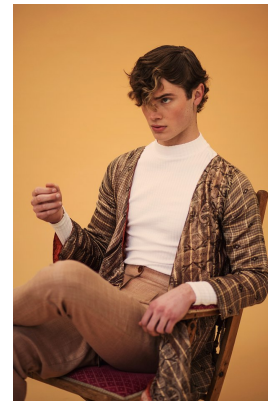

BOSS MODELS

CAPE TOWN

LUKE CHASE VOLKER

Height: 187cm Chest: 97cm Waist: 77cm Suit: 38 L Shoe: 10 UK Hair: Dark Blonde Eyes: Blue

BOSS MODELS

CAPE TOWN

Image: Luke Chase Volker represented by Boss Models Cape Town

LUKE CHASE VOLKER

Height: 187cm Chest: 97cm Waist: 77cm Suit: 38 L Shoe: 10 UK Hair: Dark Blonde Eyes: Blue

BOSS MODELS

CAPE TOWN

LUKE CHASE VOLKER

Height: 187cm Chest: 97cm Waist: 77cm Suit: 38 L Shoe: 10 UK Hair: Dark Blonde Eyes: Blue