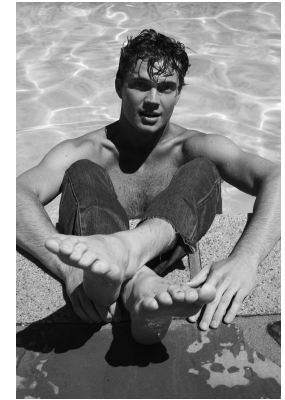

BOSS MODELS

CAPE TOWN

LUKE CHASE VOLKER

Height: 187cm Chest: 97cm Waist: 77cm Suit: 38 L Shoe: 10 UK Hair: Dark Blonde Eyes: Blue

BOSS MODELS

CAPE TOWN

Image: Luke Chase Volker represented by Boss Models Cape Town

LUKE CHASE VOLKER

Height: 187cm Chest: 97cm Waist: 77cm Suit: 38 L Shoe: 10 UK Hair: Dark Blonde Eyes: Blue

BOSS MODELS

CAPE TOWN

LUKE CHASE VOLKER

Height: 187cm Chest: 97cm Waist: 77cm Suit: 38 L Shoe: 10 UK Hair: Dark Blonde Eyes: Blue