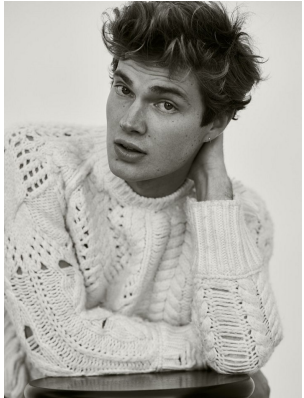

BOSS MODELS

CAPE TOWN

LUKE CHASE VOLKER

Height: 187cm Chest: 97cm Waist: 77cm Suit: 38 L Shoe: 10 UK Hair: Dark Blonde Eyes: Blue

BOSS MODELS

CAPE TOWN

Image: Luke Chase Volker represented by Boss Models Cape Town

LUKE CHASE VOLKER

Height: 187cm Chest: 97cm Waist: 77cm Suit: 38 L Shoe: 10 UK Hair: Dark Blonde Eyes: Blue

BOSS MODELS

CAPE TOWN

LUKE CHASE VOLKER

Height: 187cm Chest: 97cm Waist: 77cm Suit: 38 L Shoe: 10 UK Hair: Dark Blonde Eyes: Blue