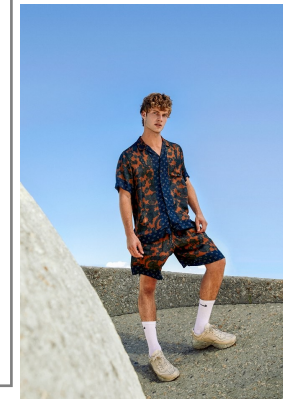

BOSS MODELS

CAPE TOWN

LUKE CHASE VOLKER

Height: 187cm Chest: 97cm Waist: 77cm Suit: 38 L Shoe: 10 UK Hair: Dark Blonde Eyes: Blue

BOSS MODELS

CAPE TOWN

Image: Luke Chase Volker represented by Boss Models Cape Town

LUKE CHASE VOLKER

Height: 187cm Chest: 97cm Waist: 77cm Suit: 38 L Shoe: 10 UK Hair: Dark Blonde Eyes: Blue

BOSS MODELS

CAPE TOWN

LUKE CHASE VOLKER

Height: 187cm Chest: 97cm Waist: 77cm Suit: 38 L Shoe: 10 UK Hair: Dark Blonde Eyes: Blue