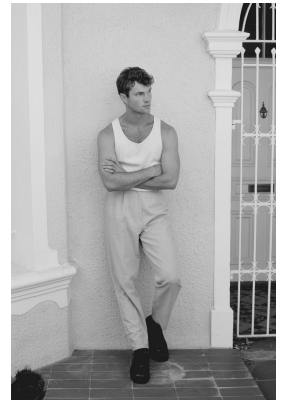

BOSS MODELS

CAPE TOWN

LUKE CHASE VOLKER

Height: 187cm Chest: 97cm Waist: 77cm Suit: 38 L Shoe: 10 UK Hair: Dark Blonde Eyes: Blue

BOSS MODELS

CAPE TOWN

Image: Luke Chase Volker represented by Boss Models Cape Town

LUKE CHASE VOLKER

Height: 187cm Chest: 97cm Waist: 77cm Suit: 38 L Shoe: 10 UK Hair: Dark Blonde Eyes: Blue

BOSS MODELS

CAPE TOWN

LUKE CHASE VOLKER

Height: 187cm Chest: 97cm Waist: 77cm Suit: 38 L Shoe: 10 UK Hair: Dark Blonde Eyes: Blue