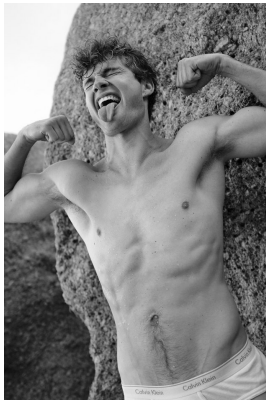

BOSS MODELS

CAPE TOWN

LUKE CHASE VOLKER

Height: 187cm Chest: 97cm Waist: 77cm Suit: 38 L Shoe: 10 UK Hair: Dark Blonde Eyes: Blue

BOSS MODELS

CAPE TOWN

Image: Luke Chase Volker represented by Boss Models Cape Town

LUKE CHASE VOLKER

Height: 187cm Chest: 97cm Waist: 77cm Suit: 38 L Shoe: 10 UK Hair: Dark Blonde Eyes: Blue

BOSS MODELS

CAPE TOWN

LUKE CHASE VOLKER

Height: 187cm Chest: 97cm Waist: 77cm Suit: 38 L Shoe: 10 UK Hair: Dark Blonde Eyes: Blue