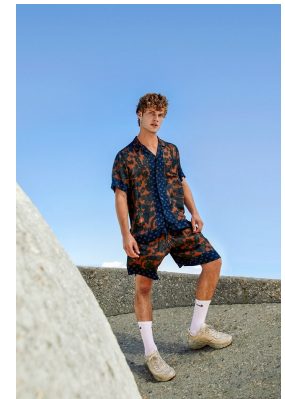

BOSS MODELS

CAPE TOWN

LUKE CHASE VOLKER

Height: 187cm Chest: 97cm Waist: 77cm Suit: 38 L Shoe: 10 UK Hair: Dark Blonde Eyes: Blue

BOSS MODELS

CAPE TOWN

Image: Luke Chase Volker represented by Boss Models Cape Town

LUKE CHASE VOLKER

Height: 187cm Chest: 97cm Waist: 77cm Suit: 38 L Shoe: 10 UK Hair: Dark Blonde Eyes: Blue

BOSS MODELS

CAPE TOWN

LUKE CHASE VOLKER

Height: 187cm Chest: 97cm Waist: 77cm Suit: 38 L Shoe: 10 UK Hair: Dark Blonde Eyes: Blue