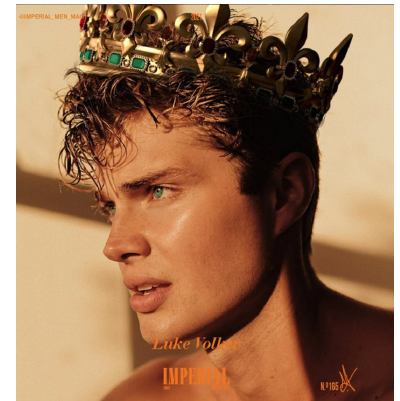

BOSS MODELS

CAPE TOWN

LUKE CHASE VOLKER

Height: 187cm Chest: 97cm Waist: 77cm Suit: 38 L Shoe: 10 UK Hair: Dark Blonde Eyes: Blue

BOSS MODELS

CAPE TOWN

Image: Luke Chase Volker represented by Boss Models Cape Town

LUKE CHASE VOLKER

Height: 187cm Chest: 97cm Waist: 77cm Suit: 38 L Shoe: 10 UK Hair: Dark Blonde Eyes: Blue

BOSS MODELS

CAPE TOWN

LUKE CHASE VOLKER

Height: 187cm Chest: 97cm Waist: 77cm Suit: 38 L Shoe: 10 UK Hair: Dark Blonde Eyes: Blue