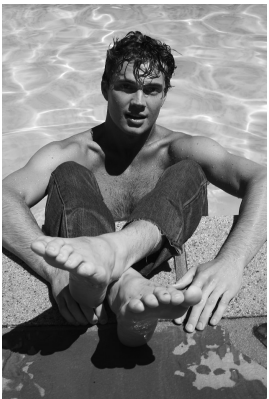

BOSS MODELS

CAPE TOWN

LUKE CHASE VOLKER

Height: 187cm Chest: 97cm Waist: 77cm Suit: 38 L Shoe: 10 UK Hair: Dark Blonde Eyes: Blue

BOSS MODELS

CAPE TOWN

Image: Luke Chase Volker represented by Boss Models Cape Town

LUKE CHASE VOLKER

Height: 187cm Chest: 97cm Waist: 77cm Suit: 38 L Shoe: 10 UK Hair: Dark Blonde Eyes: Blue

BOSS MODELS

CAPE TOWN

LUKE CHASE VOLKER

Height: 187cm Chest: 97cm Waist: 77cm Suit: 38 L Shoe: 10 UK Hair: Dark Blonde Eyes: Blue