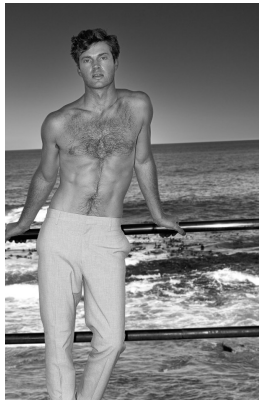

BOSS MODELS

CAPE TOWN

LUKE CHASE VOLKER

Height: 187cm Chest: 97cm Waist: 77cm Suit: 38 L Shoe: 10 UK Hair: Dark Blonde Eyes: Blue

BOSS MODELS

CAPE TOWN

Image: Luke Chase Volker represented by Boss Models Cape Town

LUKE CHASE VOLKER

Height: 187cm Chest: 97cm Waist: 77cm Suit: 38 L Shoe: 10 UK Hair: Dark Blonde Eyes: Blue

BOSS MODELS

CAPE TOWN

LUKE CHASE VOLKER

Height: 187cm Chest: 97cm Waist: 77cm Suit: 38 L Shoe: 10 UK Hair: Dark Blonde Eyes: Blue