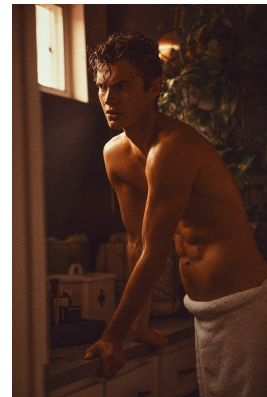

BOSS MODELS

CAPE TOWN

LUKE CHASE VOLKER

Height: 187cm Chest: 97cm Waist: 77cm Suit: 38 L Shoe: 10 UK Hair: Dark Blonde Eyes: Blue

BOSS MODELS

CAPE TOWN

Image: Luke Chase Volker represented by Boss Models Cape Town

LUKE CHASE VOLKER

Height: 187cm Chest: 97cm Waist: 77cm Suit: 38 L Shoe: 10 UK Hair: Dark Blonde Eyes: Blue

BOSS MODELS

CAPE TOWN

LUKE CHASE VOLKER

Height: 187cm Chest: 97cm Waist: 77cm Suit: 38 L Shoe: 10 UK Hair: Dark Blonde Eyes: Blue