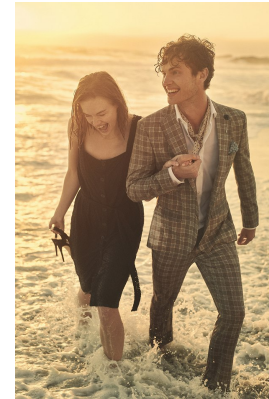

BOSS MODELS

CAPE TOWN

LUKE CHASE VOLKER

Height: 187cm Chest: 97cm Waist: 77cm Suit: 38 L Shoe: 10 UK Hair: Dark Blonde Eyes: Blue

BOSS MODELS

CAPE TOWN

Image: Luke Chase Volker represented by Boss Models Cape Town

LUKE CHASE VOLKER

Height: 187cm Chest: 97cm Waist: 77cm Suit: 38 L Shoe: 10 UK Hair: Dark Blonde Eyes: Blue

BOSS MODELS

CAPE TOWN

LUKE CHASE VOLKER

Height: 187cm Chest: 97cm Waist: 77cm Suit: 38 L Shoe: 10 UK Hair: Dark Blonde Eyes: Blue