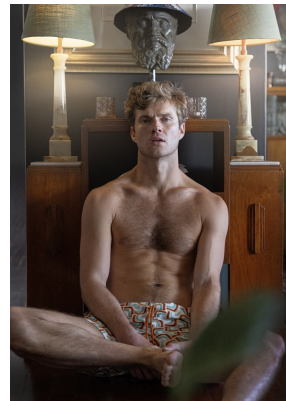

BOSS MODELS

CAPE TOWN

LUKE CHASE VOLKER

Height: 187cm Chest: 97cm Waist: 77cm Suit: 38 L Shoe: 10 UK Hair: Dark Blonde Eyes: Blue

BOSS MODELS

CAPE TOWN

Image: Luke Chase Volker represented by Boss Models Cape Town

LUKE CHASE VOLKER

Height: 187cm Chest: 97cm Waist: 77cm Suit: 38 L Shoe: 10 UK Hair: Dark Blonde Eyes: Blue

BOSS MODELS

CAPE TOWN

LUKE CHASE VOLKER

Height: 187cm Chest: 97cm Waist: 77cm Suit: 38 L Shoe: 10 UK Hair: Dark Blonde Eyes: Blue