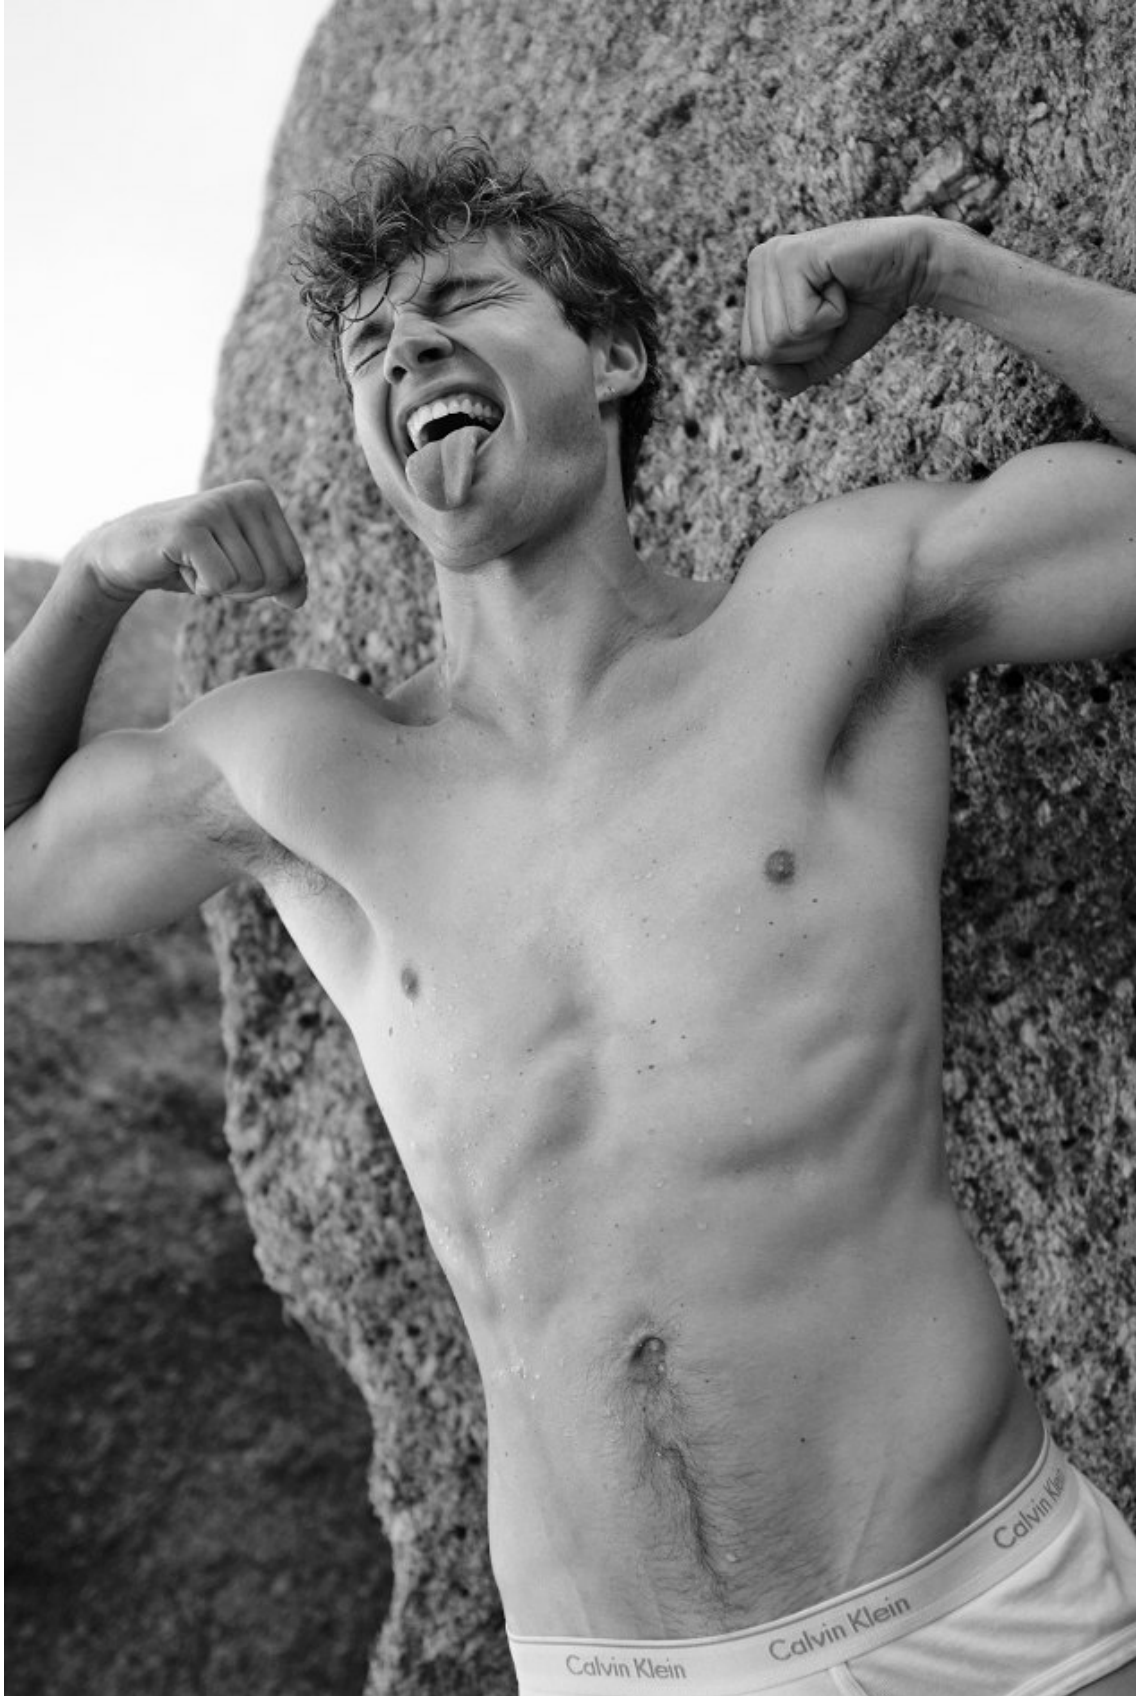

BOSS MODELS

CAPE TOWN

LUKE CHASE VOLKER

Height: 187cm Chest: 97cm Waist: 77cm Suit: 38 L Shoe: 10 UK Hair: Dark Blonde Eyes: Blue