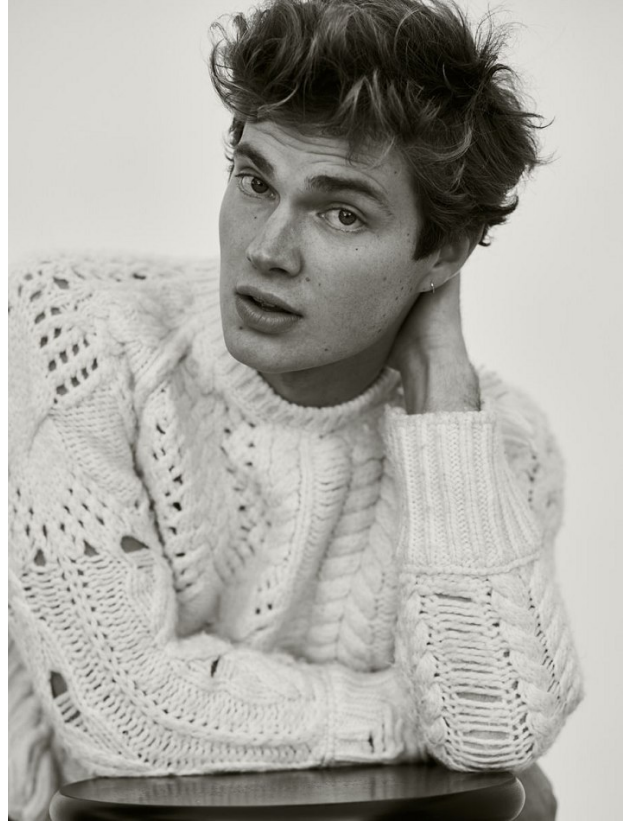

BOSS MODELS

CAPE TOWN

LUKE CHASE VOLKER

Height: 187cm Chest: 97cm Waist: 77cm Suit: 38 L Shoe: 10 UK Hair: Dark Blonde Eyes: Blue