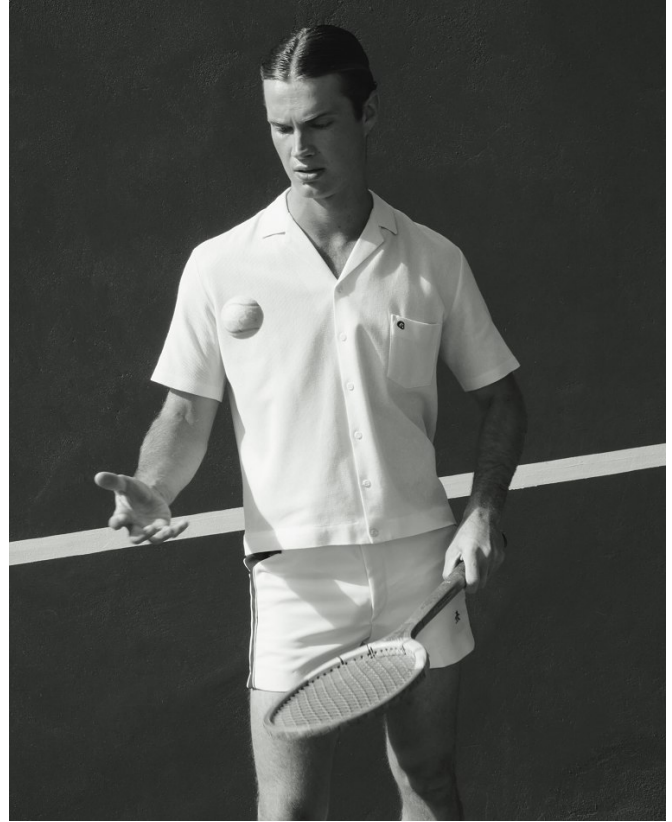

BOSS MODELS

CAPE TOWN

LUKE CHASE VOLKER

Height: 187cm Chest: 97cm Waist: 77cm Suit: 38 L Shoe: 10 UK Hair: Dark Blonde Eyes: Blue

BOSS MODELS

CAPE TOWN

LUKE CHASE VOLKER

Height: 187cm Chest: 97cm Waist: 77cm Suit: 38 L Shoe: 10 UK Hair: Dark Blonde Eyes: Blue