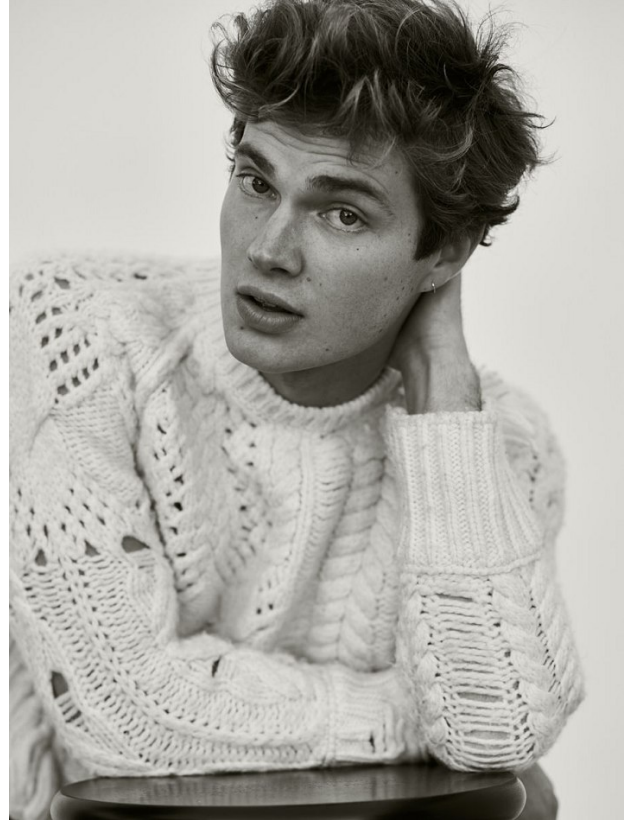

BOSS MODELS

CAPE TOWN

LUKE CHASE VOLKER

Height: 187cm Chest: 97cm Waist: 77cm Suit: 38 L Shoe: 10 UK Hair: Dark Blonde Eyes: Blue