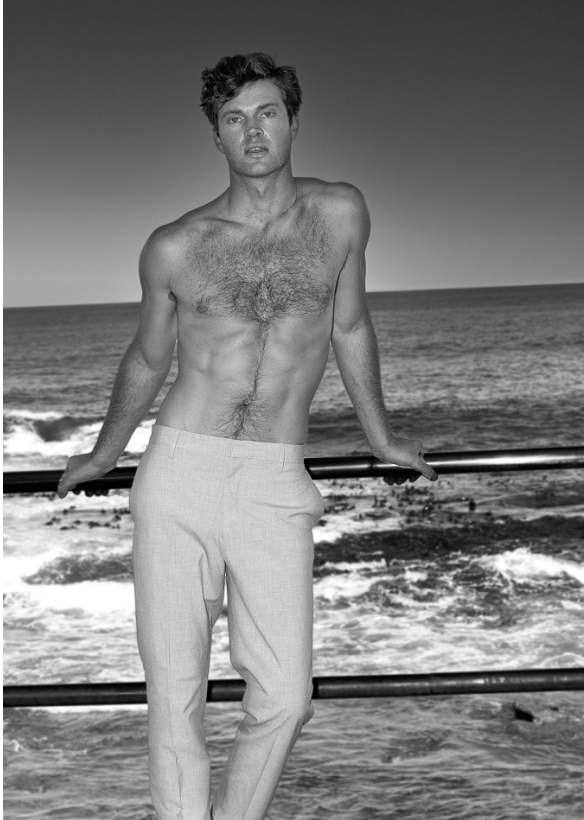

BOSS MODELS

CAPE TOWN

LUKE CHASE VOLKER

Height: 187cm Chest: 97cm Waist: 77cm Suit: 38 L Shoe: 10 UK Hair: Dark Blonde Eyes: Blue