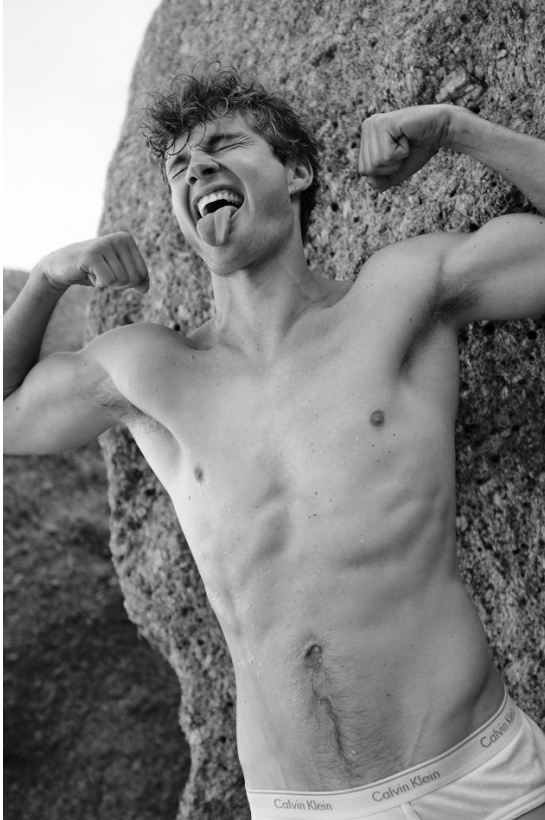

BOSS MODELS

CAPE TOWN

LUKE CHASE VOLKER

Height: 187cm Chest: 97cm Waist: 77cm Suit: 38 L Shoe: 10 UK Hair: Dark Blonde Eyes: Blue