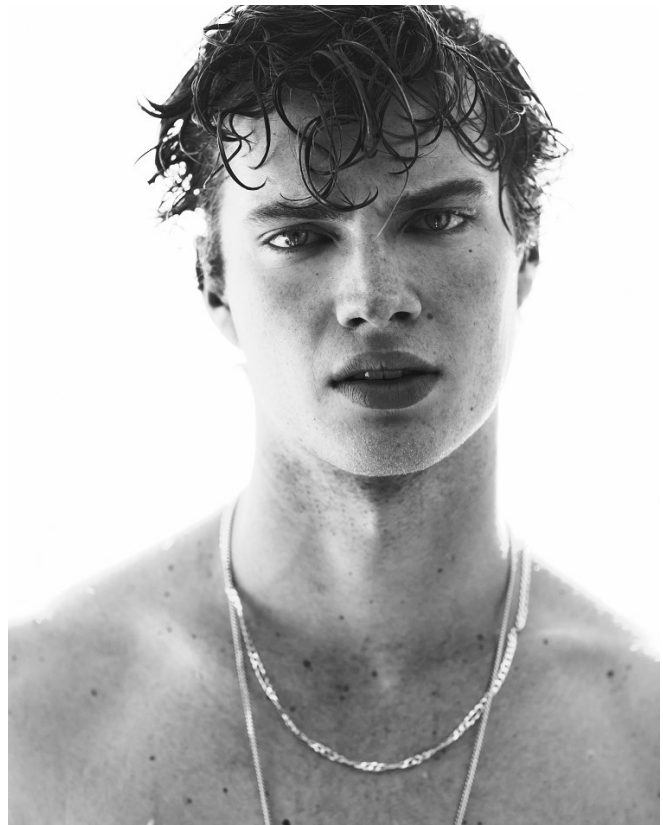

BOSS MODELS

CAPE TOWN

LUKE CHASE VOLKER

Height: 187cm Chest: 97cm Waist: 77cm Suit: 38 L Shoe: 10 UK Hair: Dark Blonde Eyes: Blue

BOSS MODELS

CAPE TOWN

LUKE CHASE VOLKER

Height: 187cm Chest: 97cm Waist: 77cm Suit: 38 L Shoe: 10 UK Hair: Dark Blonde Eyes: Blue