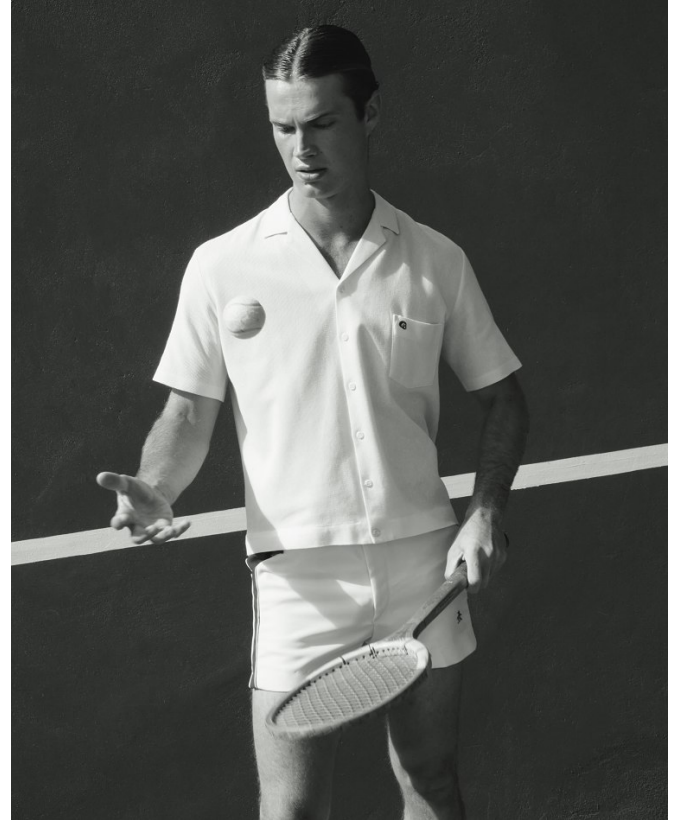

BOSS MODELS

CAPE TOWN

LUKE CHASE VOLKER

Height: 187cm Chest: 97cm Waist: 77cm Suit: 38 L Shoe: 10 UK Hair: Dark Blonde Eyes: Blue

BOSS MODELS

CAPE TOWN

LUKE CHASE VOLKER

Height: 187cm Chest: 97cm Waist: 77cm Suit: 38 L Shoe: 10 UK Hair: Dark Blonde Eyes: Blue

BOSS MODELS

CAPE TOWN

Shilo McCormick's
brand/online
boutique and
designer home
goods. Colin Khan
©2020/19/18/17/16/15/14/13/12/11/10/9/8/7/6/5/4/3/2/1

LUKE CHASE VOLKER

Height: 187cm Chest: 97cm Waist: 77cm Suit: 38 L Shoe: 10 UK Hair: Dark Blonde Eyes: Blue