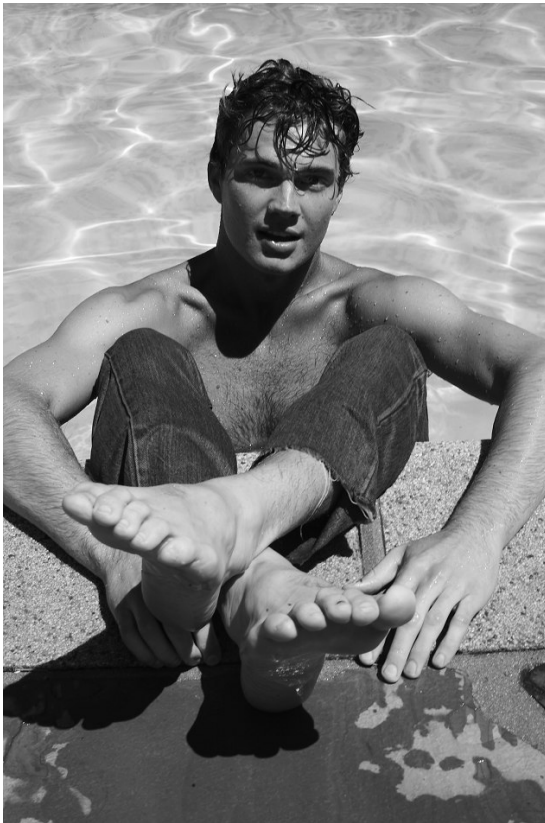

BOSS MODELS

CAPE TOWN

LUKE CHASE VOLKER

Height: 187cm Chest: 97cm Waist: 77cm Suit: 38 L Shoe: 10 UK Hair: Dark Blonde Eyes: Blue