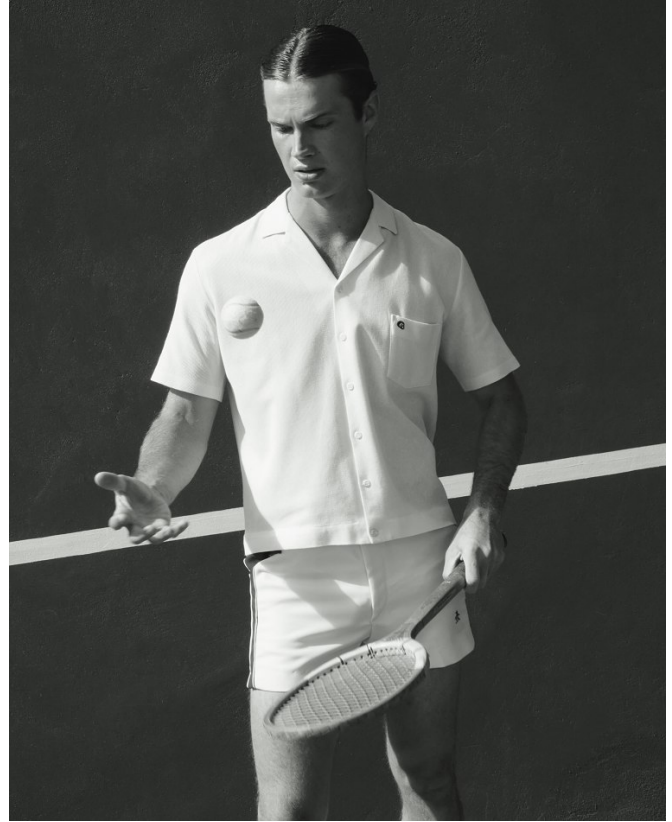

BOSS MODELS

CAPE TOWN

LUKE CHASE VOLKER

Height: 187cm Chest: 97cm Waist: 77cm Suit: 38 L Shoe: 10 UK Hair: Dark Blonde Eyes: Blue

BOSS MODELS

CAPE TOWN

LUKE CHASE VOLKER

Height: 187cm Chest: 97cm Waist: 77cm Suit: 38 L Shoe: 10 UK Hair: Dark Blonde Eyes: Blue

BOSS MODELS

CAPE TOWN

Shilo McCormick's
brand/online
boutique and
designer home
goods. Colin Khan
©2020/19/18/17/16/15/14/13/12/11/10/9/8/7/6/5/4/3/2/1

LUKE CHASE VOLKER

Height: 187cm Chest: 97cm Waist: 77cm Suit: 38 L Shoe: 10 UK Hair: Dark Blonde Eyes: Blue