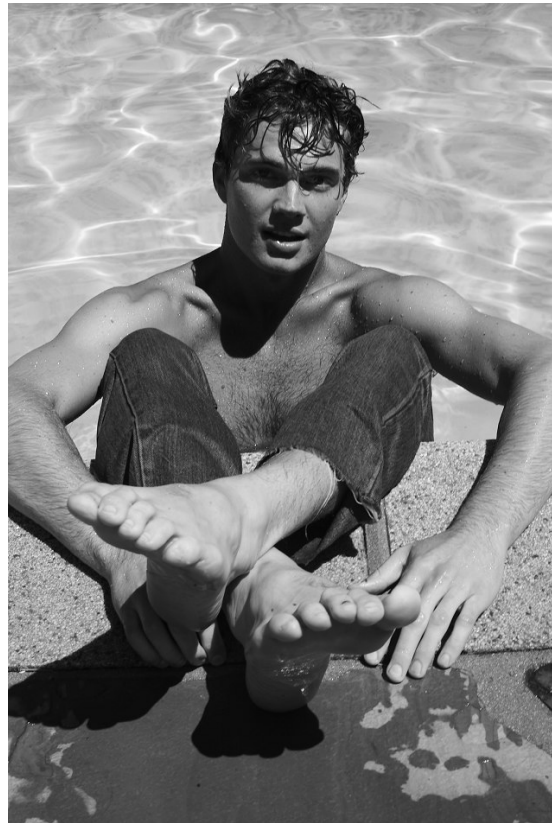

BOSS MODELS

CAPE TOWN

LUKE CHASE VOLKER

Height: 187cm Chest: 97cm Waist: 77cm Suit: 38 L Shoe: 10 UK Hair: Dark Blonde Eyes: Blue

BOSS MODELS

CAPE TOWN

LUKE CHASE VOLKER

Height: 187cm Chest: 97cm Waist: 77cm Suit: 38 L Shoe: 10 UK Hair: Dark Blonde Eyes: Blue