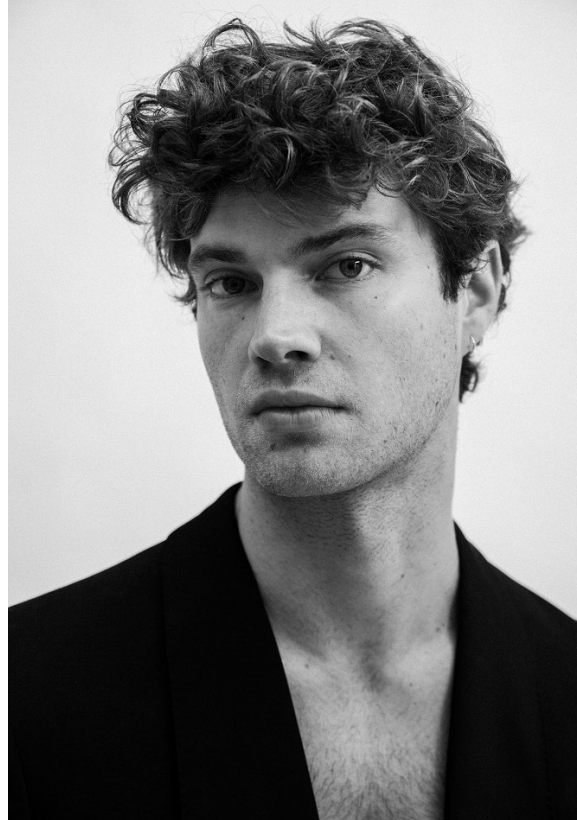

BOSS MODELS

CAPE TOWN

LUKE CHASE VOLKER

Height: 187cm Chest: 97cm Waist: 77cm Suit: 38 L Shoe: 10 UK Hair: Dark Blonde Eyes: Blue

BOSS MODELS

CAPE TOWN

LUKE CHASE VOLKER

Height: 187cm Chest: 97cm Waist: 77cm Suit: 38 L Shoe: 10 UK Hair: Dark Blonde Eyes: Blue

BOSS MODELS

CAPE TOWN

Shilo McCormick's
brand/online
boutique and
designer home
goods. Colin Khan
©2020/19/18/17/16/15/14/13/12/11/10/9/8/7/6/5/4/3/2/1

LUKE CHASE VOLKER

Height: 187cm Chest: 97cm Waist: 77cm Suit: 38 L Shoe: 10 UK Hair: Dark Blonde Eyes: Blue