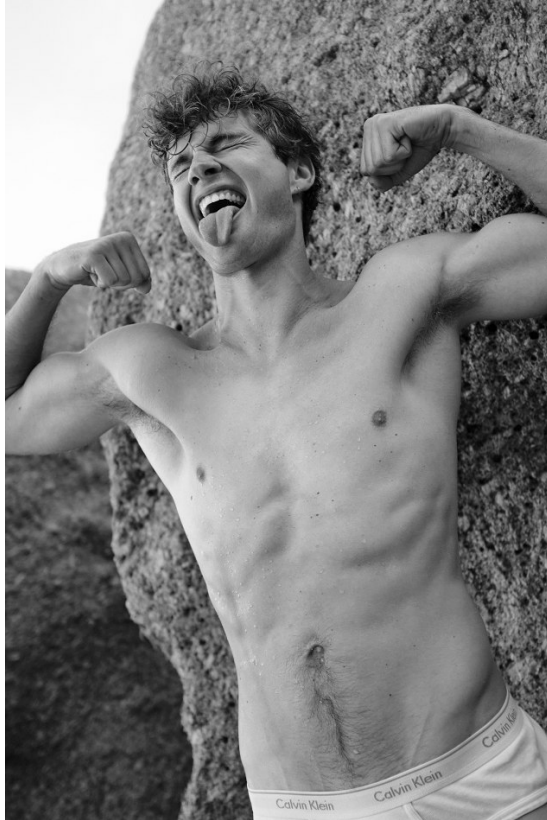

BOSS MODELS

CAPE TOWN

LUKE CHASE VOLKER

Height: 187cm Chest: 97cm Waist: 77cm Suit: 38 L Shoe: 10 UK Hair: Dark Blonde Eyes: Blue

BOSS MODELS

CAPE TOWN

LUKE CHASE VOLKER

Height: 187cm Chest: 97cm Waist: 77cm Suit: 38 L Shoe: 10 UK Hair: Dark Blonde Eyes: Blue