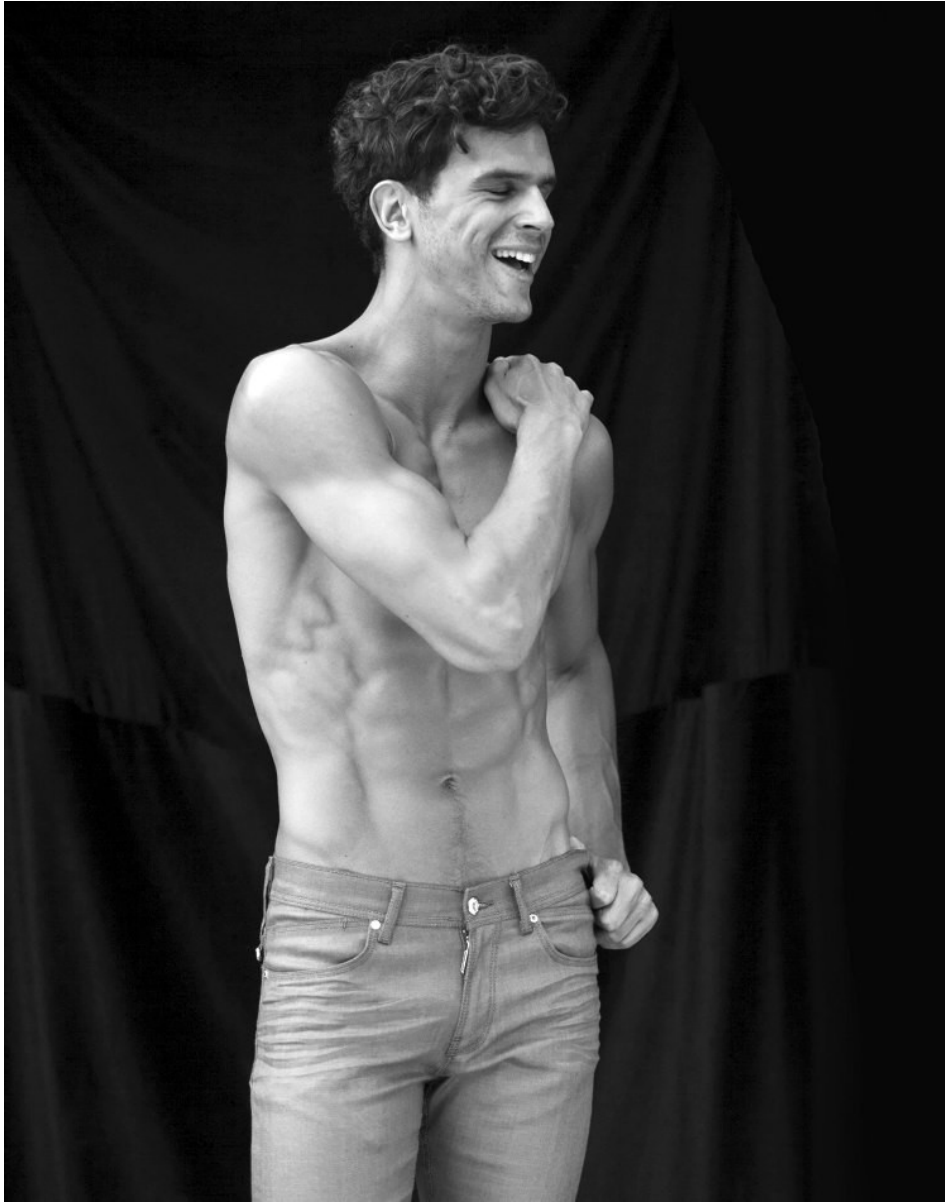

RICHARD BOLITER

BOSS MODELS

CAPE TOWN

RICHARD BOLITER

Height: 188cm Chest: 98cm Waist: 79cm Suit: 40 L Shoe: 10 UK Hair: Brown Eyes: Hazel