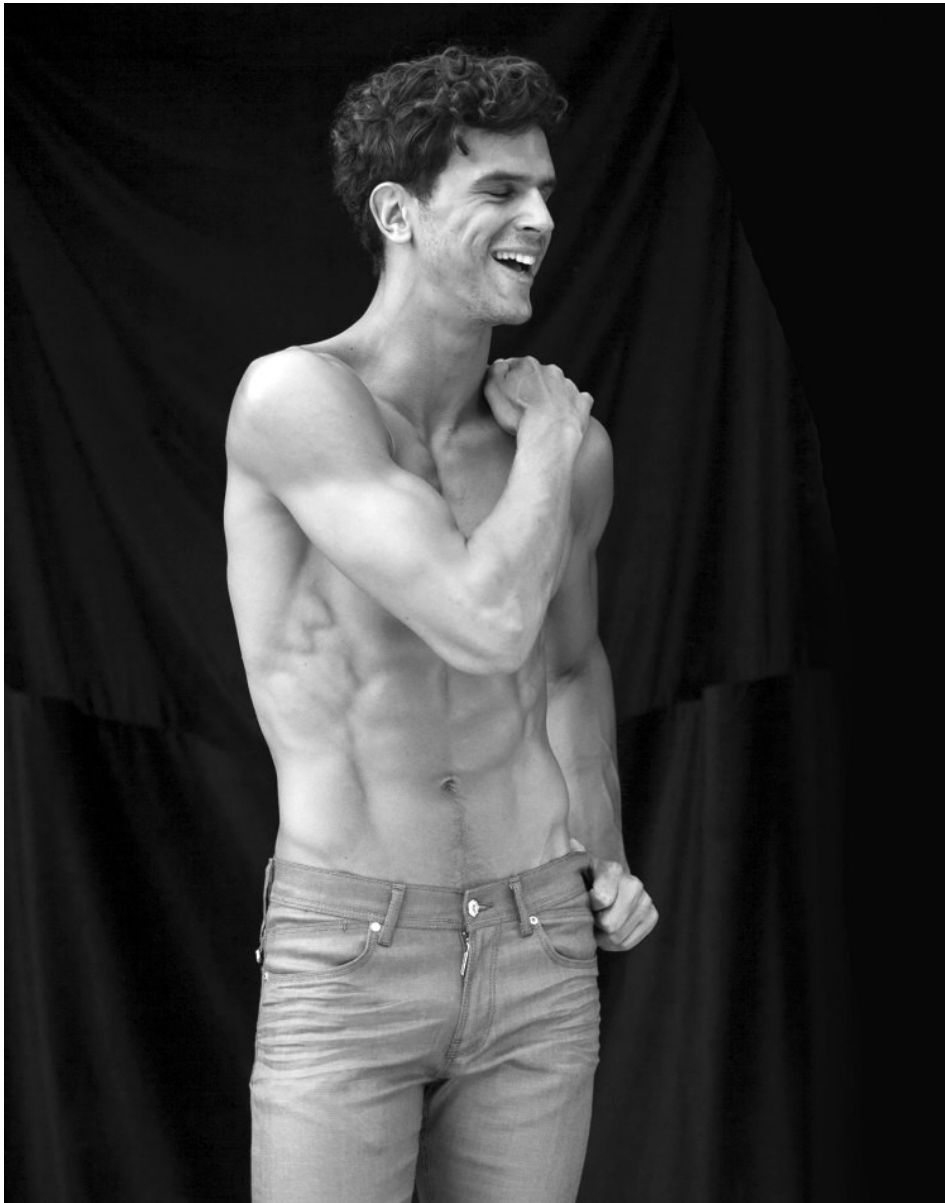

BOSS MODELS

CAPE TOWN

RICHARD BOLITER

Height: 188cm Chest: 98cm Waist: 79cm Suit: 40 L Shoe: 10 UK Hair: Brown Eyes: Hazel

BOSS MODELS

CAPE TOWN

RICHARD BOLITER

Height: 188cm Chest: 98cm Waist: 79cm Suit: 40 L Shoe: 10 UK Hair: Brown Eyes: Hazel