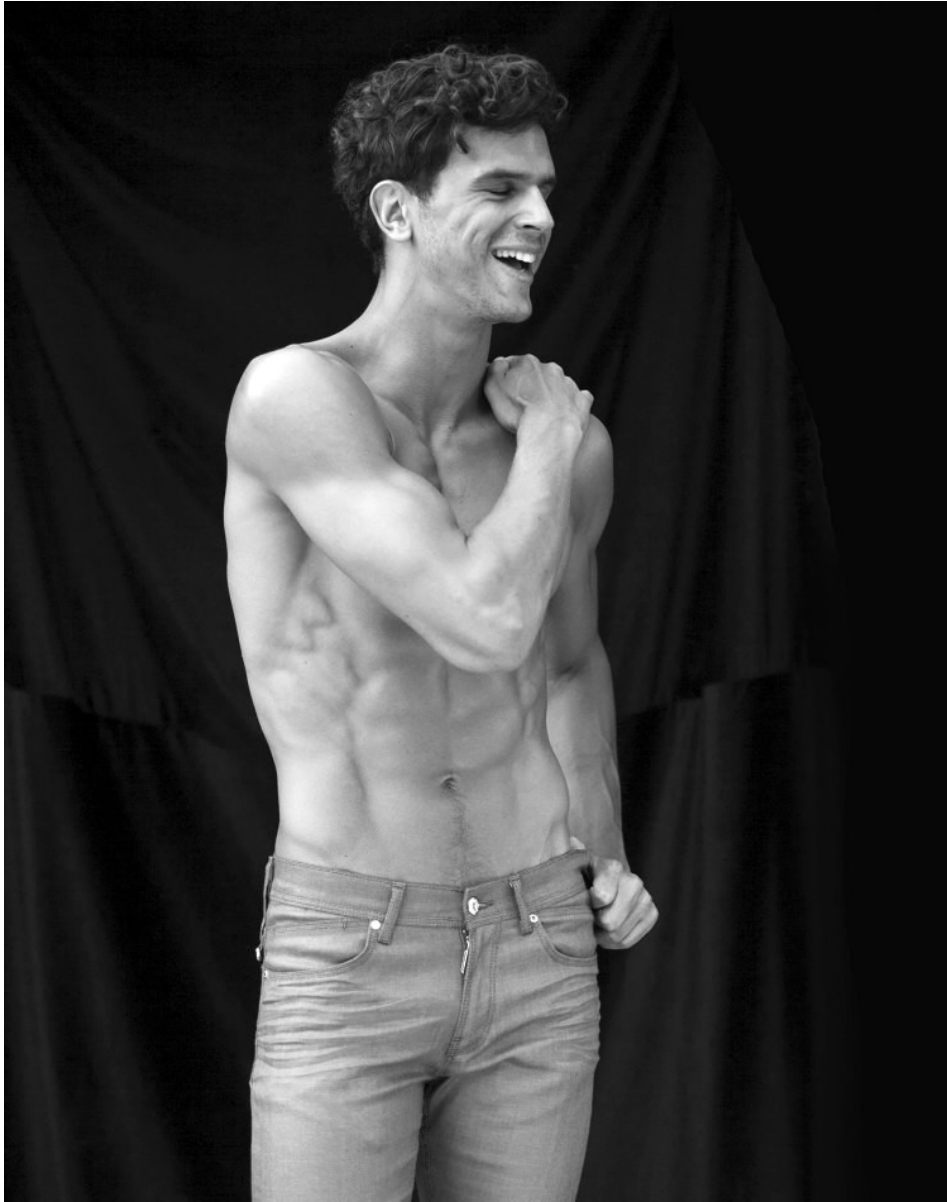

BOSS MODELS

CAPE TOWN

RICHARD BOLITER

Height: 188cm Chest: 98cm Waist: 79cm Suit: 40 L Shoe: 10 UK Hair: Brown Eyes: Hazel

BOSS MODELS

CAPE TOWN

RICHARD BOLITER

Height: 188cm Chest: 98cm Waist: 79cm Suit: 40 L Shoe: 10 UK Hair: Brown Eyes: Hazel