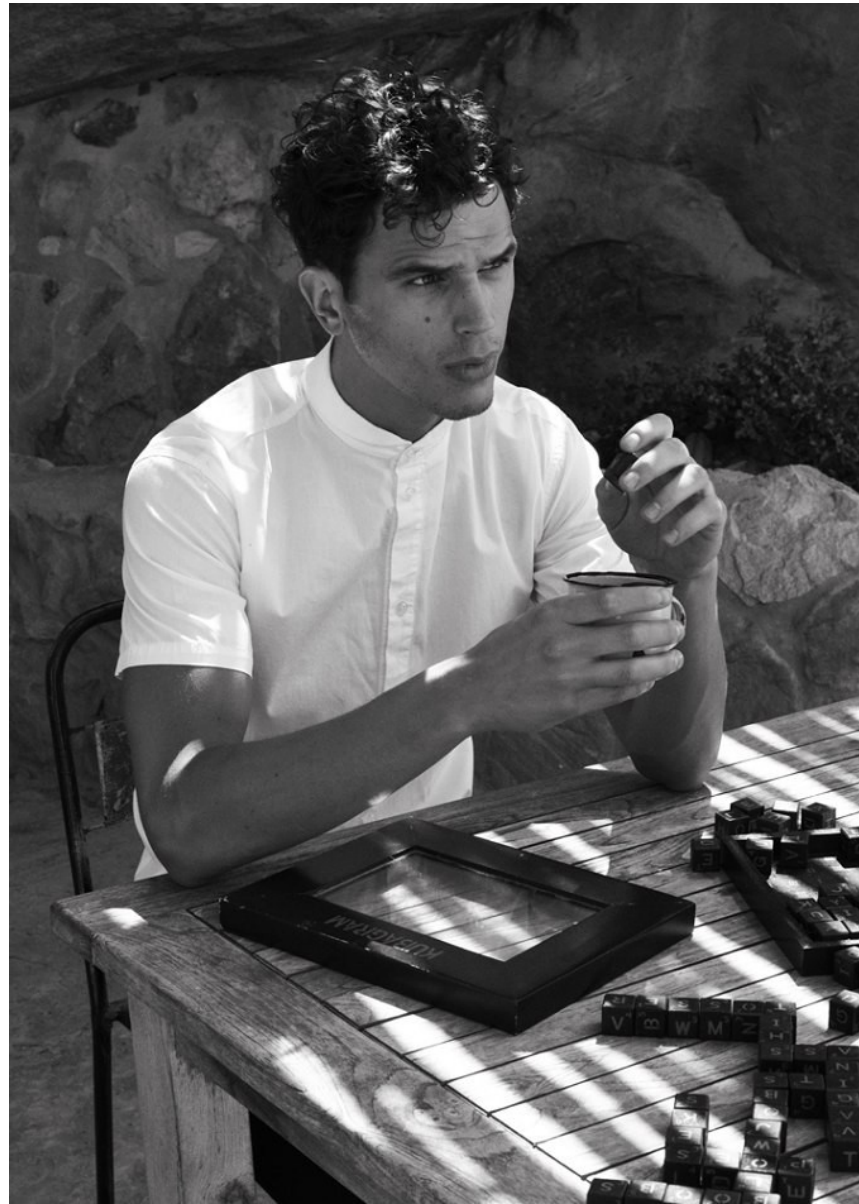

# BOSS MODELS

CAPE TOWN

RICHARD BOLITER

Height: 188cm Chest: 98cm Waist: 79cm Suit: 40 L Shoe: 10 UK Hair: Brown Eyes: Hazel