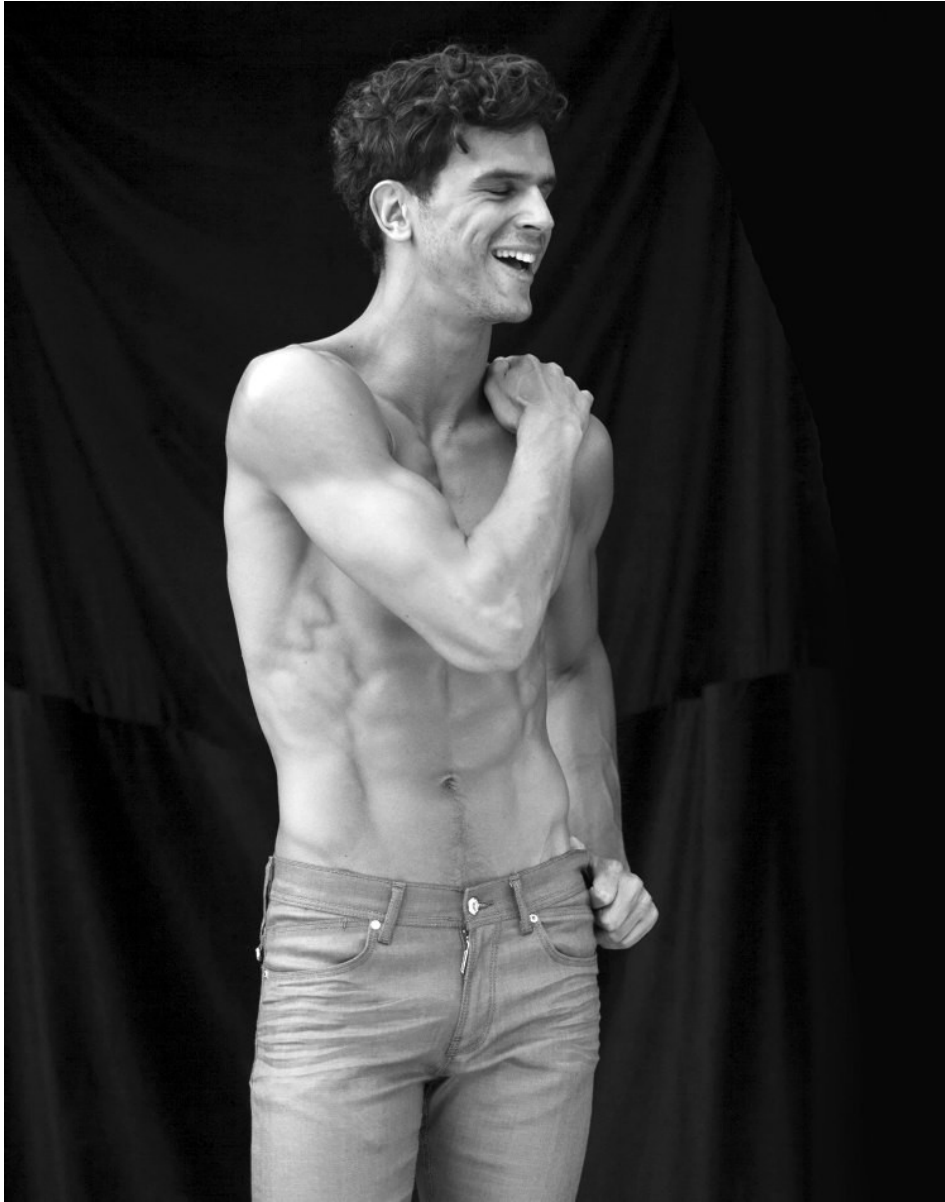

BOSS MODELS

CAPE TOWN

RICHARD BOLITER

Height: 188cm Chest: 98cm Waist: 79cm Suit: 40 L Shoe: 10 UK Hair: Brown Eyes: Hazel

BOSS MODELS

CAPE TOWN

RICHARD BOLITER

Height: 188cm Chest: 98cm Waist: 79cm Suit: 40 L Shoe: 10 UK Hair: Brown Eyes: Hazel