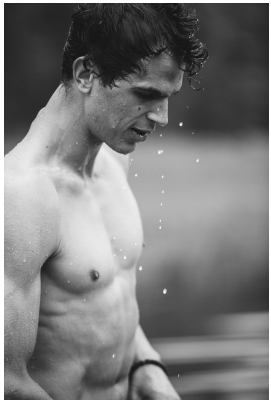

BOSS MODELS

CAPE TOWN

RICHARD BOLITER

Height: 188cm Chest: 98cm Waist: 79cm Suit: 40 L Shoe: 10 UK Hair: Brown Eyes: Hazel

BOSS MODELS

CAPE TOWN

RICHARD BOLITER

Height: 188cm Chest: 98cm Waist: 79cm Suit: 40 L Shoe: 10 UK Hair: Brown Eyes: Hazel