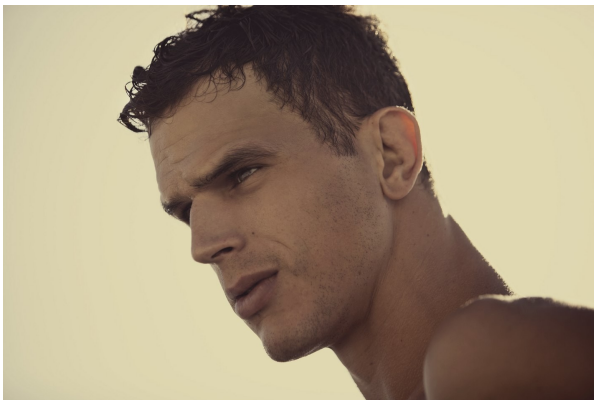

BOSS MODELS

CAPE TOWN

RICHARD BOLITER

Height: 188cm Chest: 98cm Waist: 79cm Suit: 40 L Shoe: 10 UK Hair: Brown Eyes: Hazel

BOSS MODELS

CAPE TOWN

RICHARD BOLITER

Height: 188cm Chest: 98cm Waist: 79cm Suit: 40 L Shoe: 10 UK Hair: Brown Eyes: Hazel