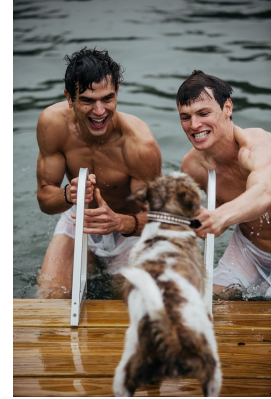

BOSS MODELS

CAPE TOWN

RICHARD BOLITER

Height: 188cm Chest: 98cm Waist: 79cm Suit: 40 L Shoe: 10 UK Hair: Brown Eyes: Hazel

BOSS MODELS

CAPE TOWN

RICHARD BOLITER

Height: 188cm Chest: 98cm Waist: 79cm Suit: 40 L Shoe: 10 UK Hair: Brown Eyes: Hazel