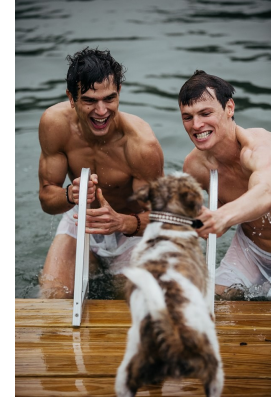

BOSS MODELS

CAPE TOWN

RICHARD BOLITER

Height: 188cm Chest: 98cm Waist: 79cm Suit: 40 L Shoe: 10 UK Hair: Brown Eyes: Hazel

BOSS MODELS

CAPE TOWN

RICHARD BOLITER

Height: 188cm Chest: 98cm Waist: 79cm Suit: 40 L Shoe: 10 UK Hair: Brown Eyes: Hazel