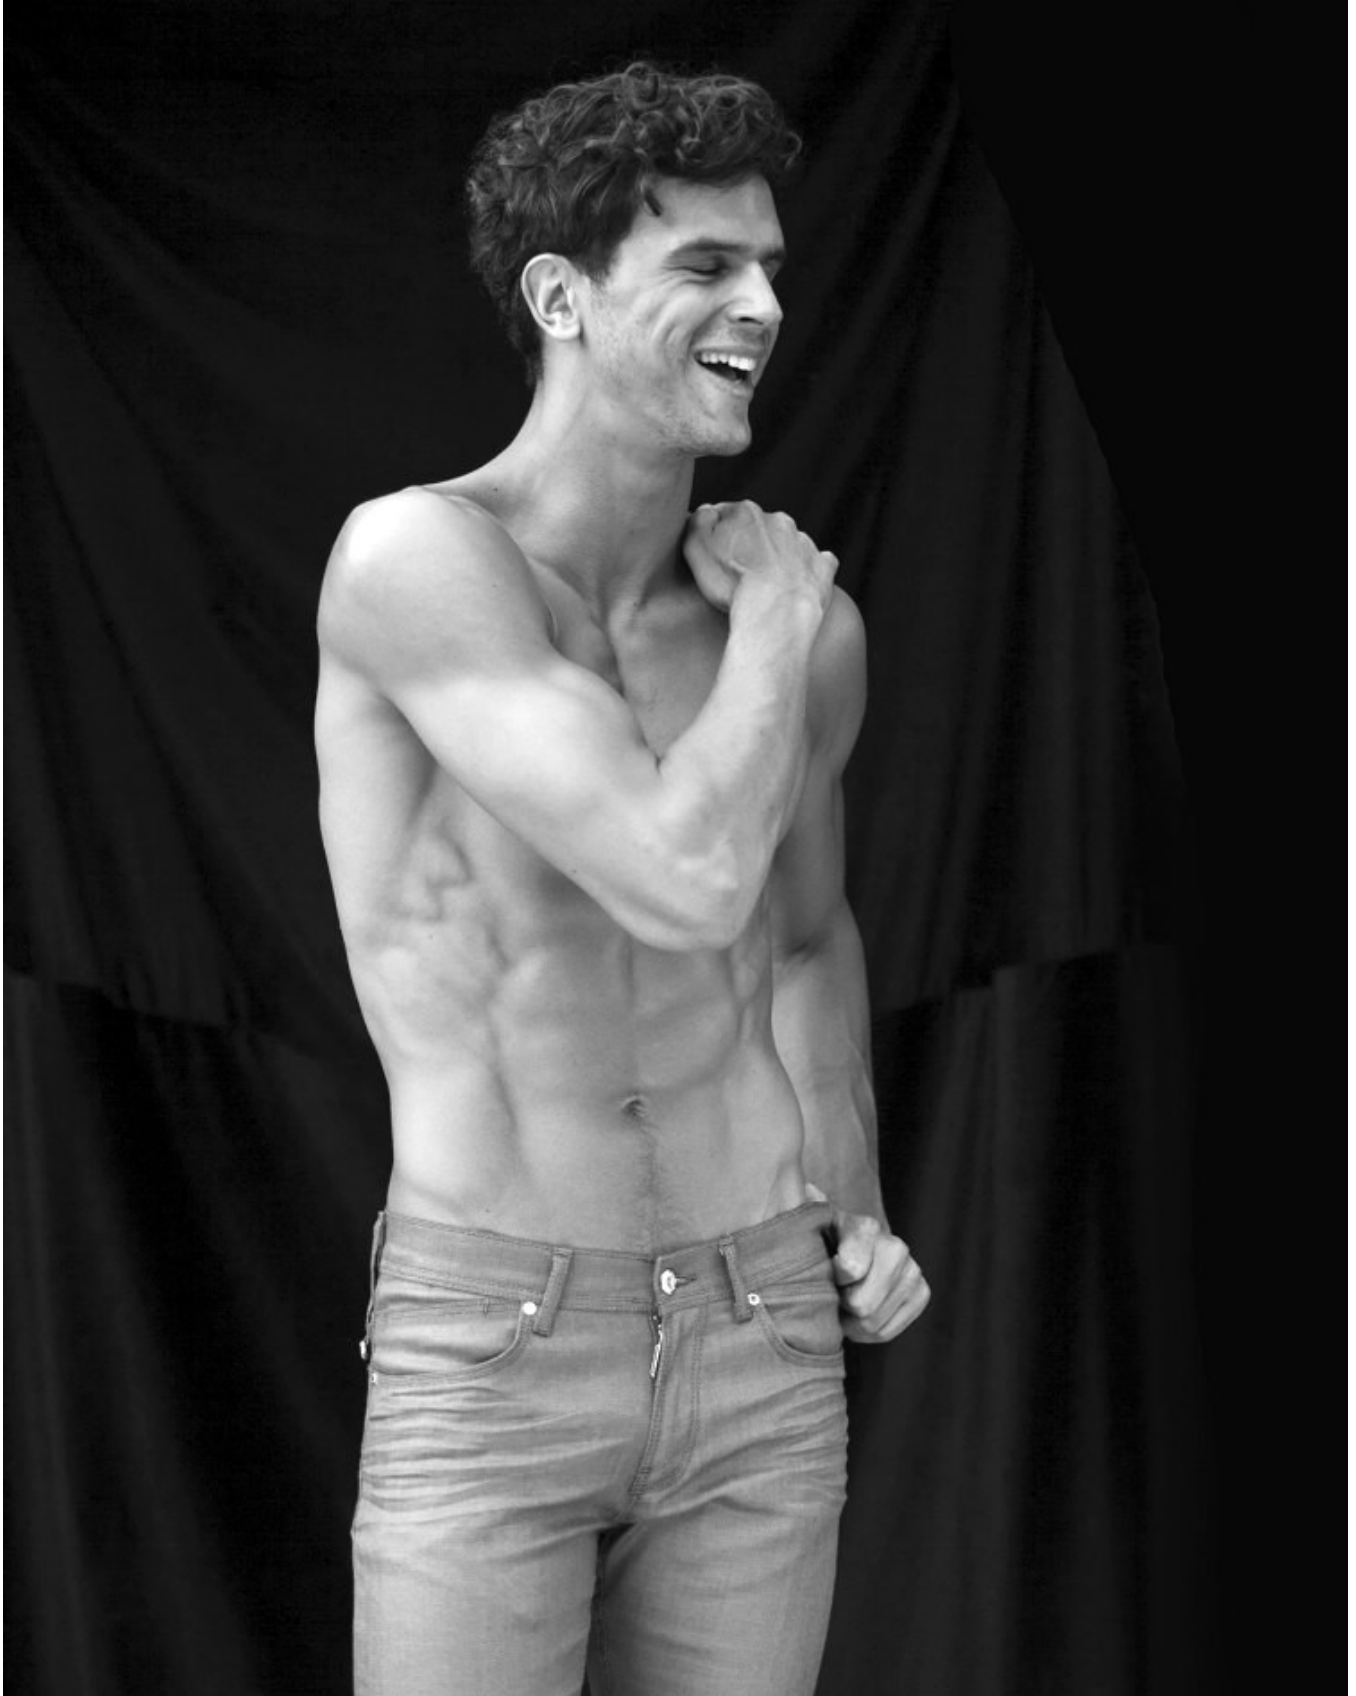

BOSS MODELS

CAPE TOWN

RICHARD BOLITER

Height: 188cm Chest: 98cm Waist: 79cm Suit: 40 L Shoe: 10 UK Hair: Brown Eyes: Hazel