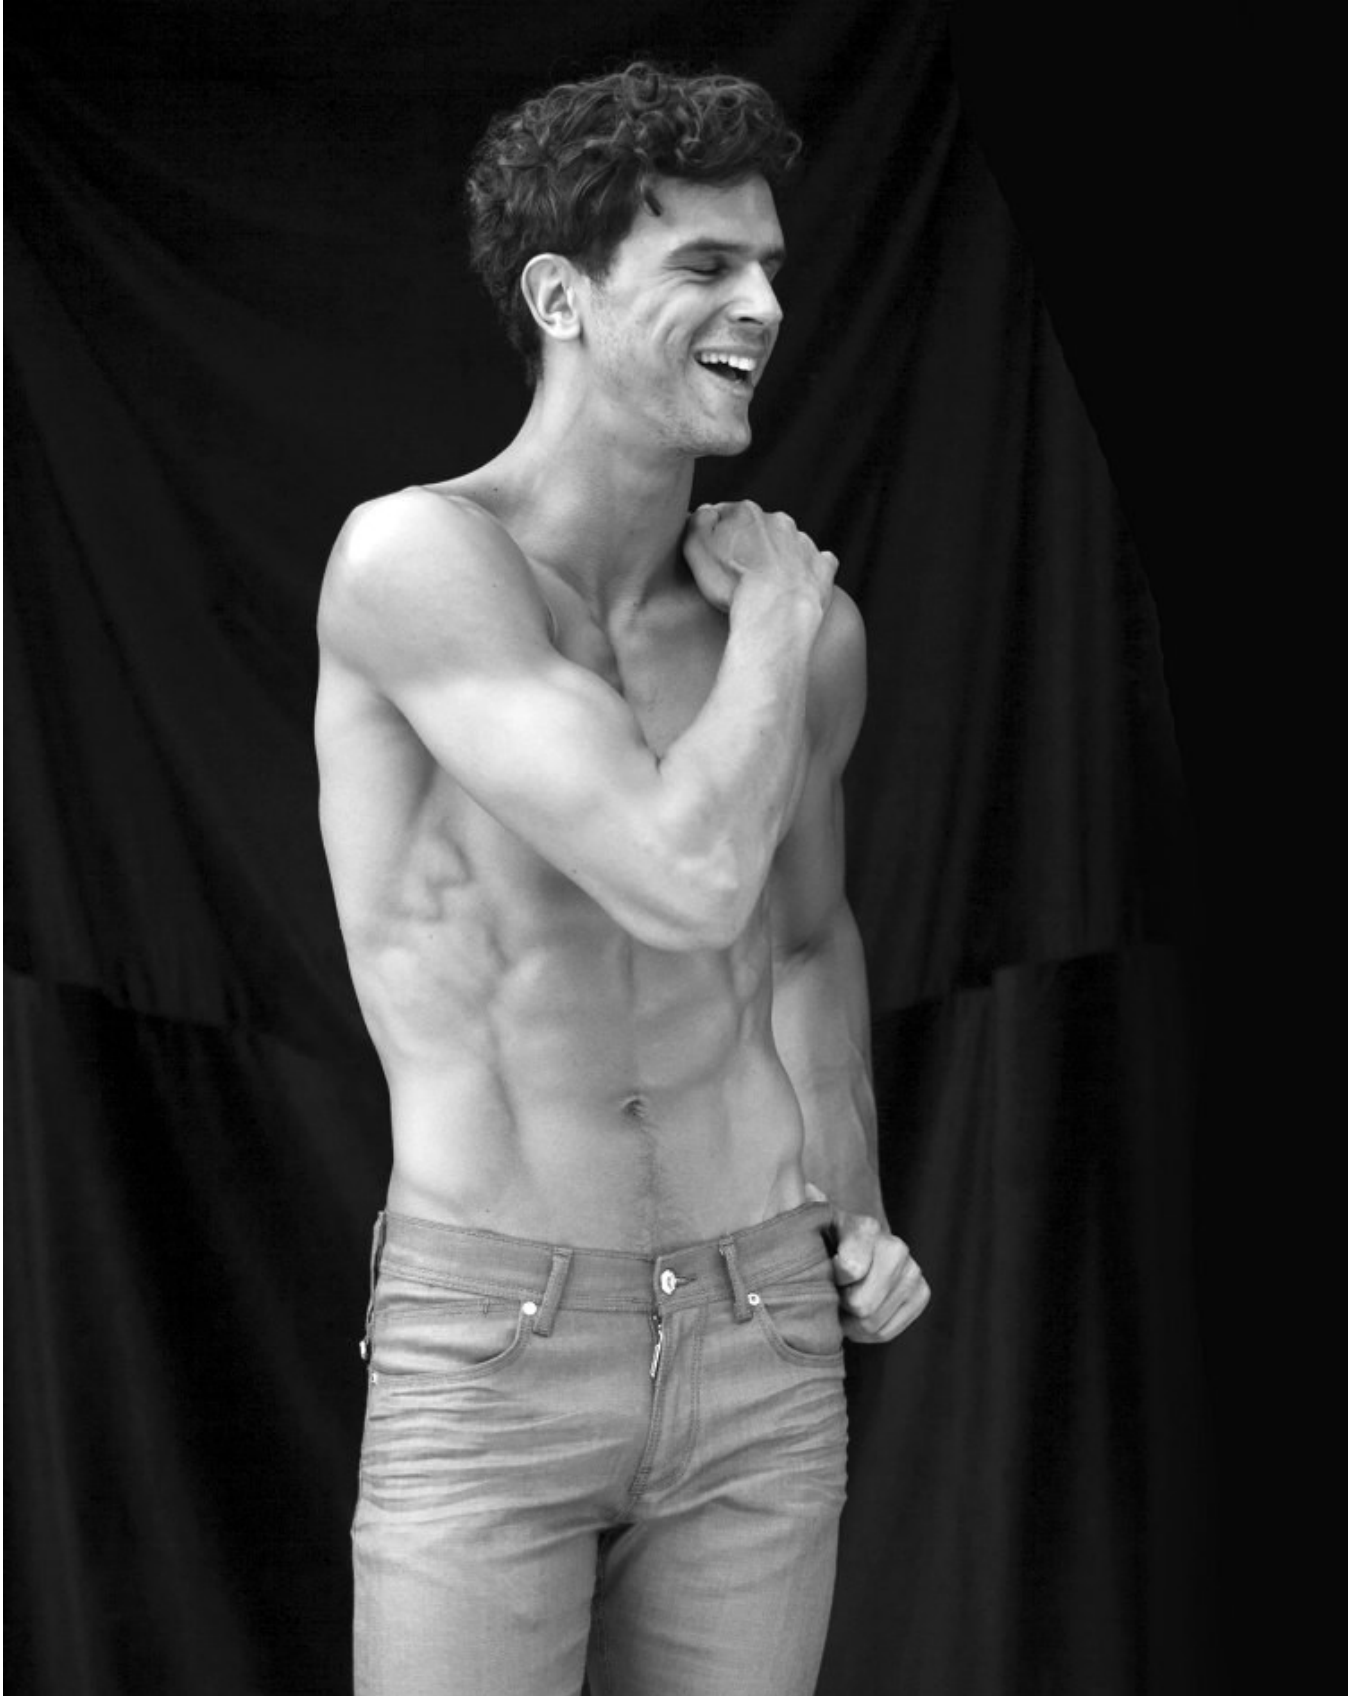

BOSS MODELS

CAPE TOWN

RICHARD BOLITER

Height: 188cm Chest: 98cm Waist: 79cm Suit: 40 L Shoe: 10 UK Hair: Brown Eyes: Hazel

BOSS MODELS

CAPE TOWN

RICHARD BOLITER

Height: 188cm Chest: 98cm Waist: 79cm Suit: 40 L Shoe: 10 UK Hair: Brown Eyes: Hazel

BOSS MODELS

CAPE TOWN

RICHARD BOLITER

Height: 188cm Chest: 98cm Waist: 79cm Suit: 40 L Shoe: 10 UK Hair: Brown Eyes: Hazel