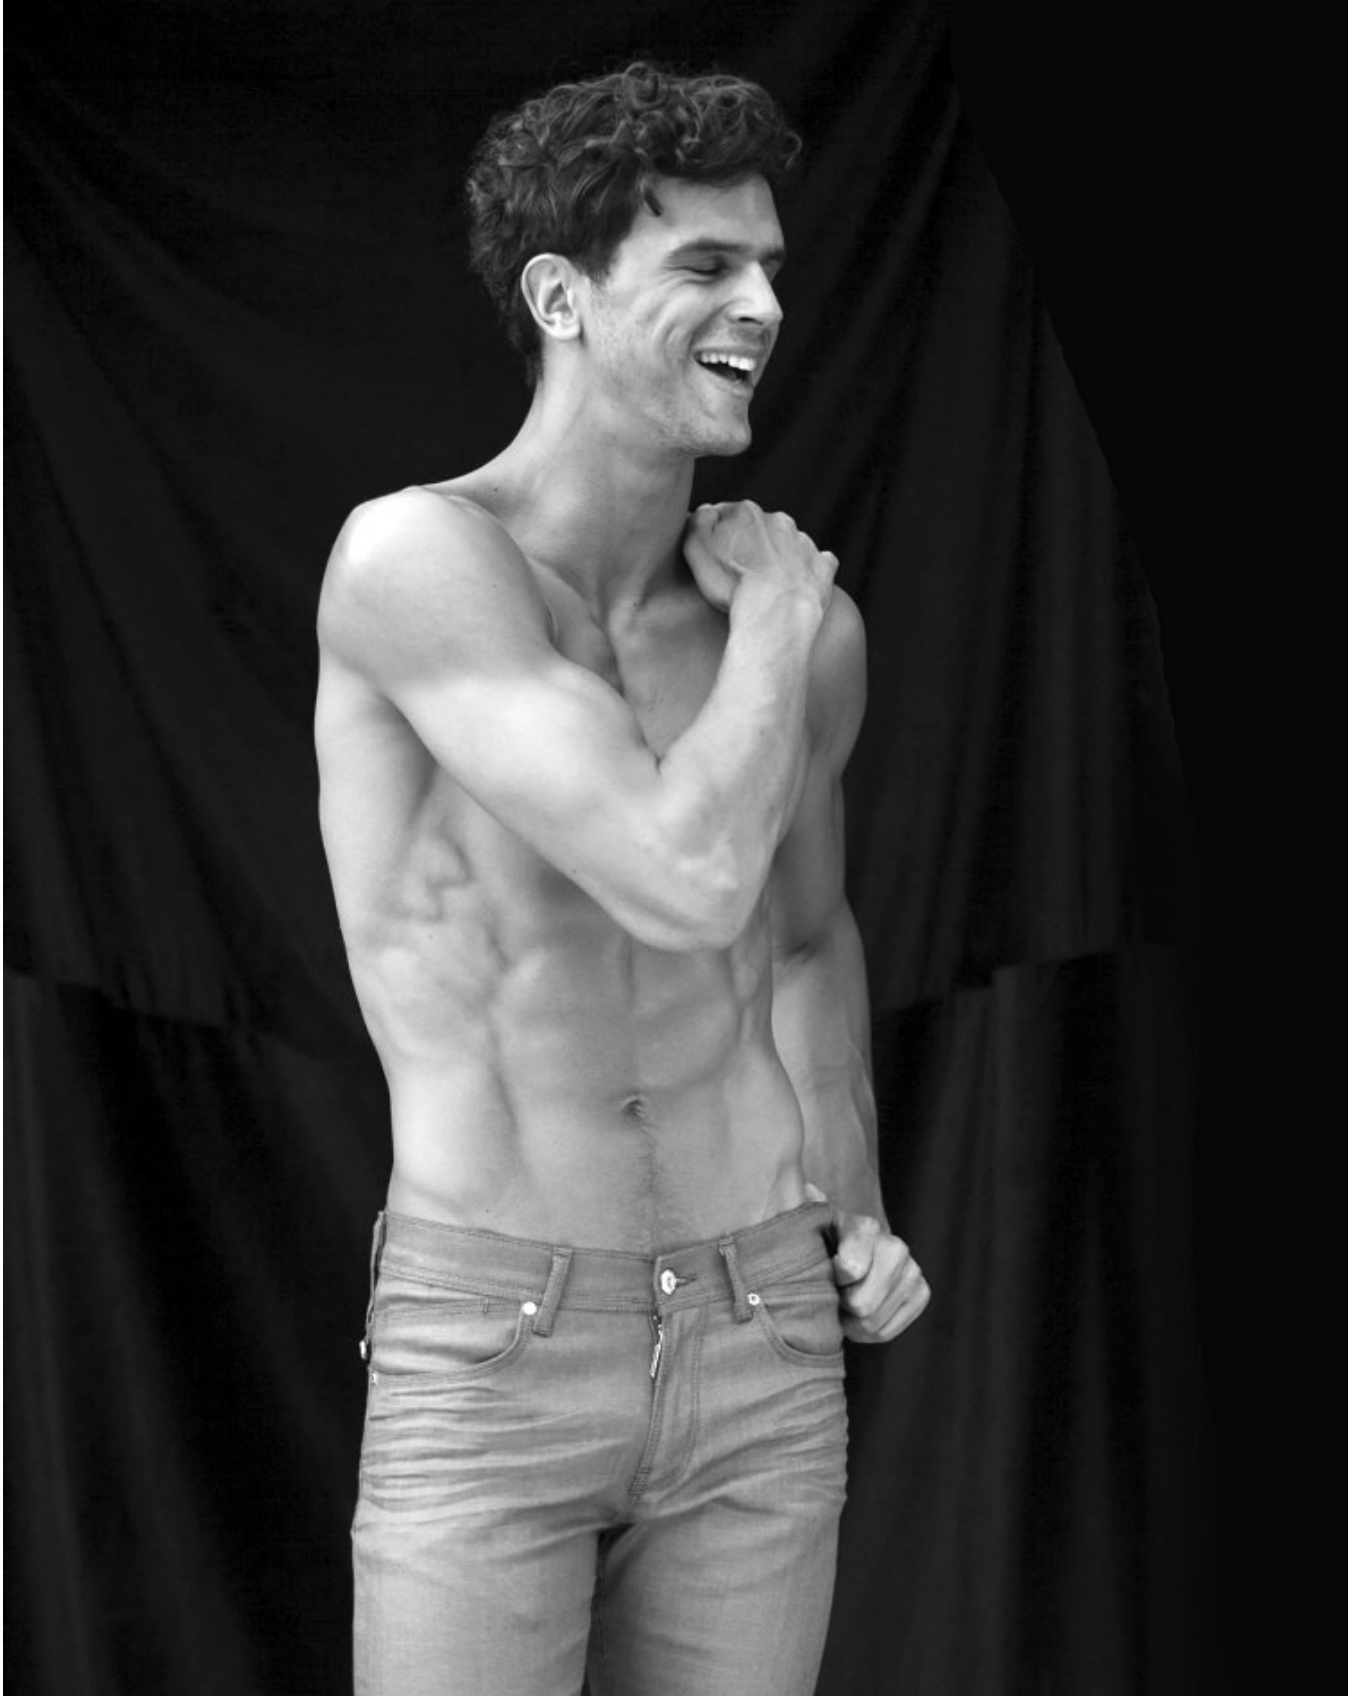

BOSS MODELS

CAPE TOWN

RICHARD BOLITER

Height: 188cm Chest: 98cm Waist: 79cm Suit: 40 L Shoe: 10 UK Hair: Brown Eyes: Hazel

BOSS MODELS

CAPE TOWN

RICHARD BOLITER

Height: 188cm Chest: 98cm Waist: 79cm Suit: 40 L Shoe: 10 UK Hair: Brown Eyes: Hazel

BOSS MODELS

CAPE TOWN

RICHARD BOLITER

Height: 188cm Chest: 98cm Waist: 79cm Suit: 40 L Shoe: 10 UK Hair: Brown Eyes: Hazel