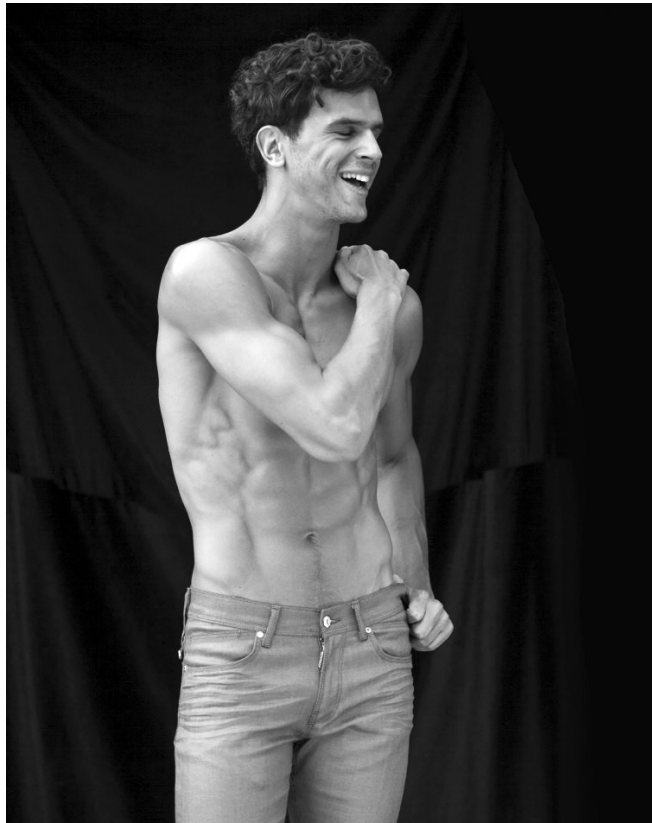

# BOSS MODELS

CAPE TOWN

**RICHARD BOLITER**

Height: 188cm Chest: 98cm Waist: 79cm Suit: 40 L Shoe: 10 UK Hair: Brown Eyes: Hazel

# BOSS MODELS

CAPE TOWN