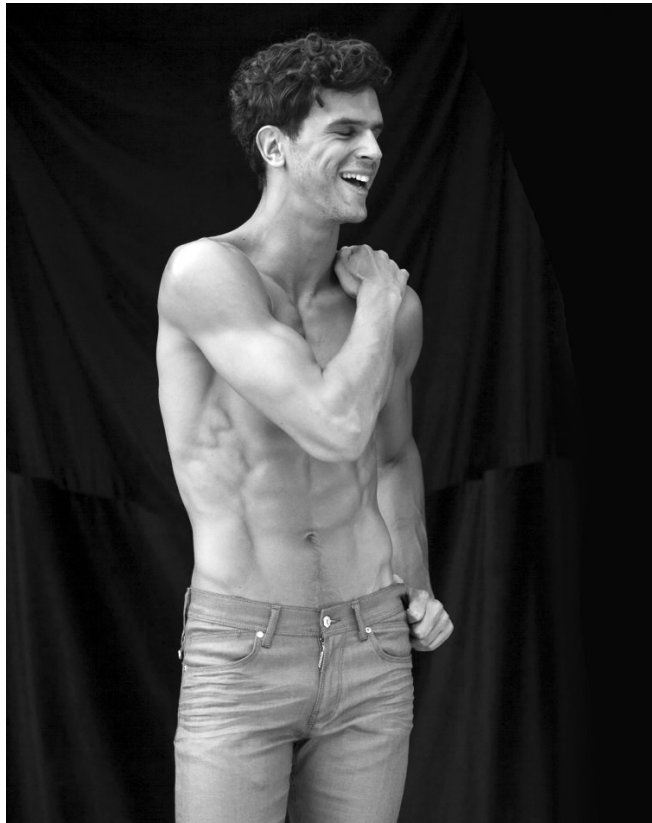

# BOSS MODELS

CAPE TOWN

**RICHARD BOLITER**

Height: 188cm Chest: 98cm Waist: 79cm Suit: 40 L Shoe: 10 UK Hair: Brown Eyes: Hazel

# BOSS MODELS

CAPE TOWN

RICHARD BOLITER

Height: 188cm Chest: 98cm Waist: 79cm Suit: 40 L Shoe: 10 UK Hair: Brown Eyes: Hazel