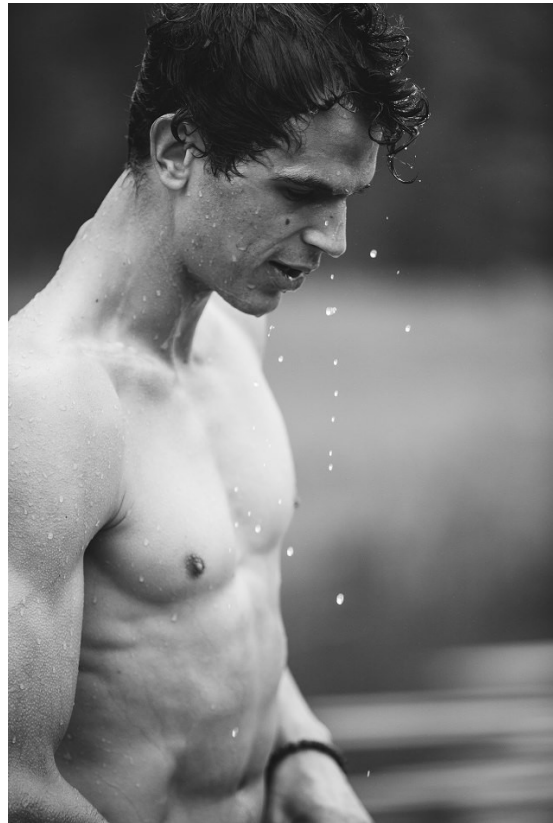

BOSS MODELS

CAPE TOWN

RICHARD BOLITER

Height: 188cm Chest: 98cm Waist: 79cm Suit: 40 L Shoe: 10 UK Hair: Brown Eyes: Hazel