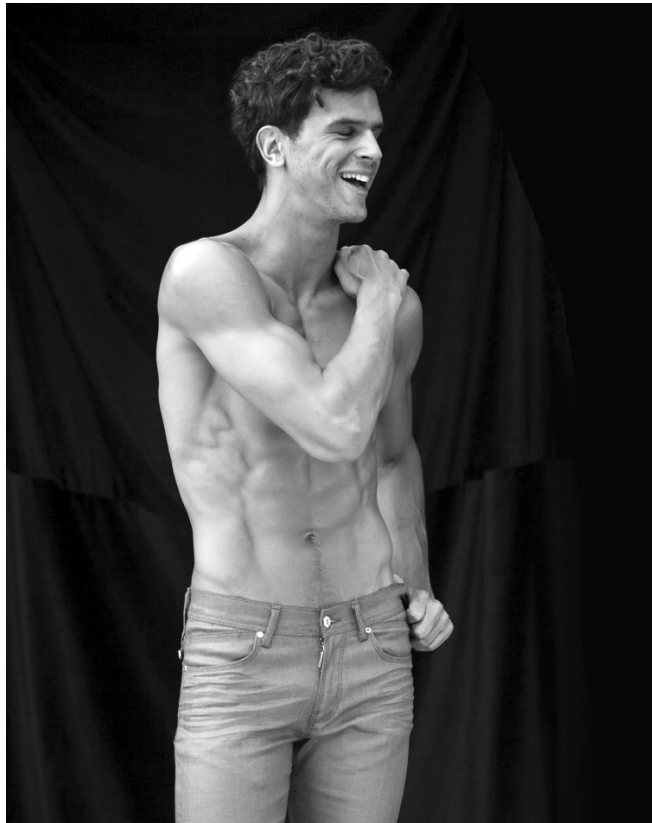

BOSS MODELS

CAPE TOWN

RICHARD BOLITER

Height: 188cm Chest: 98cm Waist: 79cm Suit: 40 L Shoe: 10 UK Hair: Brown Eyes: Hazel

BOSS MODELS

CAPE TOWN

RICHARD BOLITER

Height: 188cm Chest: 98cm Waist: 79cm Suit: 40 L Shoe: 10 UK Hair: Brown Eyes: Hazel

BOSS MODELS

CAPE TOWN

RICHARD BOLITER

Height: 188cm Chest: 98cm Waist: 79cm Suit: 40 L Shoe: 10 UK Hair: Brown Eyes: Hazel