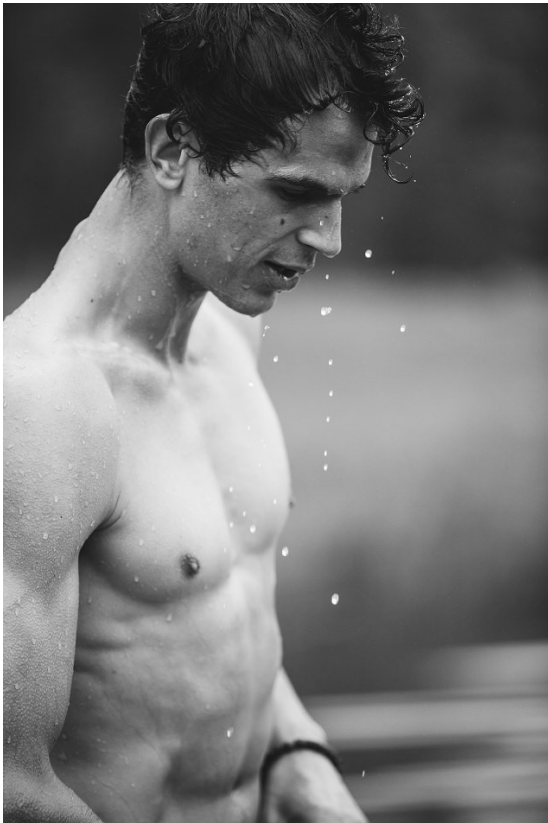

BOSS MODELS

CAPE TOWN

RICHARD BOLITER

Height: 188cm Chest: 98cm Waist: 79cm Suit: 40 L Shoe: 10 UK Hair: Brown Eyes: Hazel