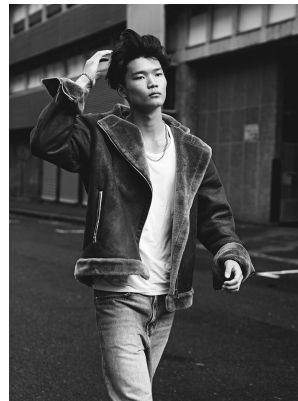

BOSS MODELS

CAPE TOWN

JILIN LI

Height: 185cm Chest: 100cm Waist: 70cm Shoe: 11 UK Hair: Black Eyes: Dark Brown