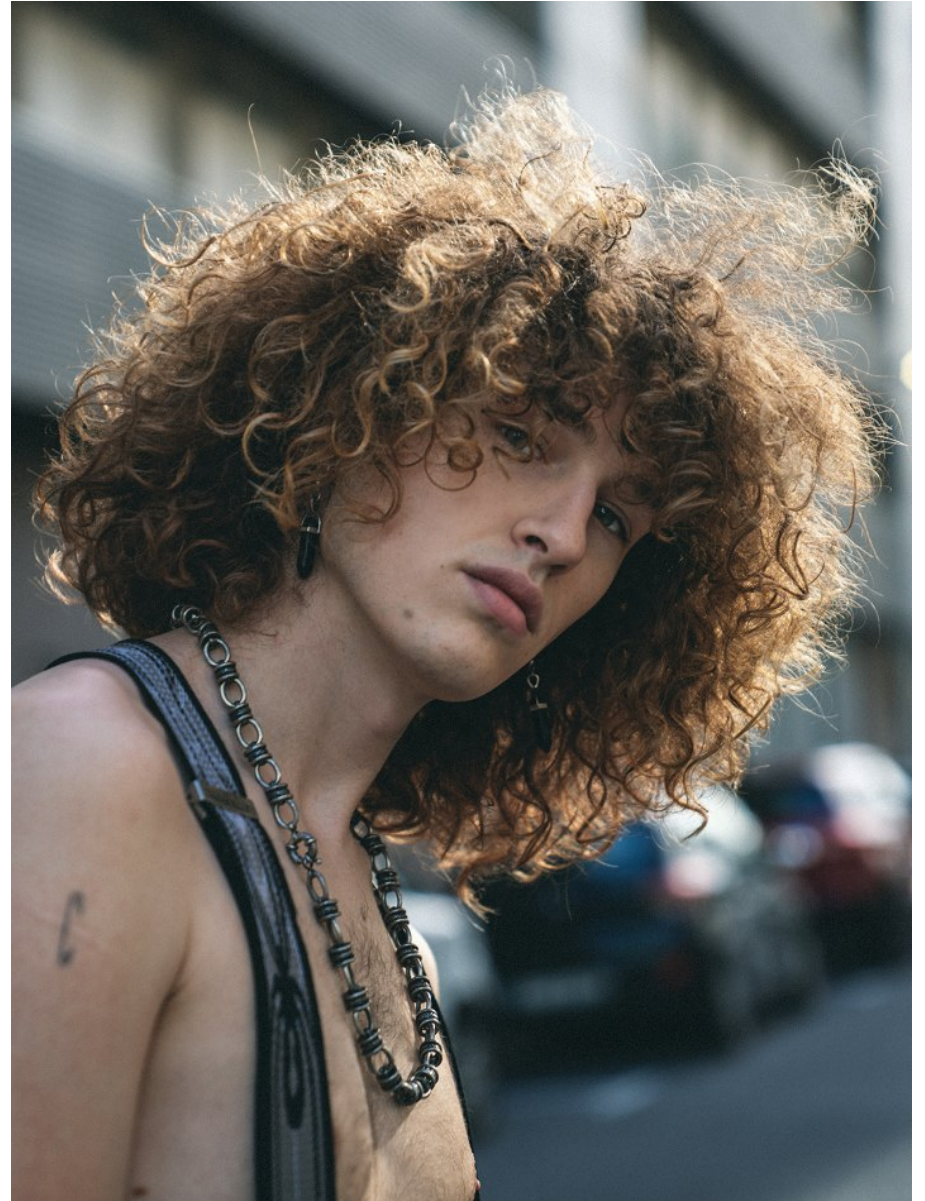

BOSS MODELS

CAPE TOWN

LEO LUND

Height: 190cm Chest: 97cm Waist: 80cm Shoe: 9.5 UK Hair: Dark Blonde Eyes: Blue/Green

BOSS MODELS

CAPE TOWN

LEO LUND

Height: 190cm Chest: 97cm Waist: 80cm Shoe: 9.5 UK Hair: Dark Blonde Eyes: Blue/Green

BOSS MODELS

CAPE TOWN

LEO LUND

Height: 190cm Chest: 97cm Waist: 80cm Shoe: 9.5 UK Hair: Dark Blonde Eyes: Blue/Green