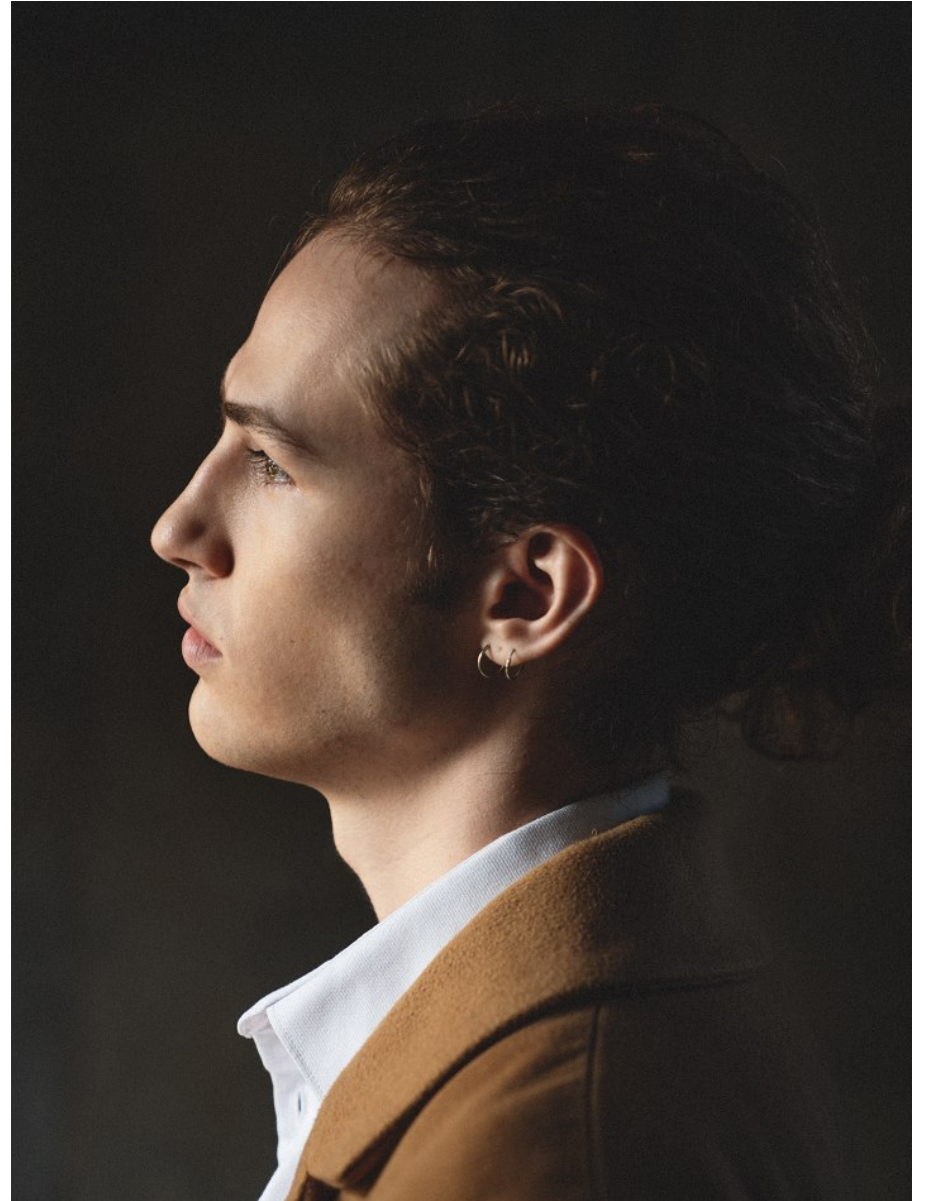

BOSS MODELS

CAPE TOWN

LEO LUND

Height: 190cm Chest: 97cm Waist: 80cm Shoe: 9.5 UK Hair: Dark Blonde Eyes: Blue/Green

BOSS MODELS

CAPE TOWN

LEO LUND

Height: 190cm Chest: 97cm Waist: 80cm Shoe: 9.5 UK Hair: Dark Blonde Eyes: Blue/Green

BOSS MODELS

CAPE TOWN

LEO LUND

Height: 190cm Chest: 97cm Waist: 80cm Shoe: 9.5 UK Hair: Dark Blonde Eyes: Blue/Green