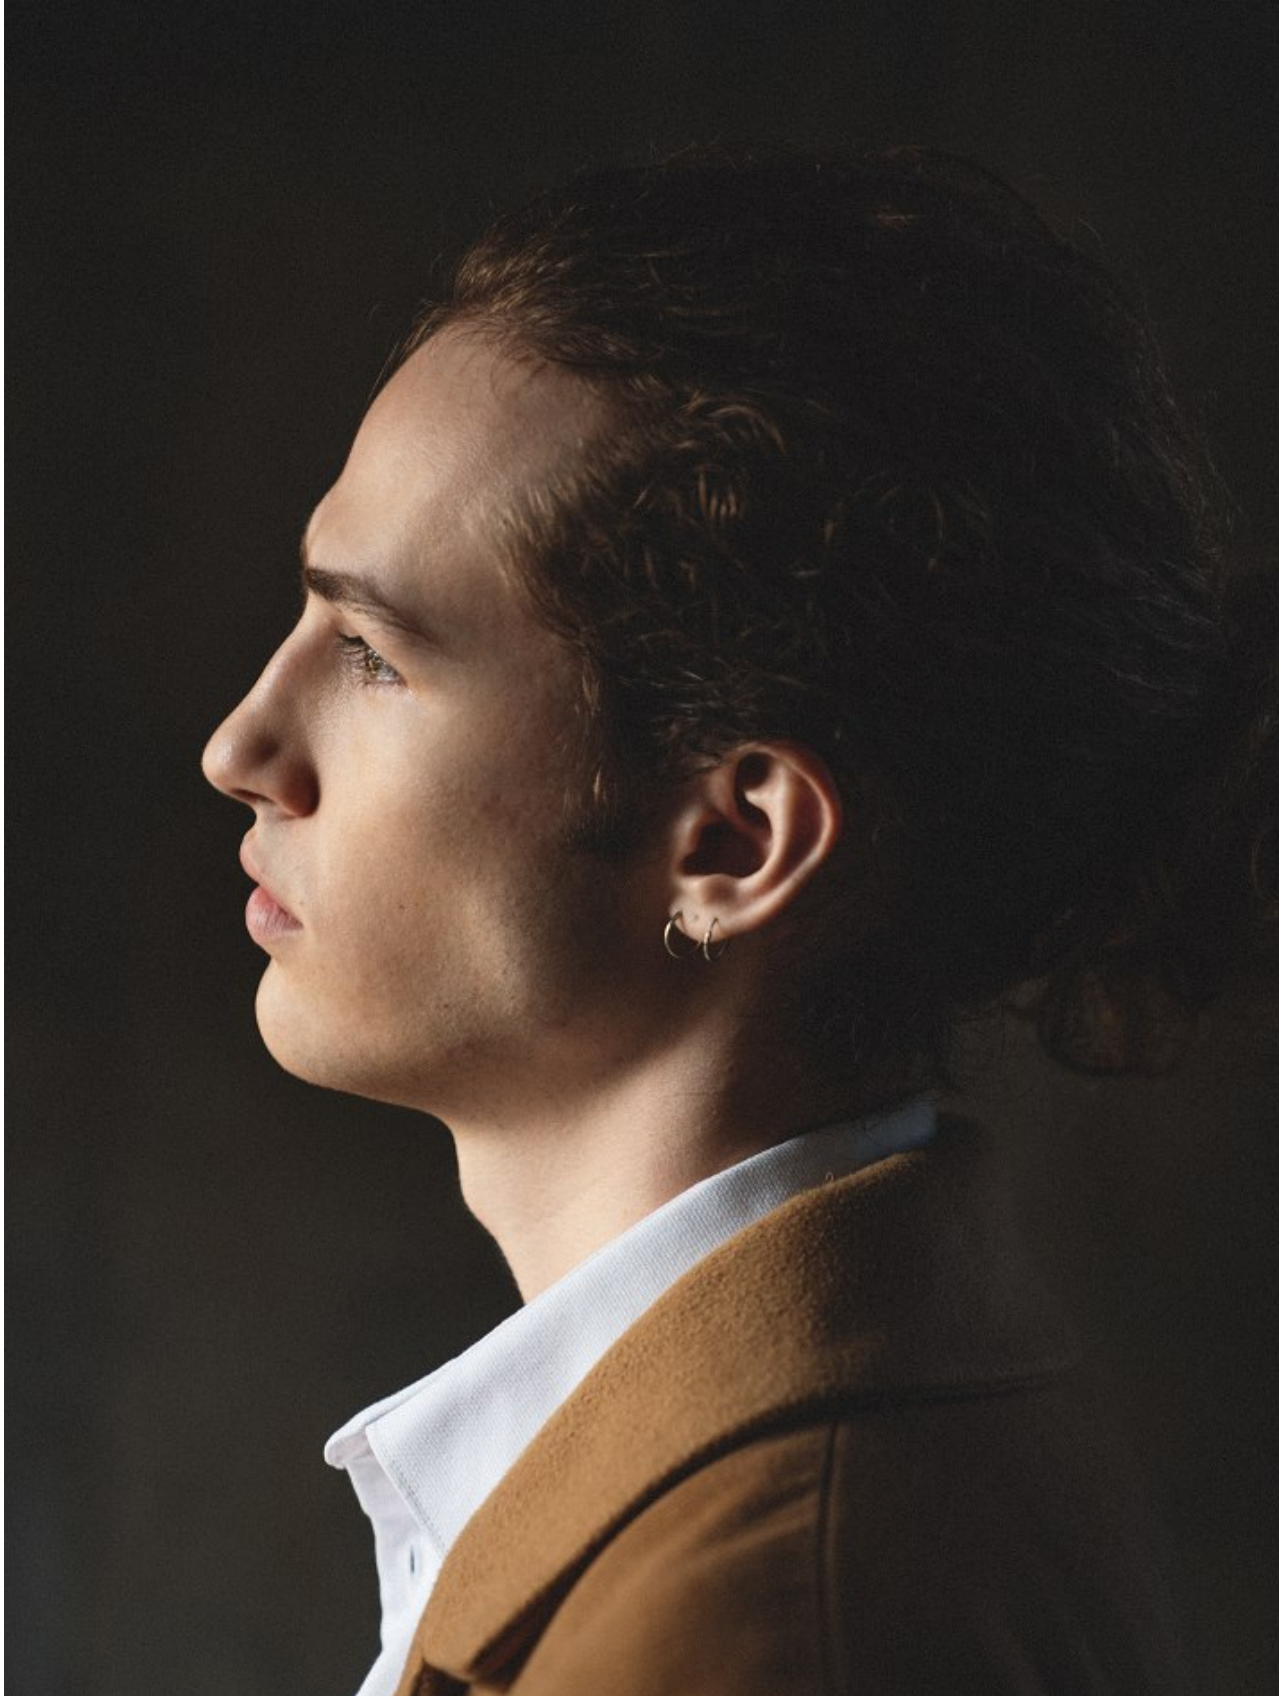

BOSS MODELS

CAPE TOWN

LEO LUND

Height: 190cm Chest: 97cm Waist: 80cm Shoe: 9.5 UK Hair: Dark Blonde Eyes: Blue/Green

BOSS MODELS

CAPE TOWN

LEO LUND

Height: 190cm Chest: 97cm Waist: 80cm Shoe: 9.5 UK Hair: Dark Blonde Eyes: Blue/Green

BOSS MODELS

CAPE TOWN

LEO LUND

Height: 190cm Chest: 97cm Waist: 80cm Shoe: 9.5 UK Hair: Dark Blonde Eyes: Blue/Green