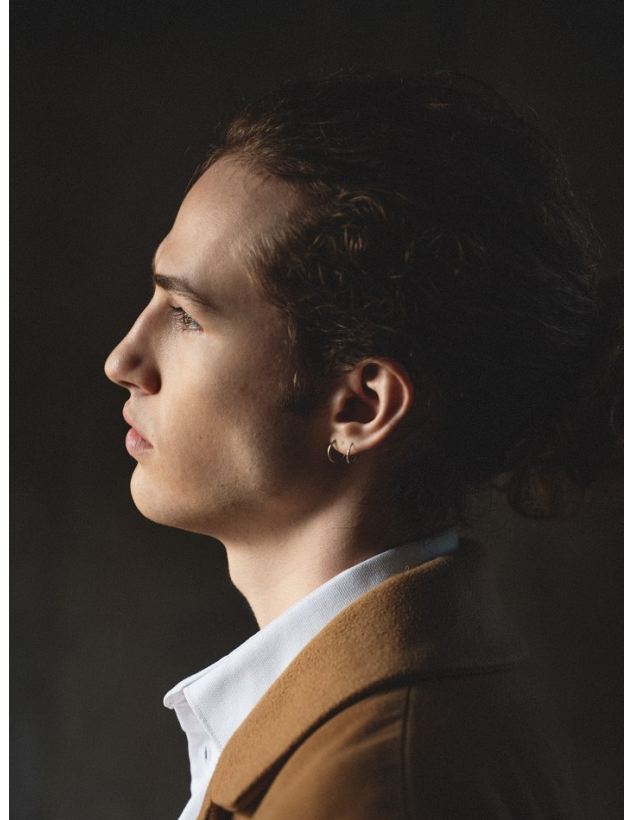

BOSS MODELS

CAPE TOWN

LEO LUND

Height: 190cm Chest: 97cm Waist: 80cm Shoe: 9.5 UK Hair: Dark Blonde Eyes: Blue/Green

BOSS MODELS

CAPE TOWN

LEO LUND

Height: 190cm Chest: 97cm Waist: 80cm Shoe: 9.5 UK Hair: Dark Blonde Eyes: Blue/Green

BOSS MODELS

CAPE TOWN

LEO LUND

Height: 190cm Chest: 97cm Waist: 80cm Shoe: 9.5 UK Hair: Dark Blonde Eyes: Blue/Green