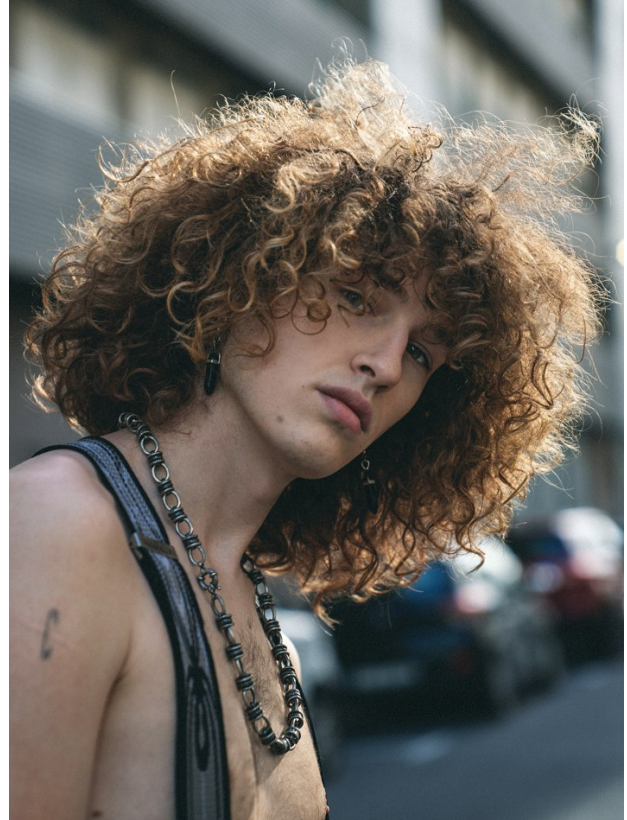

BOSS MODELS

CAPE TOWN

LEO LUND

Height: 190cm Chest: 97cm Waist: 80cm Shoe: 9.5 UK Hair: Dark Blonde Eyes: Blue/Green

BOSS MODELS

CAPE TOWN

LEO LUND

Height: 190cm Chest: 97cm Waist: 80cm Shoe: 9.5 UK Hair: Dark Blonde Eyes: Blue/Green

BOSS MODELS

CAPE TOWN

LEO LUND

Height: 190cm Chest: 97cm Waist: 80cm Shoe: 9.5 UK Hair: Dark Blonde Eyes: Blue/Green