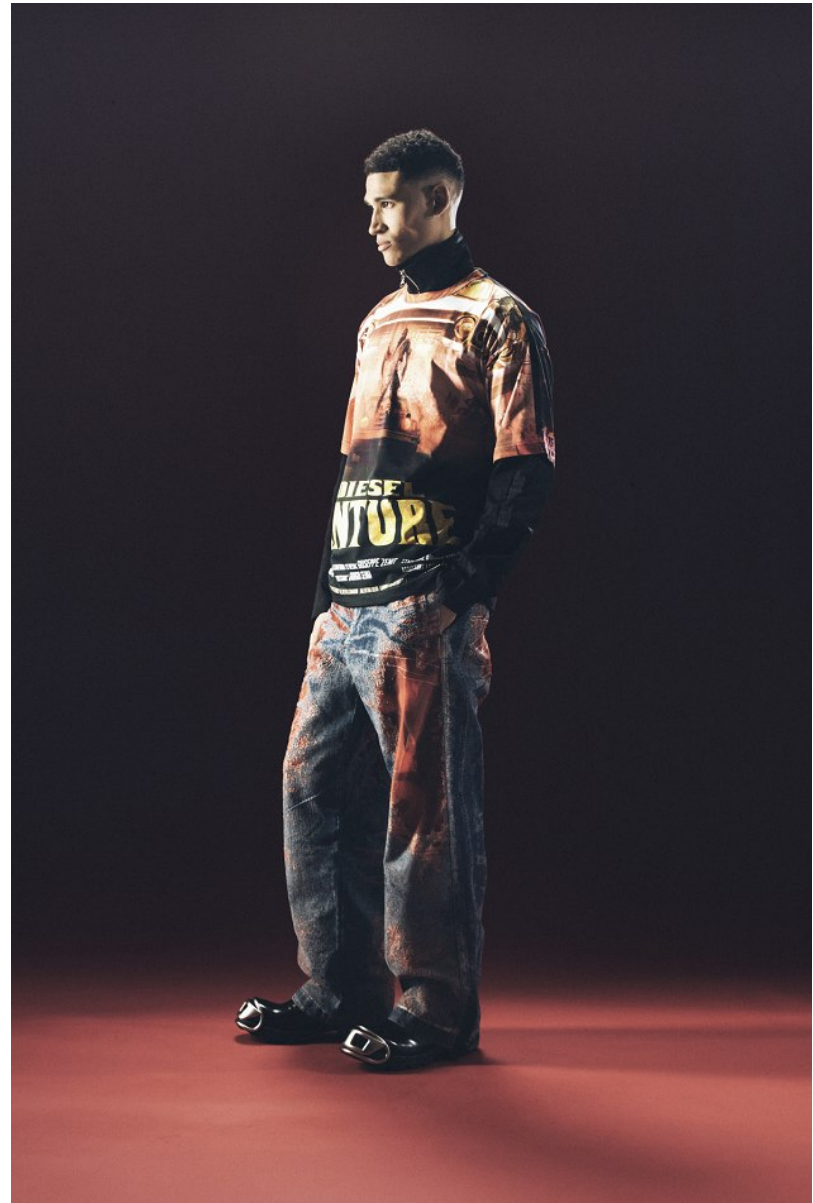

BOSS MODELS

CAPE TOWN

ETHAN SEAGREN

Height: 180cm Chest: 92cm Waist: 69cm Suit: 36 R Shoe: 8 UK Hair: Black Eyes: Brown

BOSS MODELS

CAPE TOWN

ETHAN SEAGREN

Height: 180cm Chest: 92cm Waist: 69cm Suit: 36 R Shoe: 8 UK Hair: Black Eyes: Brown