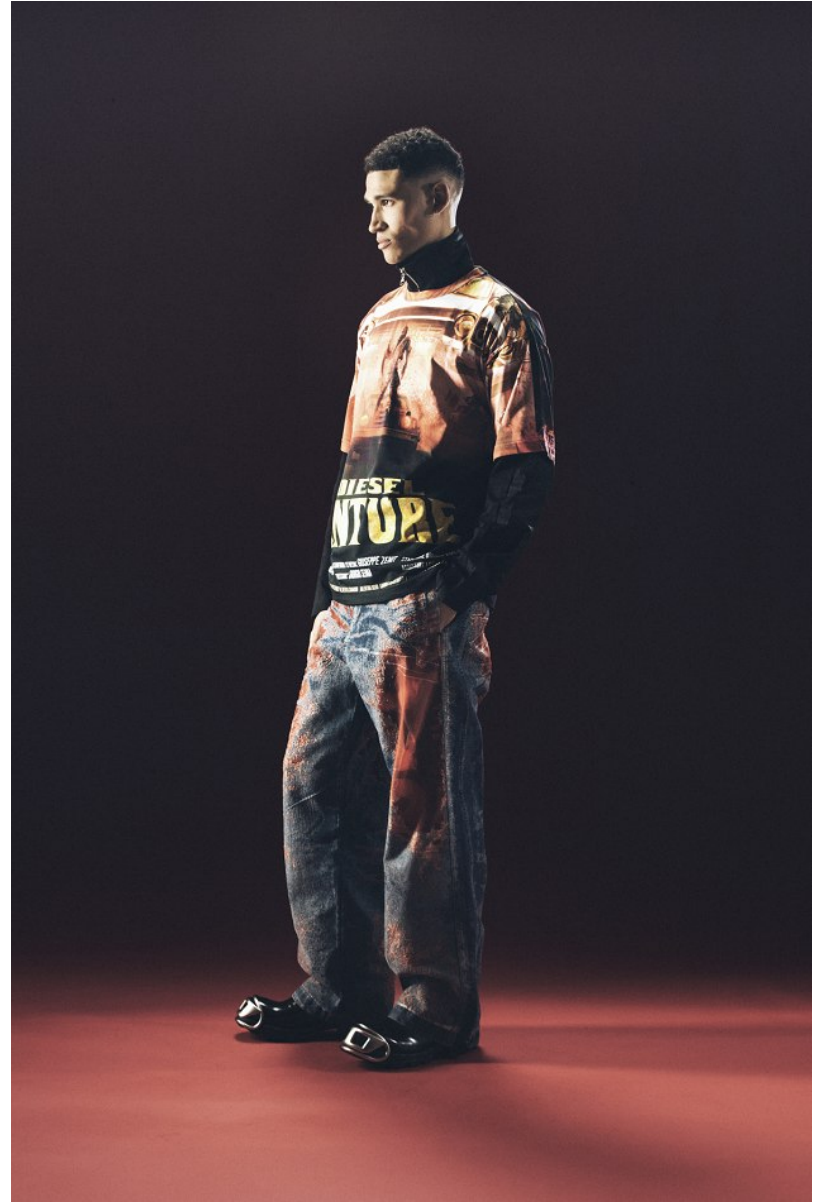

BOSS MODELS

CAPE TOWN

ETHAN SEAGREN

Height: 180cm Chest: 97cm Waist: 69cm Suit: 36 R Shoe: 8 UK Hair: Black Eyes: Brown