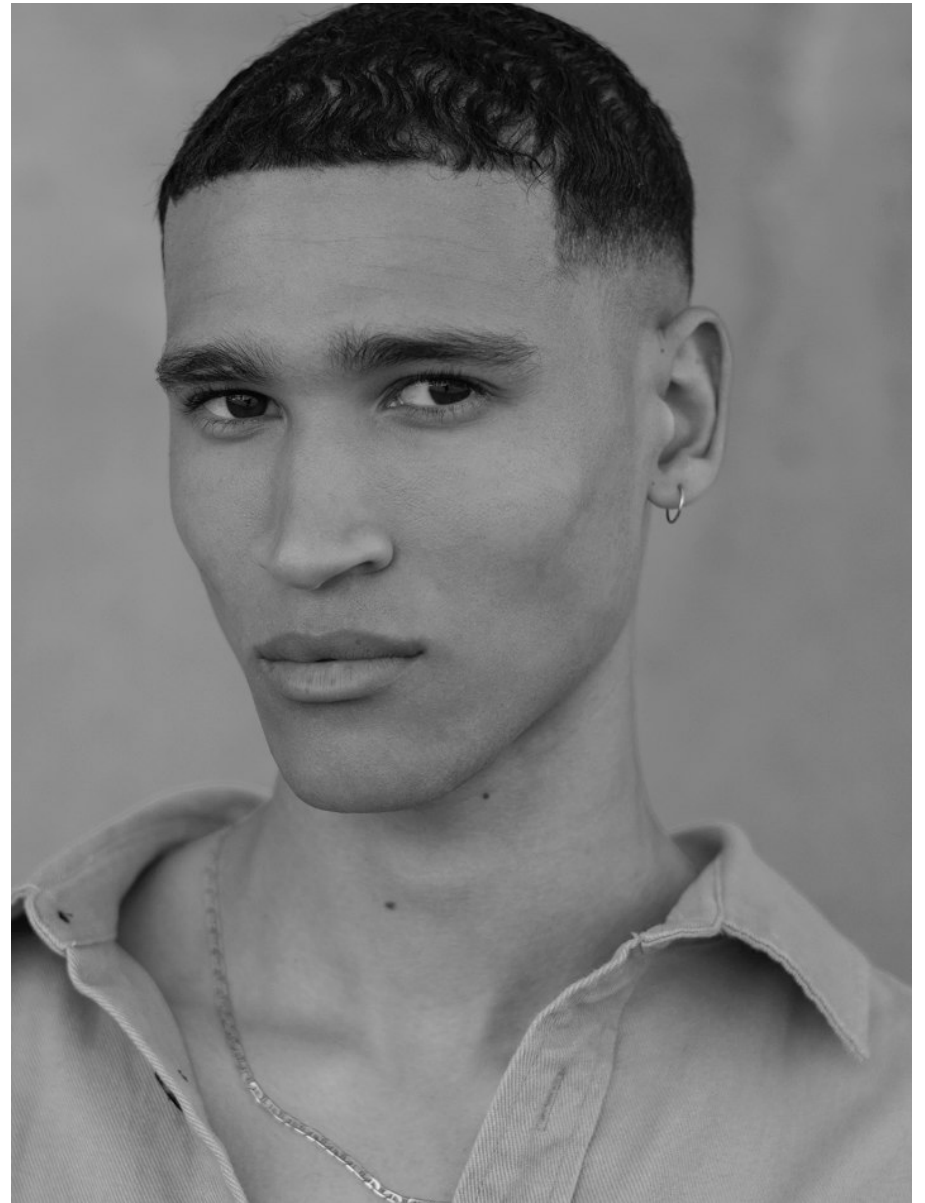

# BOSS MODELS

CAPE TOWN

**ETHAN SEAGREN**

Height: 180cm Chest: 97cm Waist: 69cm Suit: 36 R Shoe: 8 UK Hair: Black Eyes: Brown