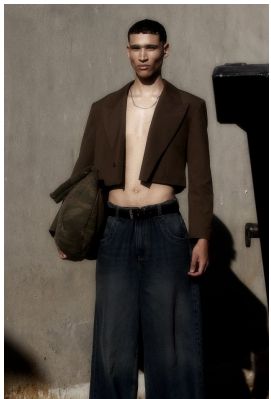

# BOSS MODELS

CAPE TOWN

ETHAN SEAGREN

Height: 180cm Chest: 92cm Waist: 69cm Suit: 36 R Shoe: 8 UK Hair: Black Eyes: Brown