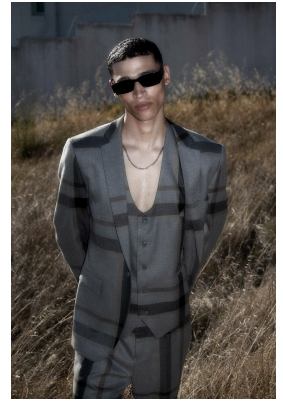

# BOSS MODELS

CAPE TOWN

ETHAN SEAGREN

Height: 180cm Chest: 92cm Waist: 69cm Suit: 36 R Shoe: 8 UK Hair: Black Eyes: Brown