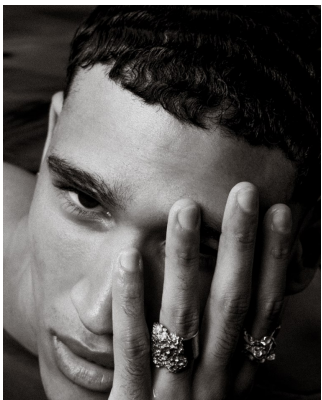

# BOSS MODELS

CAPE TOWN

ETHAN SEAGREN

Height: 180cm Chest: 92cm Waist: 69cm Suit: 36 R Shoe: 8 UK Hair: Black Eyes: Brown