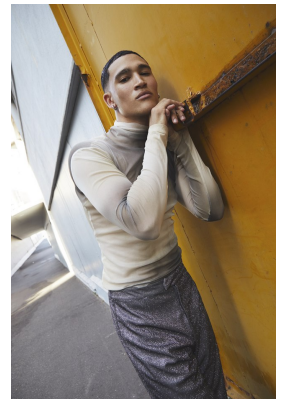

# BOSS MODELS

CAPE TOWN

ETHAN SEAGREN

Height: 180cm Chest: 92cm Waist: 69cm Suit: 36 R Shoe: 8 UK Hair: Black Eyes: Brown