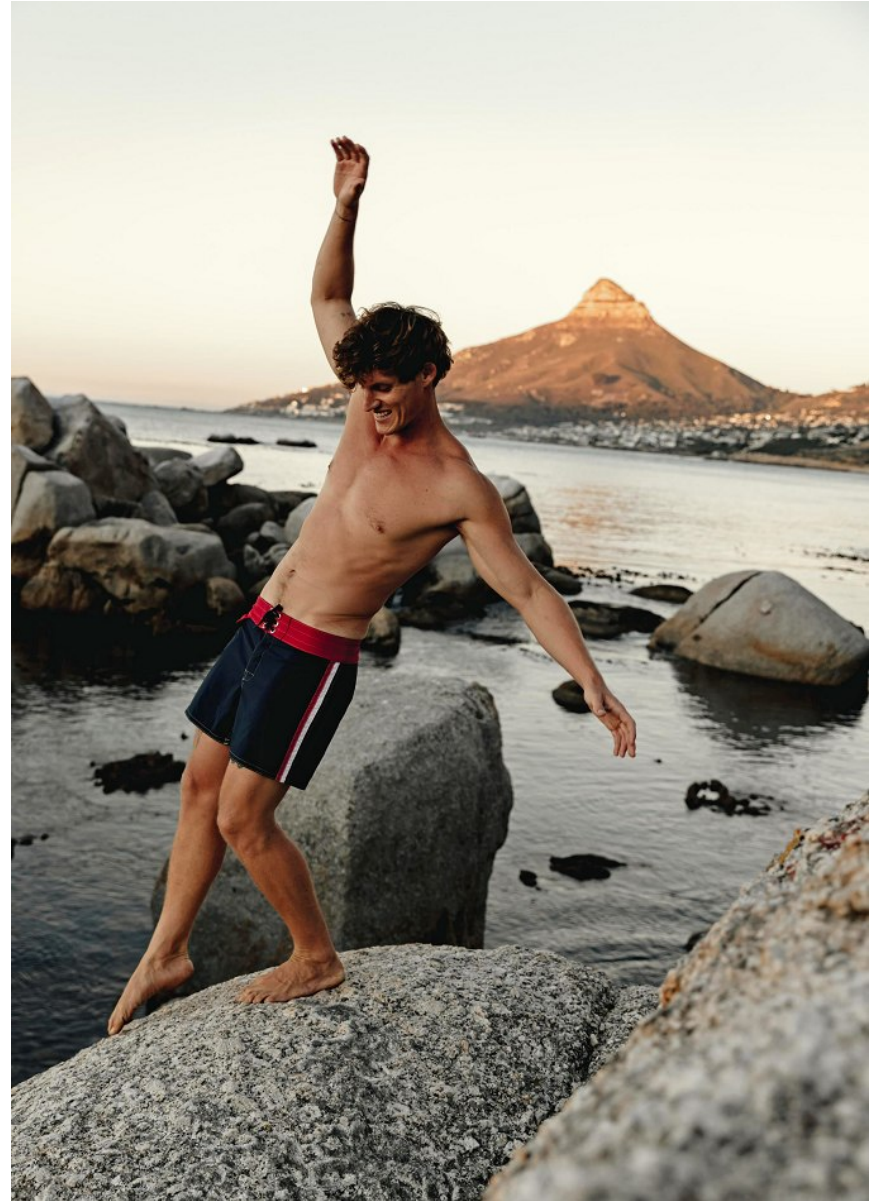

BOSS MODELS

CAPE TOWN

JOSHUA HERSELMAN

Height: 184cm Chest: 100cm Waist: 79cm Suit: 40 R Shoe: 10 UK Hair: Blonde Eyes: Blue

BOSS MODELS

CAPE TOWN

JOSHUA HERSELMAN

Height: 184cm Chest: 100cm Waist: 79cm Suit: 40 R Shoe: 10 UK Hair: Blonde Eyes: Blue