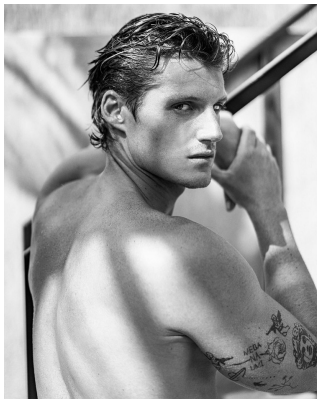

BOSS MODELS

CAPE TOWN

JOSHUA HERSELMAN

Height: 184cm Chest: 100cm Waist: 79cm Suit: 40 R Shoe: 10 UK Hair: Blonde Eyes: Blue

BOSS MODELS

CAPE TOWN

JOSHUA HERSELMAN

Height: 184cm Chest: 100cm Waist: 79cm Suit: 40 R Shoe: 10 UK Hair: Blonde Eyes: Blue