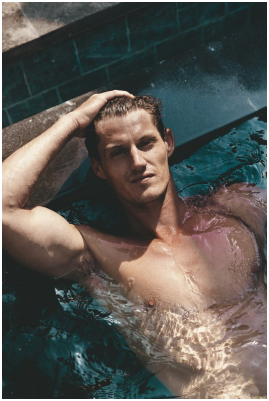

BOSS MODELS

CAPE TOWN

JOSHUA HERSELMAN

Height: 184cm Chest: 100cm Waist: 79cm Suit: 40 R Shoe: 10 UK Hair: Blonde Eyes: Blue

BOSS MODELS

CAPE TOWN

JOSHUA HERSELMAN

Height: 184cm Chest: 100cm Waist: 79cm Suit: 40 R Shoe: 10 UK Hair: Blonde Eyes: Blue