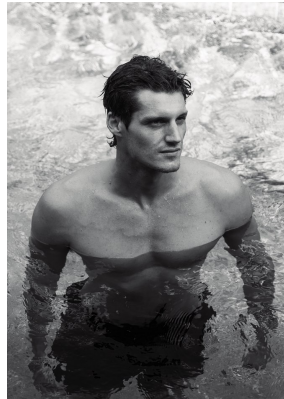

BOSS MODELS

CAPE TOWN

JOSHUA HERSELMAN

Height: 184cm Chest: 100cm Waist: 79cm Suit: 40 R Shoe: 10 UK Hair: Blonde Eyes: Blue

BOSS MODELS

CAPE TOWN

JOSHUA HERSELMAN

Height: 184cm Chest: 100cm Waist: 79cm Suit: 40 R Shoe: 10 UK Hair: Blonde Eyes: Blue