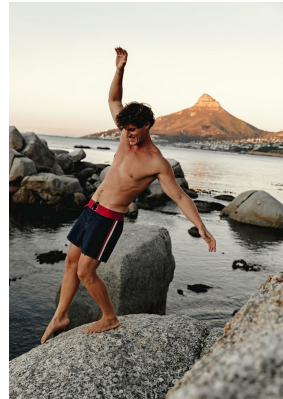

BOSS MODELS

CAPE TOWN

JOSHUA HERSELMAN

Height: 184cm Chest: 100cm Waist: 79cm Suit: 40 R Shoe: 10 UK Hair: Blonde Eyes: Blue

BOSS MODELS

CAPE TOWN

JOSHUA HERSELMAN

Height: 184cm Chest: 100cm Waist: 79cm Suit: 40 R Shoe: 10 UK Hair: Blonde Eyes: Blue