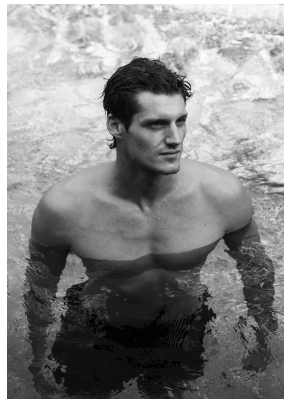

BOSS MODELS

CAPE TOWN

JOSHUA HERSELMAN

Height: 184cm Chest: 100cm Waist: 79cm Suit: 40 R Shoe: 10 UK Hair: Blonde Eyes: Blue

BOSS MODELS

CAPE TOWN

JOSHUA HERSELMAN

Height: 184cm Chest: 100cm Waist: 79cm Suit: 40 R Shoe: 10 UK Hair: Blonde Eyes: Blue