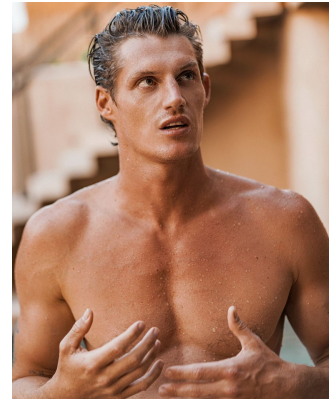

BOSS MODELS

CAPE TOWN

JOSHUA HERSELMAN

Height: 184cm Chest: 100cm Waist: 79cm Suit: 40 R Shoe: 10 UK Hair: Blonde Eyes: Blue

BOSS MODELS

CAPE TOWN

JOSHUA HERSELMAN

Height: 184cm Chest: 100cm Waist: 79cm Suit: 40 R Shoe: 10 UK Hair: Blonde Eyes: Blue