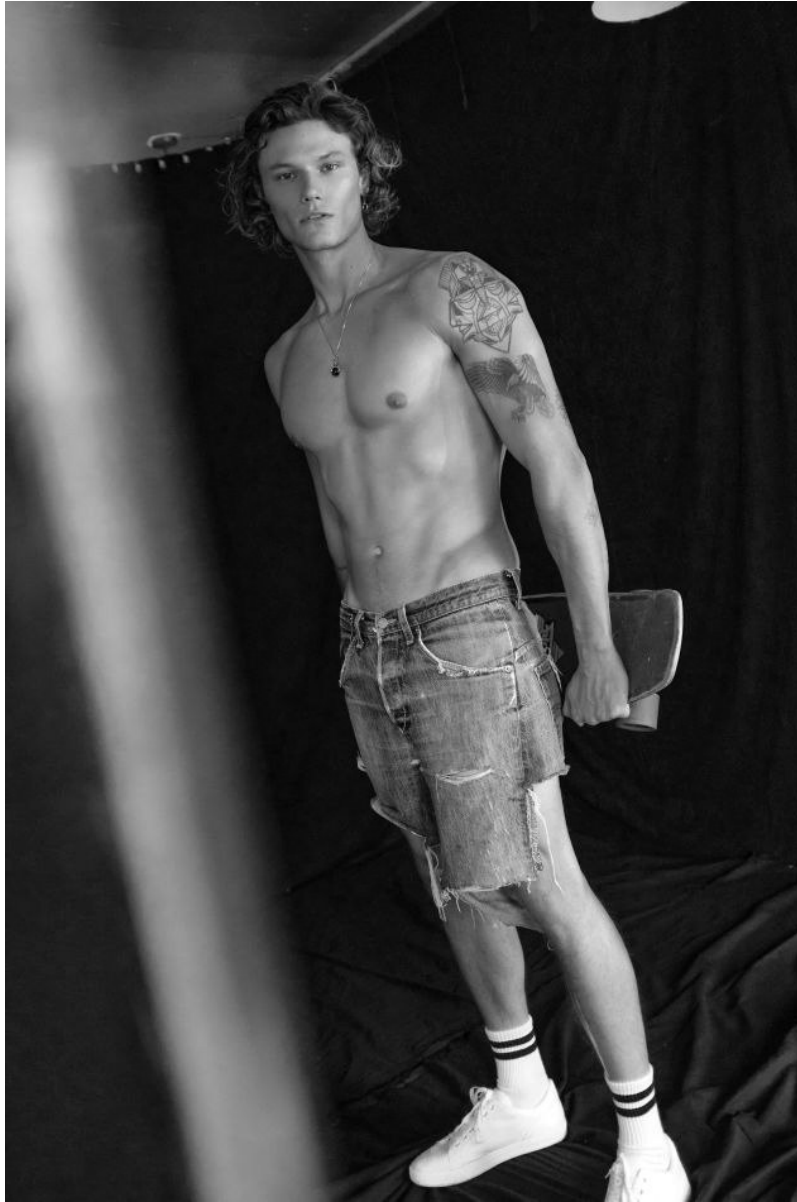

CAMERON MCMILLAN

BOSS MODELS

CAPE TOWN

Height: 183cm Chest: 101cm Waist: 83cm Suit: 40 R Shoe: 9 UK Hair: Dark Brown Eyes: Brown