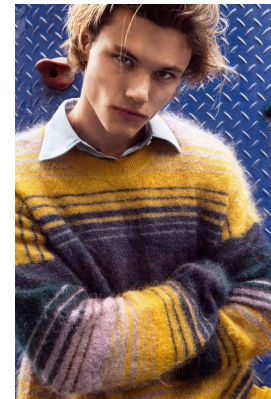

BOSS MODELS

CAPE TOWN

CAMERON MCMILLAN

Height: 183cm Chest: 101cm Waist: 83cm Suit: 40 R Shoe: 9 UK Hair: Dark Brown Eyes: Brown

BOSS MODELS

CAPE TOWN

CAMERON MCMILLAN

Height: 183cm Chest: 101cm Waist: 83cm Suit: 40 R Shoe: 9 UK Hair: Dark Brown Eyes: Brown