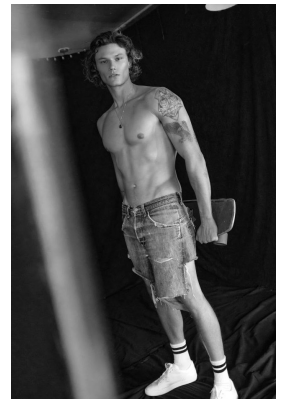

BOSS MODELS

CAPE TOWN

CAMERON MCMILLAN

Height: 183cm Chest: 101cm Waist: 83cm Suit: 40 R Shoe: 9 UK Hair: Dark Brown Eyes: Brown

BOSS MODELS

CAPE TOWN

CAMERON MCMILLAN

Height: 183cm Chest: 101cm Waist: 83cm Suit: 40 R Shoe: 9 UK Hair: Dark Brown Eyes: Brown