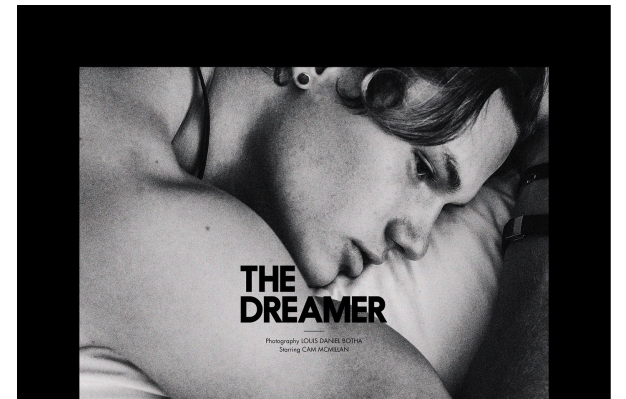

BOSS MODELS

CAPE TOWN

CAMERON MCMILLAN

Height: 183cm Chest: 101cm Waist: 83cm Suit: 40 R Shoe: 9 UK Hair: Dark Brown Eyes: Brown

BOSS MODELS

CAPE TOWN

CAMERON MCMILLAN

Height: 183cm Chest: 101cm Waist: 83cm Suit: 40 R Shoe: 9 UK Hair: Dark Brown Eyes: Brown