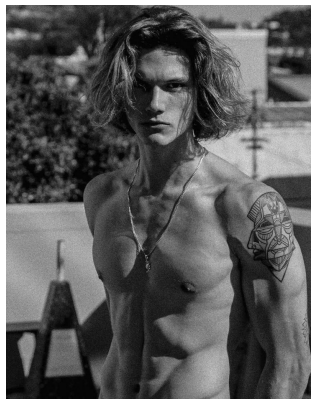

BOSS MODELS

CAPE TOWN

CAMERON MCMILLAN

Height: 183cm Chest: 101cm Waist: 83cm Suit: 40 R Shoe: 9 UK Hair: Dark Brown Eyes: Brown

BOSS MODELS

CAPE TOWN

CAMERON MCMILLAN

Height: 183cm Chest: 101cm Waist: 83cm Suit: 40 R Shoe: 9 UK Hair: Dark Brown Eyes: Brown