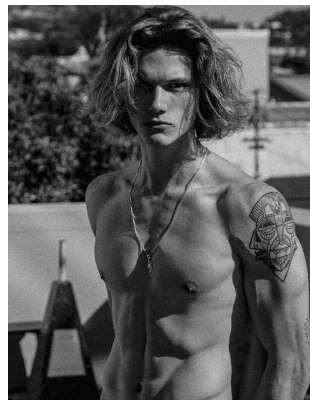

BOSS MODELS

CAPE TOWN

CAMERON MCMILLAN

Height: 183cm Chest: 101cm Waist: 83cm Suit: 40 R Shoe: 9 UK Hair: Dark Brown Eyes: Brown

BOSS MODELS

CAPE TOWN

CAMERON MCMILLAN

Height: 183cm Chest: 101cm Waist: 83cm Suit: 40 R Shoe: 9 UK Hair: Dark Brown Eyes: Brown