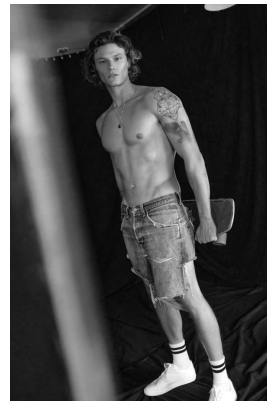

BOSS MODELS

CAPE TOWN

CAMERON MCMILLAN

Height: 183cm Chest: 101cm Waist: 83cm Suit: 40 R Shoe: 9 UK Hair: Dark Brown Eyes: Brown

BOSS MODELS

CAPE TOWN

CAMERON MCMILLAN

Height: 183cm Chest: 101cm Waist: 83cm Suit: 40 R Shoe: 9 UK Hair: Dark Brown Eyes: Brown