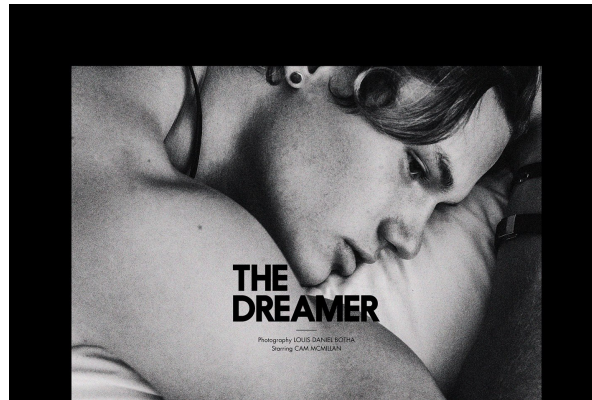

BOSS MODELS

CAPE TOWN

CAMERON MCMILLAN

Height: 183cm Chest: 101cm Waist: 83cm Suit: 40 R Shoe: 9 UK Hair: Dark Brown Eyes: Brown

BOSS MODELS

CAPE TOWN

CAMERON MCMILLAN

Height: 183cm Chest: 101cm Waist: 83cm Suit: 40 R Shoe: 9 UK Hair: Dark Brown Eyes: Brown