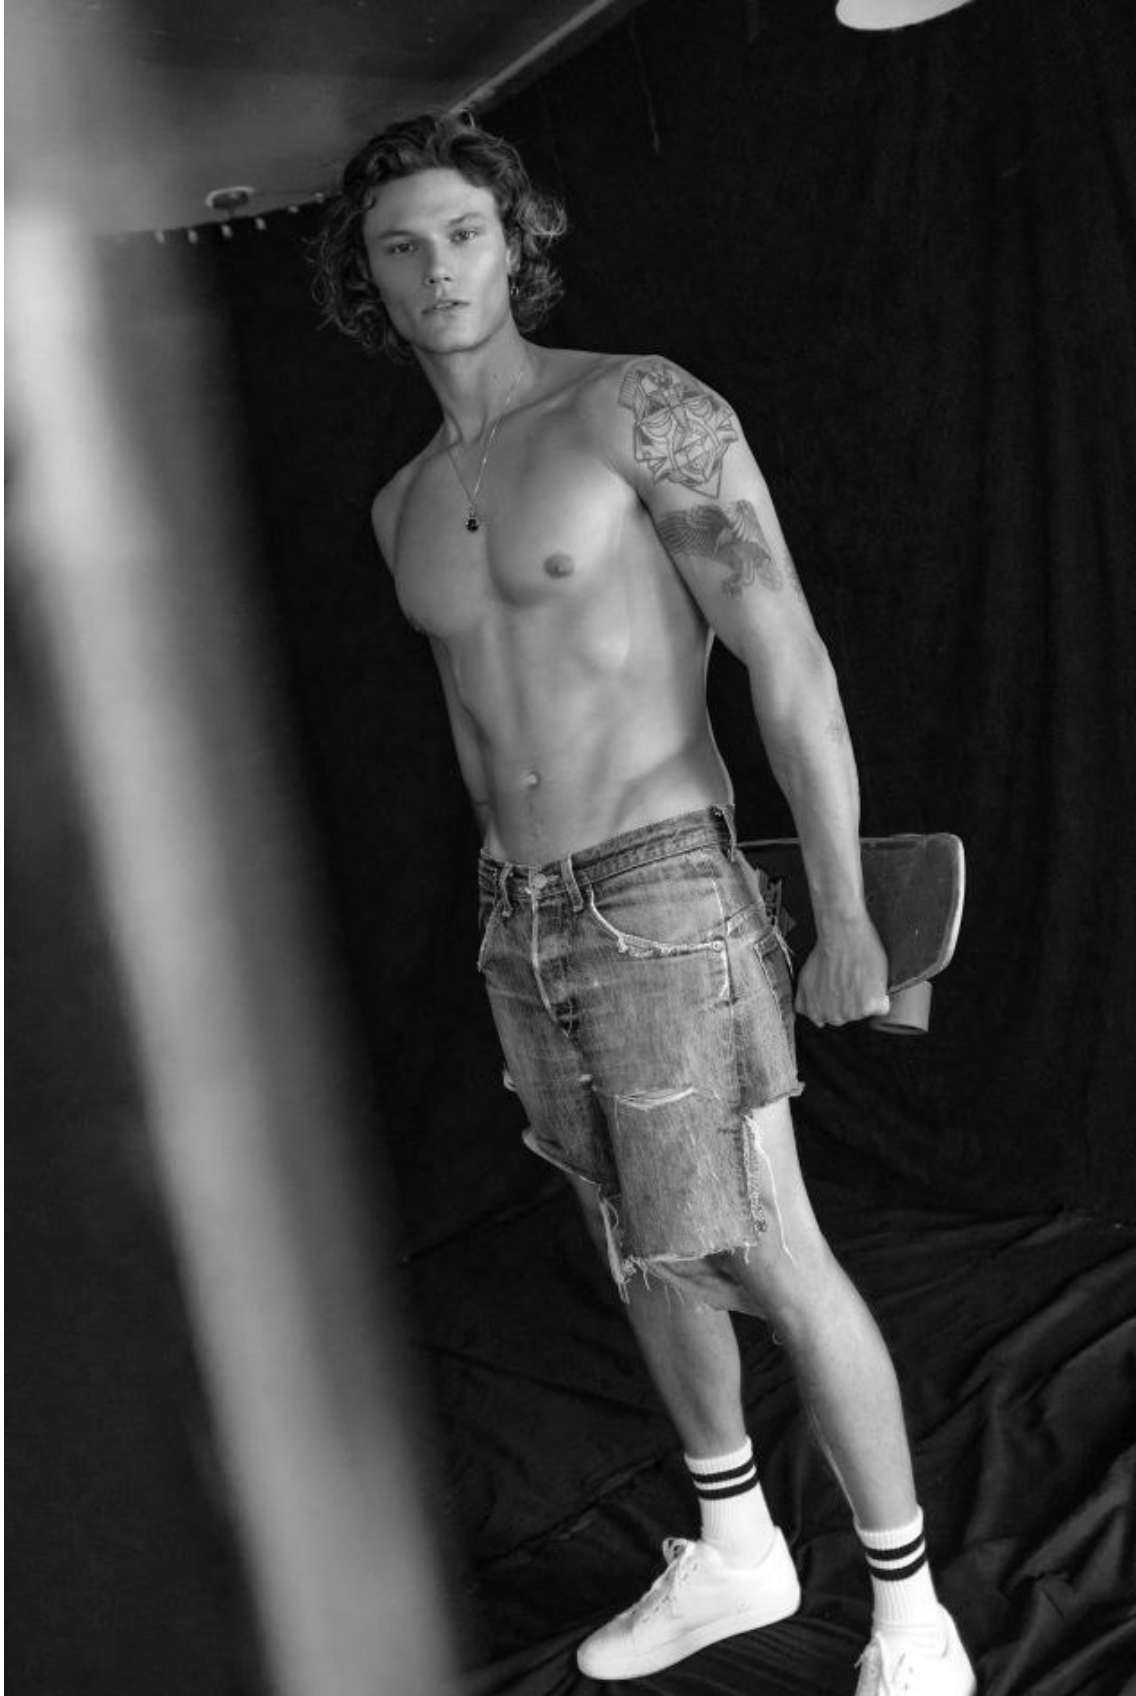

CAMERON MCMILLAN

BOSS MODELS

CAPE TOWN

Height: 183cm Chest: 101cm Waist: 83cm Suit: 40 R Shoe: 9 UK Hair: Dark Brown Eyes: Brown