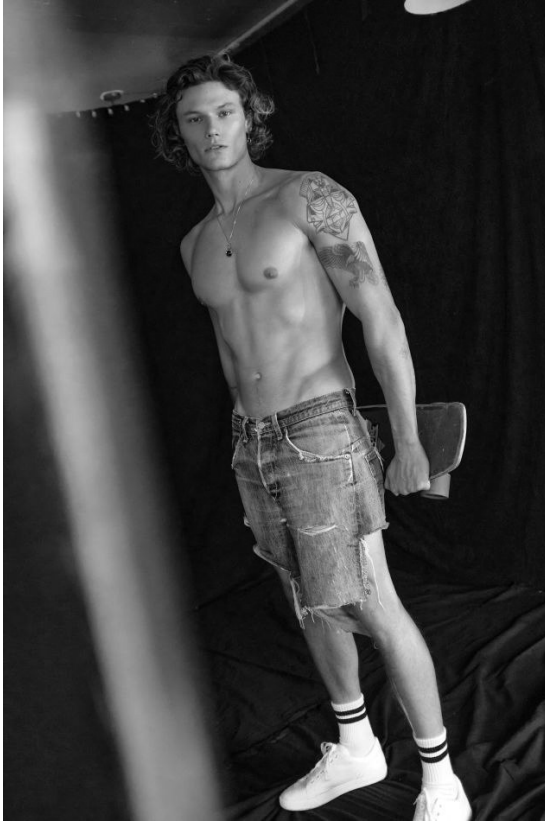

BOSS MODELS

CAPE TOWN

CAMERON MCMILLAN

Height: 183cm Chest: 101cm Waist: 83cm Suit: 40 R Shoe: 9 UK Hair: Dark Brown Eyes: Brown

BOSS MODELS

CAPE TOWN

CAMERON MCMILLAN

Height: 183cm Chest: 101cm Waist: 83cm Suit: 40 R Shoe: 9 UK Hair: Dark Brown Eyes: Brown