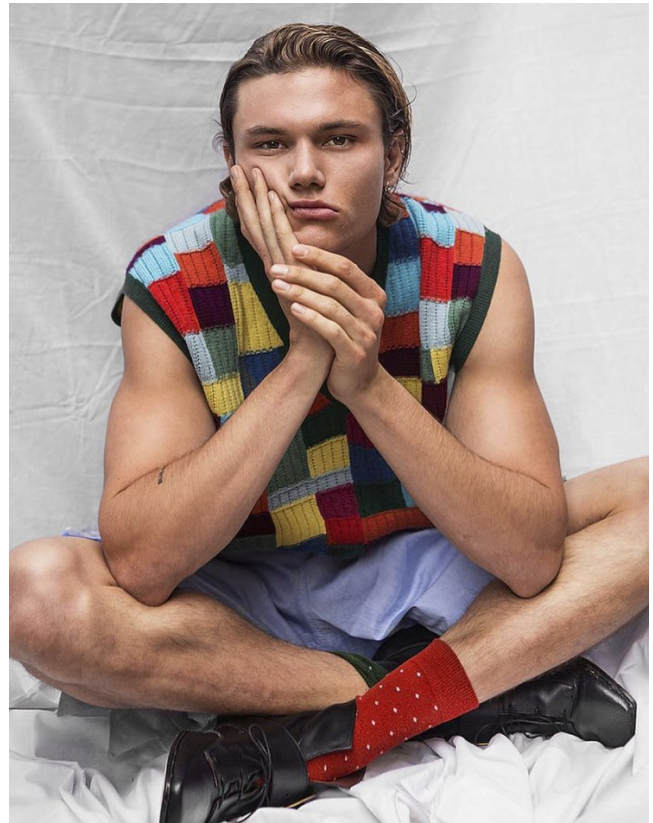

# BOSS MODELS

CAPE TOWN

CAMERON MCMILLAN

Height: 183cm Chest: 101cm Waist: 83cm Suit: 40 R Shoe: 9 UK Hair: Dark Brown Eyes: Brown

# BOSS MODELS

CAPE TOWN

## CAMERON MCMILLAN

Height: 183cm Chest: 101cm Waist: 83cm Suit: 40 R Shoe: 9 UK Hair: Dark Brown Eyes: Brown