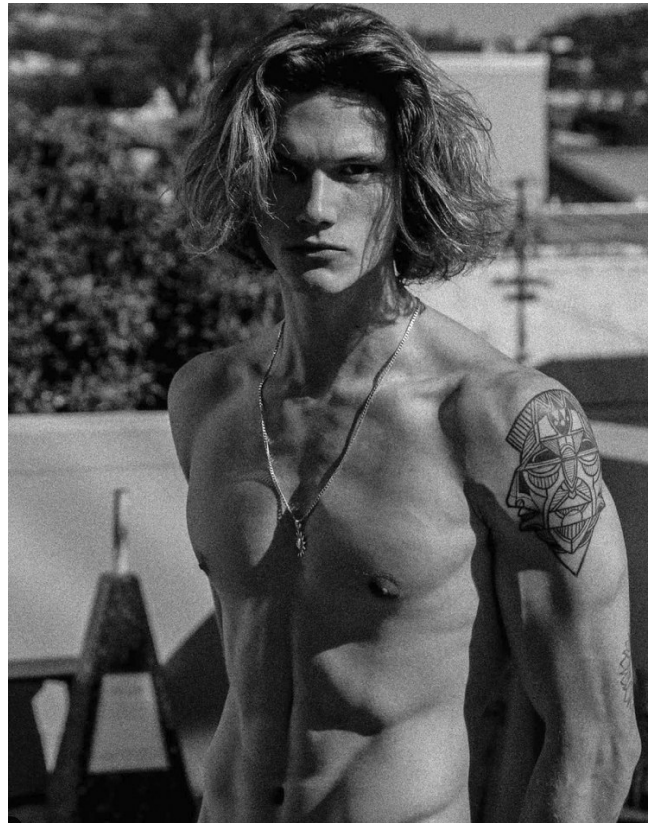

BOSS MODELS

CAPE TOWN

CAMERON MCMILLAN

Height: 183cm Chest: 101cm Waist: 83cm Suit: 40 R Shoe: 9 UK Hair: Dark Brown Eyes: Brown

BOSS MODELS

CAPE TOWN

CAMERON MCMILLAN

Height: 183cm Chest: 101cm Waist: 83cm Suit: 40 R Shoe: 9 UK Hair: Dark Brown Eyes: Brown