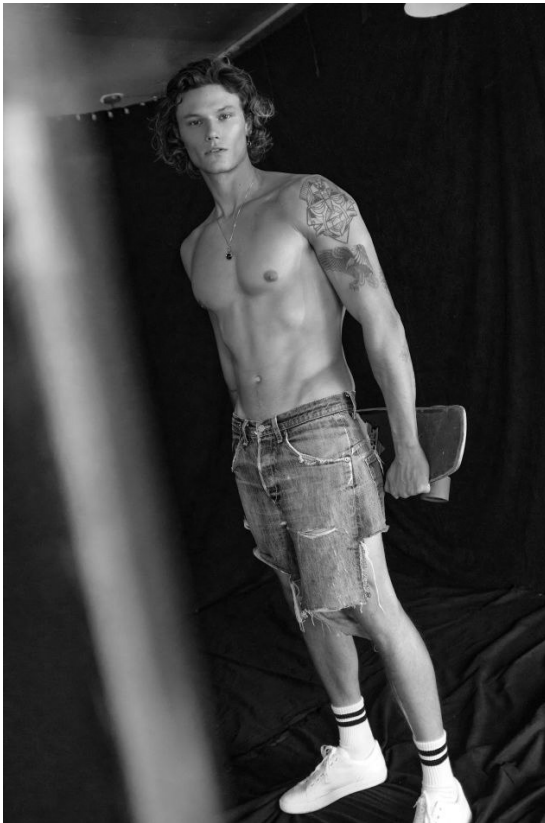

BOSS MODELS

CAPE TOWN

CAMERON MCMILLAN

Height: 183cm Chest: 101cm Waist: 83cm Suit: 40 R Shoe: 9 UK Hair: Dark Brown Eyes: Brown