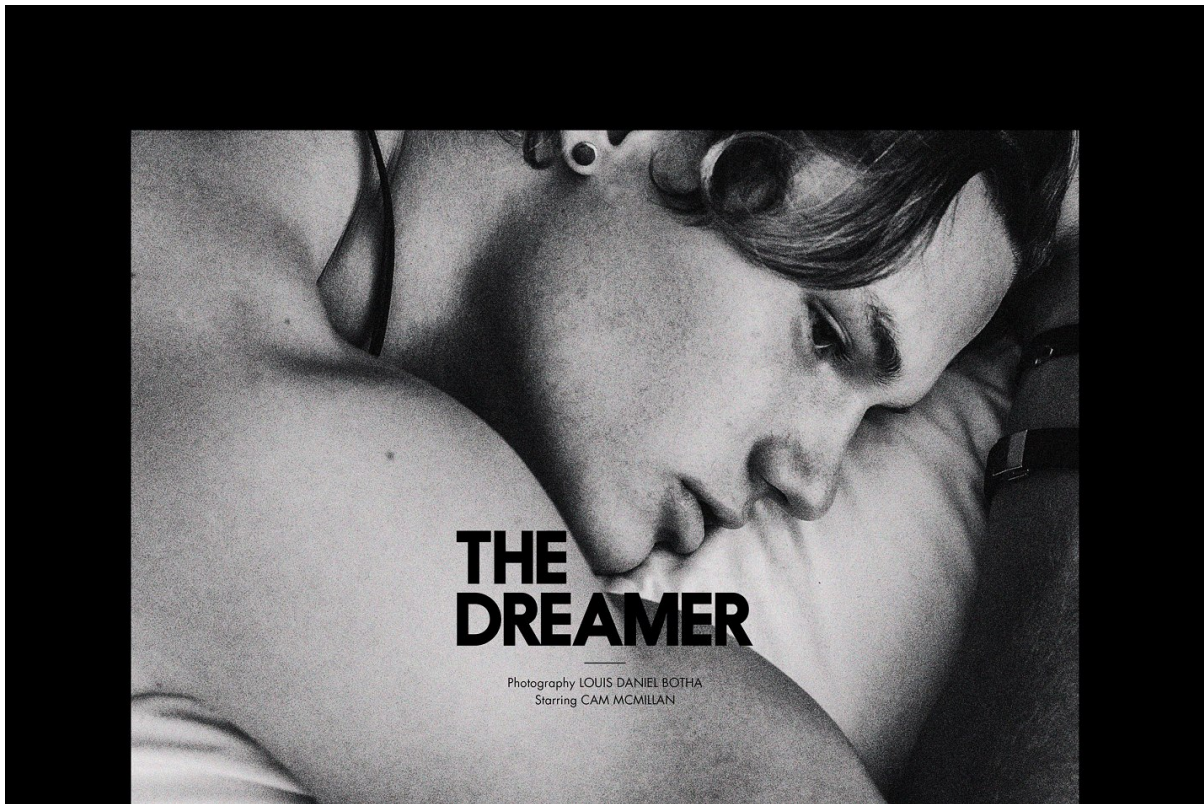

BOSS MODELS

CAPE TOWN

CAMERON MCMILLAN

Height: 183cm Chest: 101cm Waist: 83cm Suit: 40 R Shoe: 9 UK Hair: Dark Brown Eyes: Brown