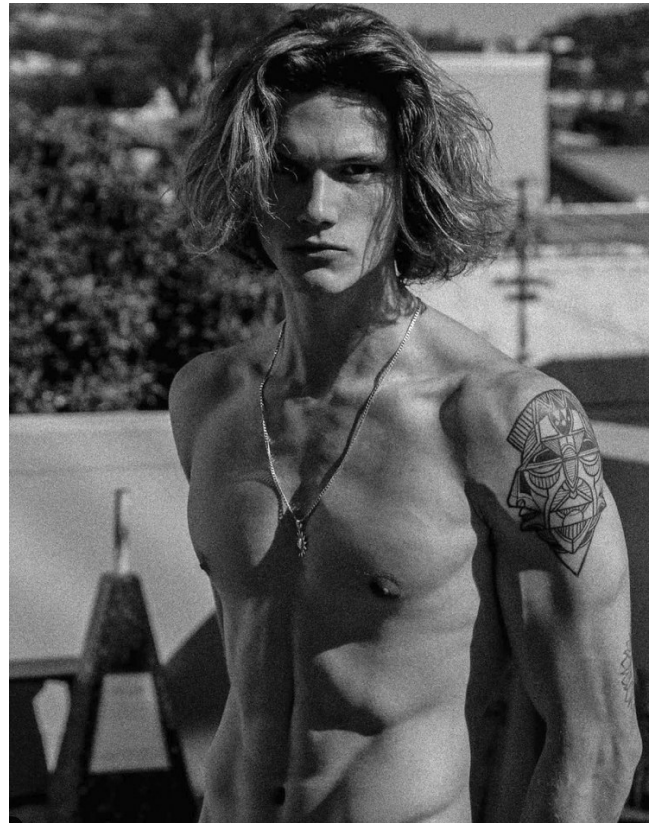

# BOSS MODELS

CAPE TOWN

CAMERON MCMILLAN

Height: 183cm Chest: 101cm Waist: 83cm Suit: 40 R Shoe: 9 UK Hair: Dark Brown Eyes: Brown

## CAMERON MCMILLAN

Height: 183cm Chest: 101cm Waist: 83cm Suit: 40 R Shoe: 9 UK Hair: Dark Brown Eyes: Brown

# BOSS MODELS

CAPE TOWN