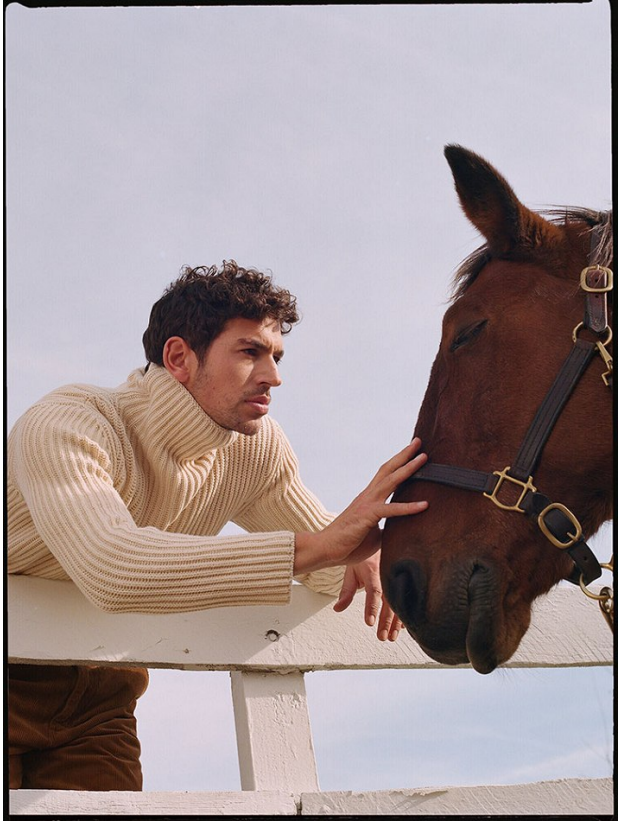

BOSS MODELS

CAPE TOWN

BENJAMIN SACKS

Height: 187cm Chest: 100cm Waist: 80cm Suit: 38 R Shoe: 9.5 UK Hair: Brown Eyes: Brown