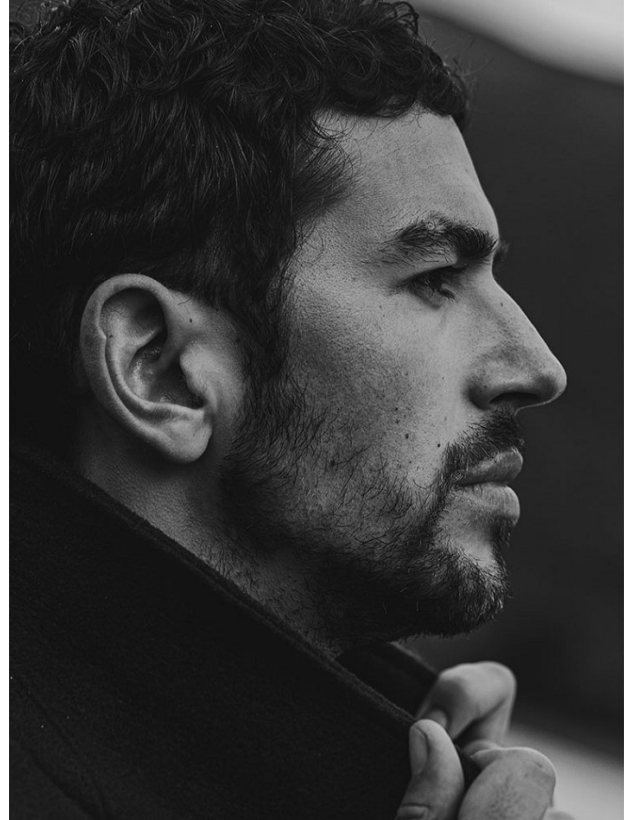

BOSS MODELS

CAPE TOWN

BENJAMIN SACKS

Height: 187cm Chest: 100cm Waist: 80cm Suit: 38 R Shoe: 9.5 UK Hair: Brown Eyes: Brown