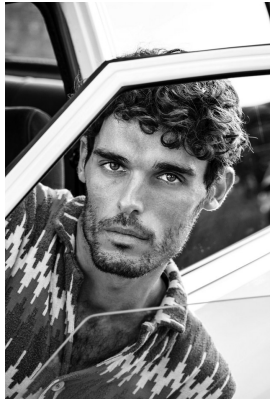

# BOSS MODELS

CAPE TOWN

ANTOINE SAMPIERI

Height: 181cm Chest: 99cm Waist: 79cm Suit: 38 R Shoe: 9 UK Hair: Brown Eyes: Green

# BOSS MODELS

CAPE TOWN