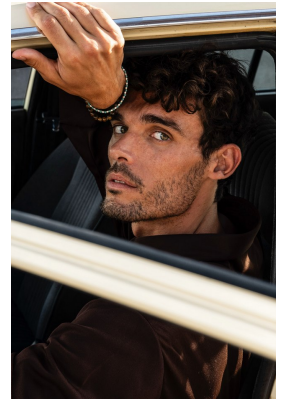

# BOSS MODELS

CAPE TOWN

ANTOINE SAMPIERI

Height: 181cm Chest: 99cm Waist: 79cm Suit: 38 R Shoe: 9 UK Hair: Brown Eyes: Green

# BOSS MODELS

CAPE TOWN