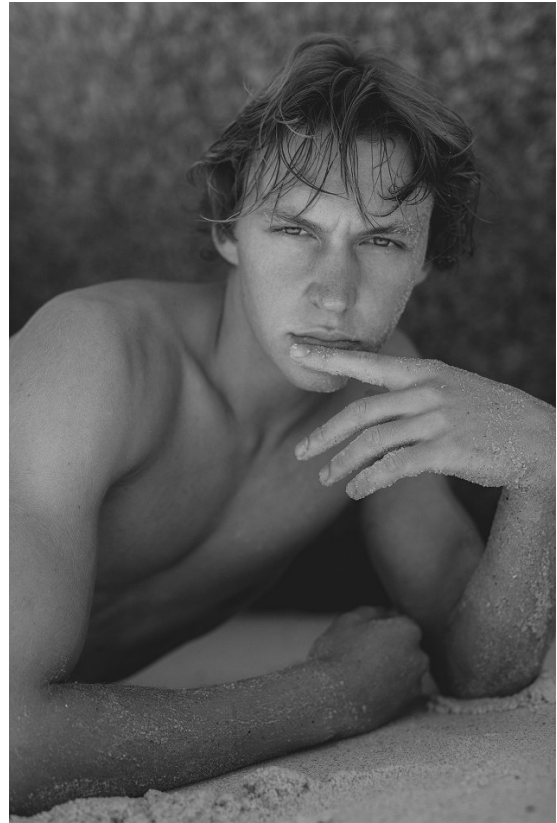

# BOSS MODELS

CAPE TOWN

KEAGAN STRYDOM

Height: 185cm Chest: 94cm Waist: 71cm Suit: 38 R Shoe: 11 UK Hair: Brown Eyes: Blue/Green