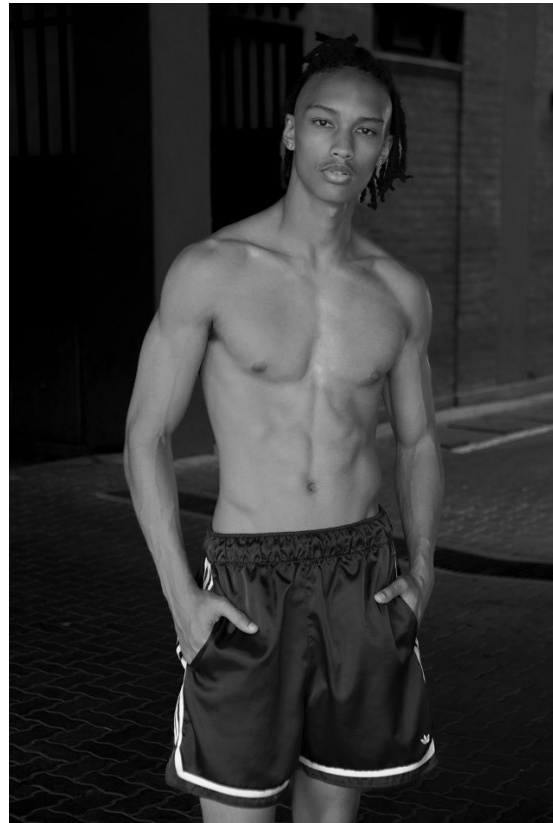

BOSS MODELS

CAPE TOWN

JORDYN BEILING

Height: 183cm Chest: 93cm Waist: 71cm Suit: 36 R Shoe: 9 UK Hair: Brown Eyes: Brown

BOSS MODELS

CAPE TOWN

JORDYN BEILING

Height: 183cm Chest: 93cm Waist: 71cm Suit: 36 R Shoe: 9 UK Hair: Brown Eyes: Brown

BOSS MODELS

CAPE TOWN

JORDYN BEILING

Height: 183cm Chest: 93cm Waist: 71cm Suit: 36 R Shoe: 9 UK Hair: Brown Eyes: Brown