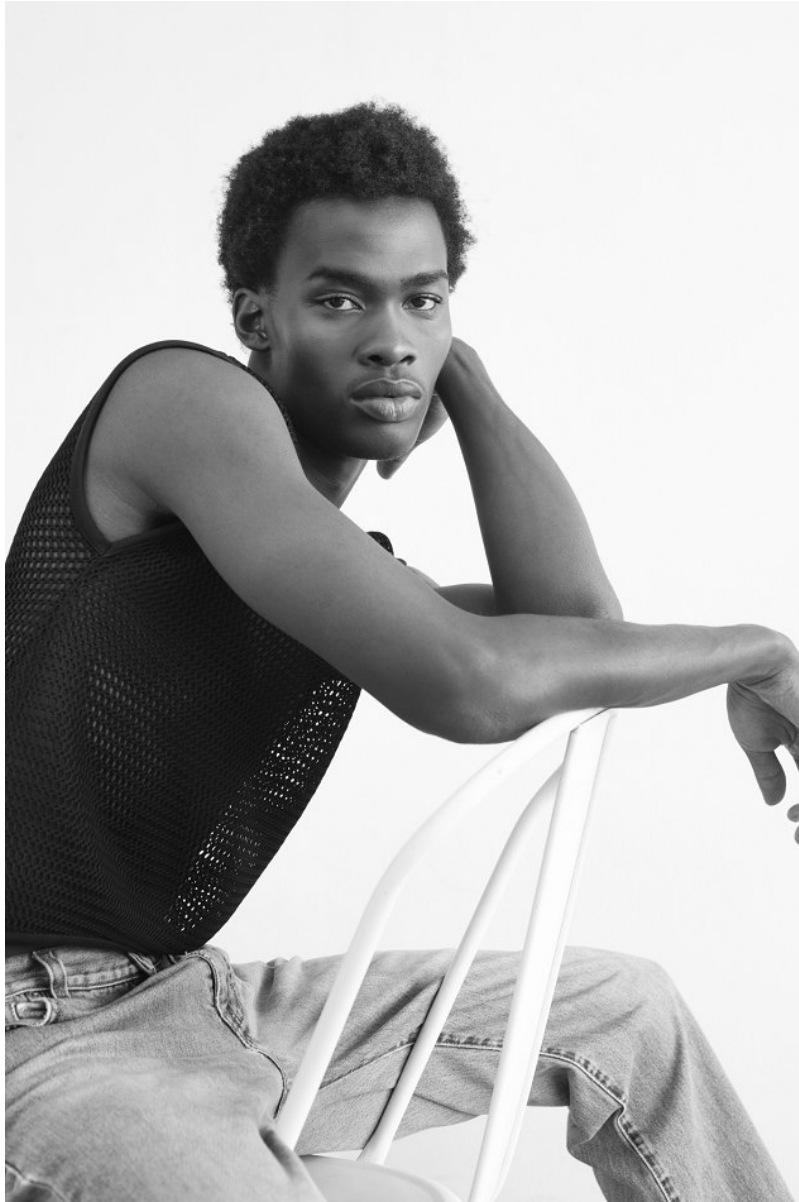

BOSS MODELS

CAPE TOWN

AKHONA NTLABATI

Height: 189cm Chest: 91cm Waist: 73cm Suit: L Shoe: 9 UK Hair: Black Eyes: Brown

BOSS MODELS

CAPE TOWN

AKHONA NTLABATI

Height: 189cm Chest: 91cm Waist: 73cm Suit: L Shoe: 9 UK Hair: Black Eyes: Brown