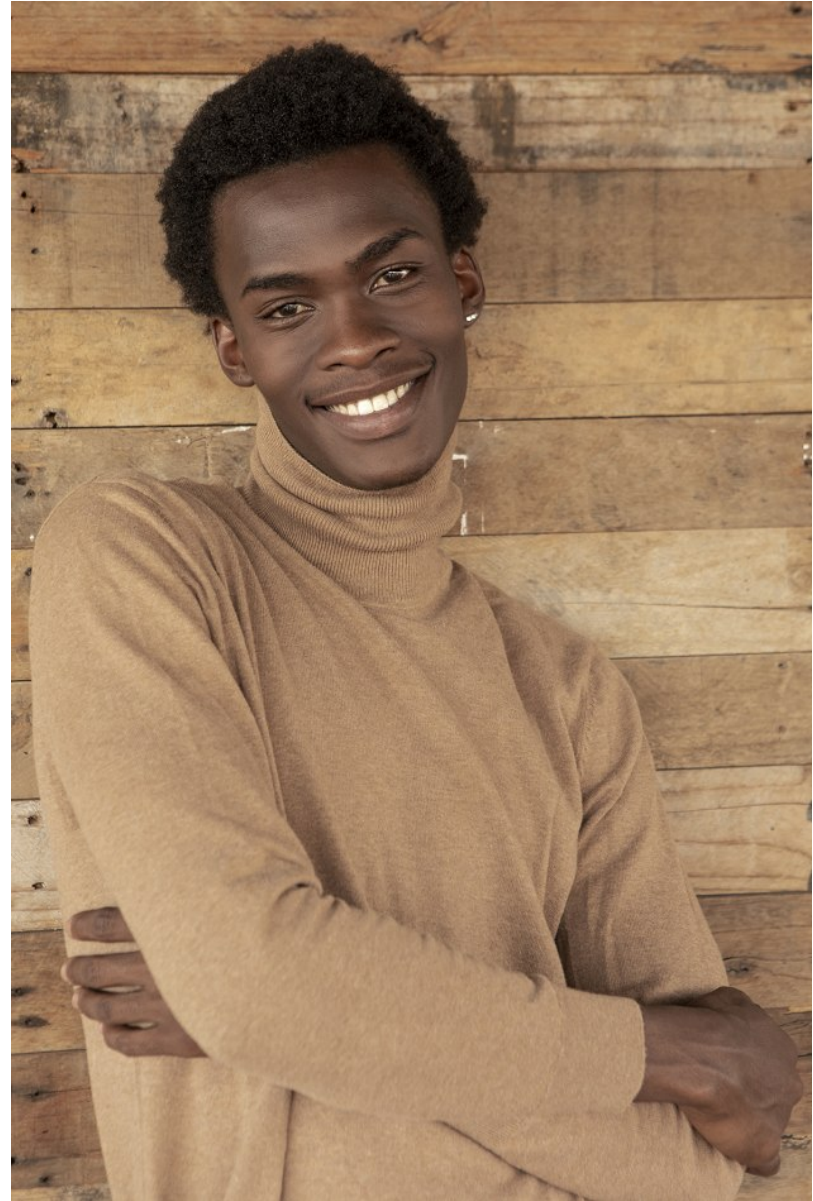

# BOSS MODELS

CAPE TOWN

AKHONA NTLABATI

Height: 189cm Chest: 91cm Waist: 73cm Suit: L Shoe: 9 UK Hair: Black Eyes: Brown