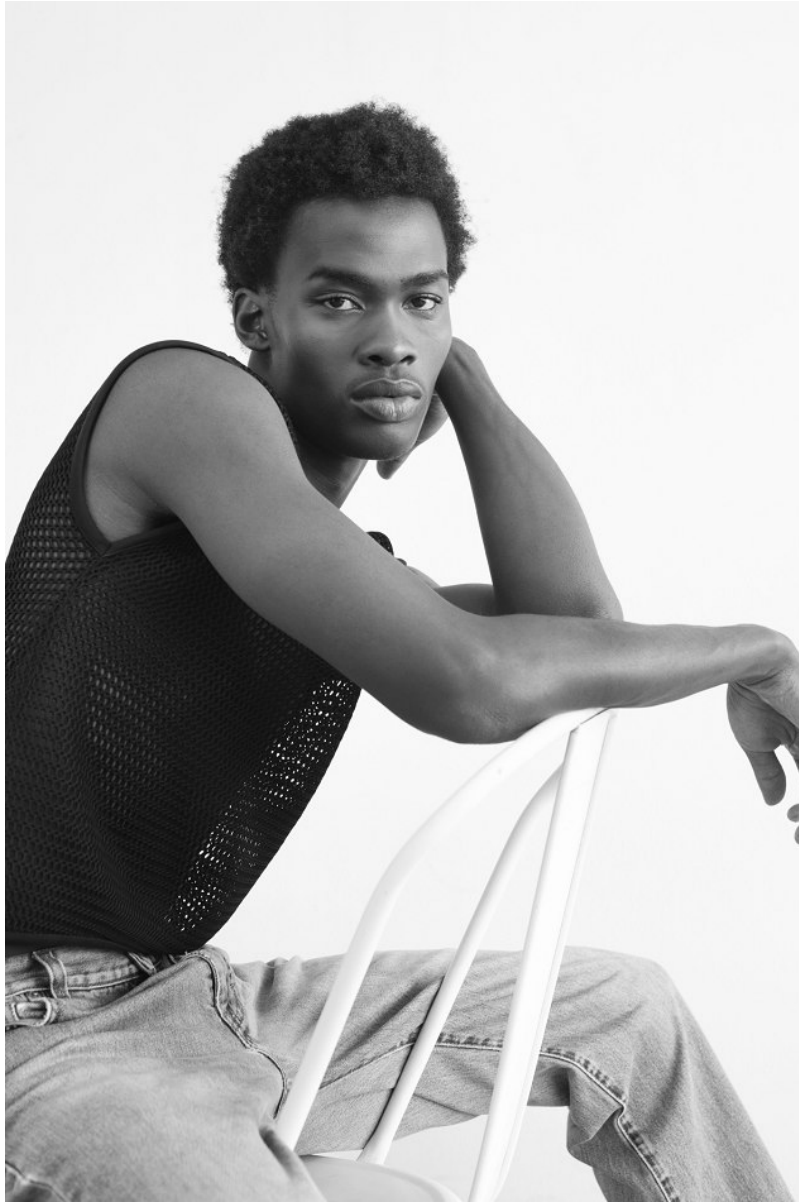

AKHONA NTLABATI

BOSS MODELS

CAPE TOWN

AKHONA NTLABATI

Height: 189cm Chest: 91cm Waist: 73cm Suit: L Shoe: 9 UK Hair: Black Eyes: Brown