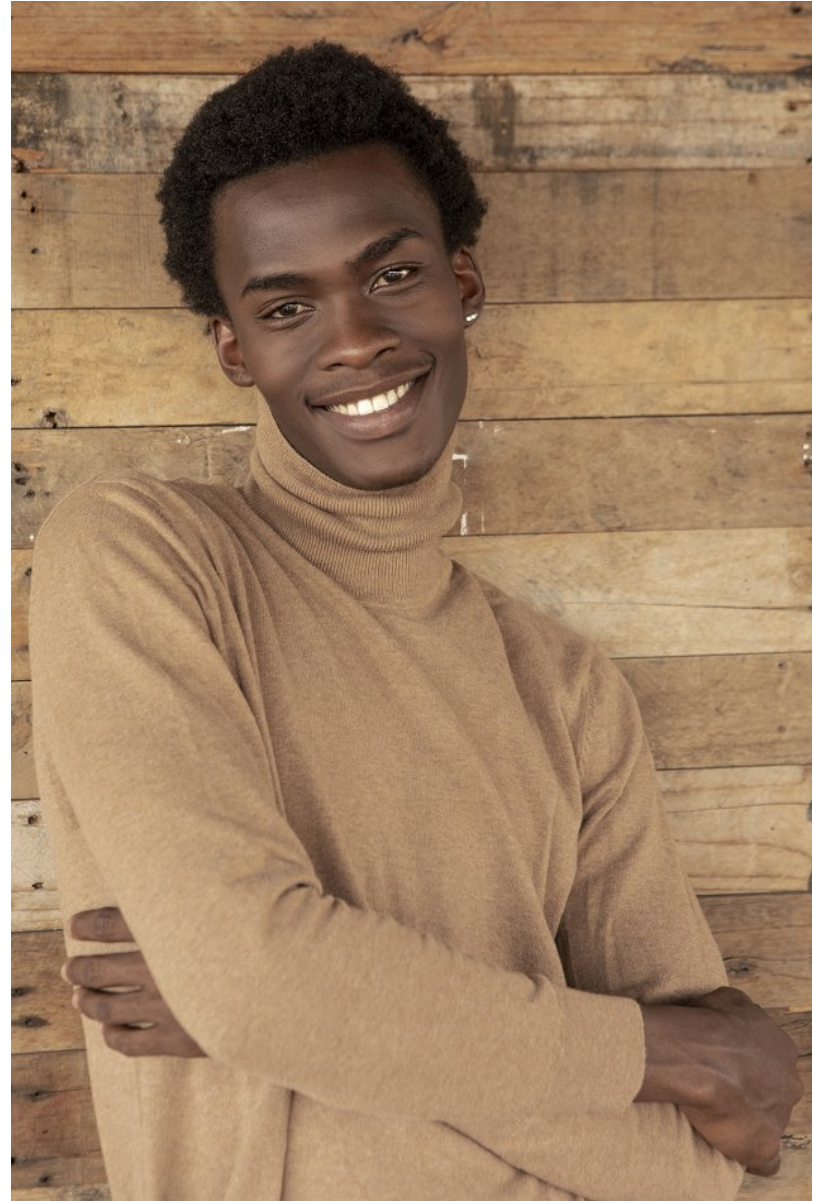

BOSS MODELS

CAPE TOWN

AKHONA NTLABATI

Height: 189cm Chest: 91cm Waist: 73cm Suit: L Shoe: 9 UK Hair: Black Eyes: Brown

BOSS MODELS

CAPE TOWN

AKHONA NTLABATI

Height: 189cm Chest: 91cm Waist: 73cm Suit: L Shoe: 9 UK Hair: Black Eyes: Brown

BOSS MODELS

CAPE TOWN

AKHONA NTLABATI

Height: 189cm Chest: 91cm Waist: 73cm Suit: L Shoe: 9 UK Hair: Black Eyes: Brown