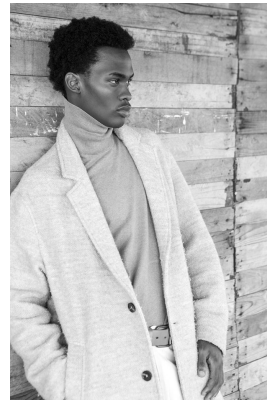

BOSS MODELS

CAPE TOWN

AKHONA NTLABATI

Height: 189cm Chest: 91cm Waist: 73cm Suit: L Shoe: 9 UK Hair: Black Eyes: Brown