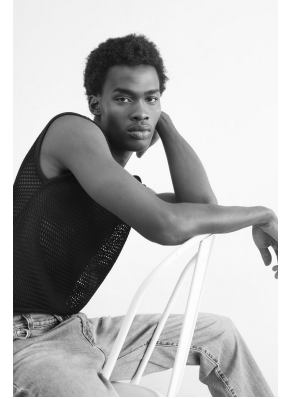

BOSS MODELS

CAPE TOWN

AKHONA NTLABATI

Height: 189cm Chest: 91cm Waist: 73cm Suit: L Shoe: 9 UK Hair: Black Eyes: Brown