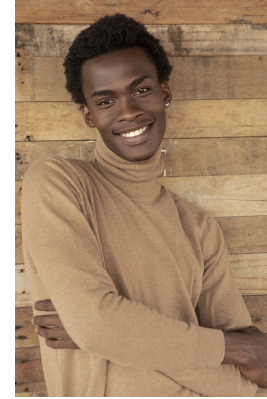

BOSS MODELS

CAPE TOWN

AKHONA NTLABATI

Height: 189cm Chest: 91cm Waist: 73cm Suit: L Shoe: 9 UK Hair: Black Eyes: Brown