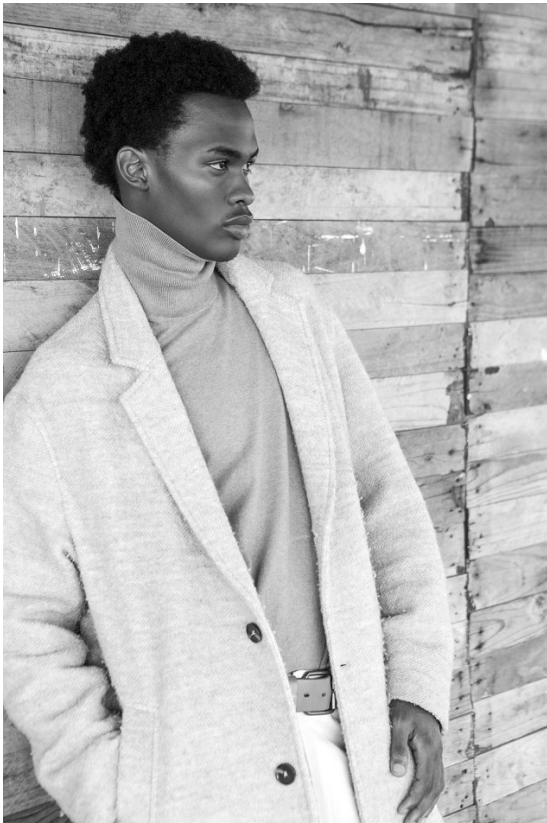

# BOSS MODELS

CAPE TOWN

**AKHONA NTLABATI**

Height: 189cm Chest: 91cm Waist: 73cm Suit: L Shoe: 9 UK Hair: Black Eyes: Brown

# BOSS MODELS

CAPE TOWN

AKHONA NTLABATI

Height: 189cm Chest: 91cm Waist: 73cm Suit: L Shoe: 9 UK Hair: Black Eyes: Brown