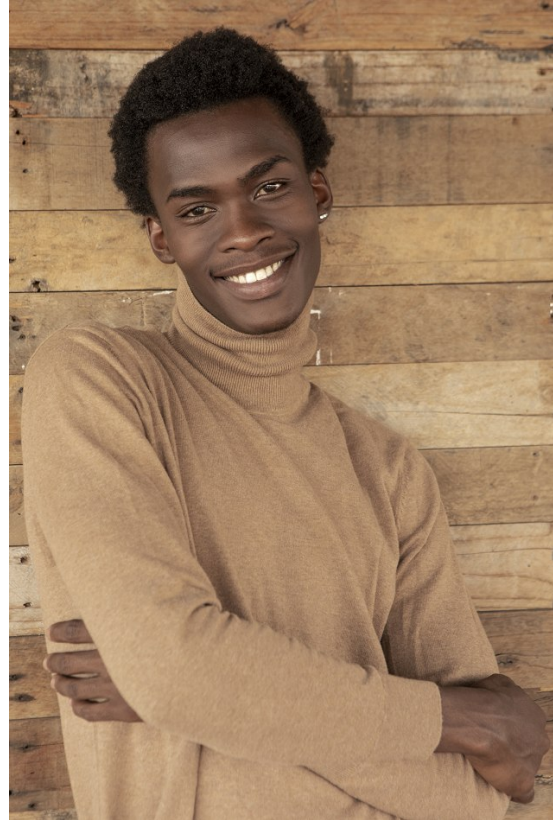

# BOSS MODELS

CAPE TOWN

**AKHONA NTLABATI**

Height: 189cm Chest: 91cm Waist: 73cm Suit: L Shoe: 9 UK Hair: Black Eyes: Brown

# BOSS MODELS

CAPE TOWN

AKHONA NTLABATI

Height: 189cm Chest: 91cm Waist: 73cm Suit: L Shoe: 9 UK Hair: Black Eyes: Brown