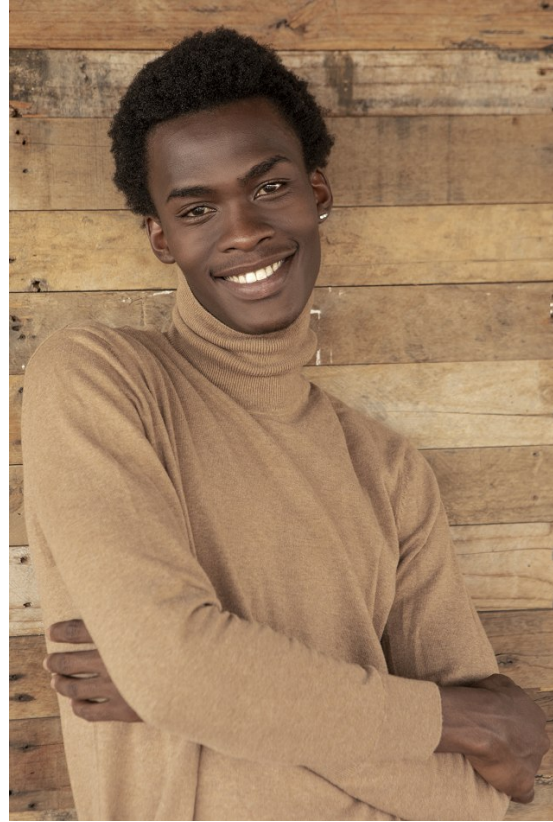

BOSS MODELS

CAPE TOWN

AKHONA NTLABATI

Height: 189cm Chest: 91cm Waist: 73cm Suit: L Shoe: 9 UK Hair: Black Eyes: Brown

BOSS MODELS

CAPE TOWN

AKHONA NTLABATI

Height: 189cm Chest: 91cm Waist: 73cm Suit: L Shoe: 9 UK Hair: Black Eyes: Brown