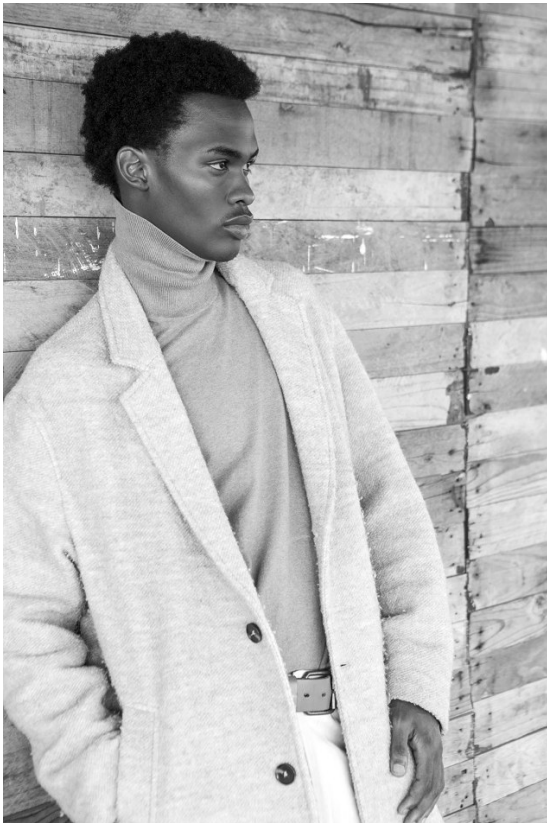

BOSS MODELS

CAPE TOWN

AKHONA NTLABATI

Height: 189cm Chest: 91cm Waist: 73cm Suit: L Shoe: 9 UK Hair: Black Eyes: Brown

BOSS MODELS

CAPE TOWN

AKHONA NTLABATI

Height: 189cm Chest: 91cm Waist: 73cm Suit: L Shoe: 9 UK Hair: Black Eyes: Brown