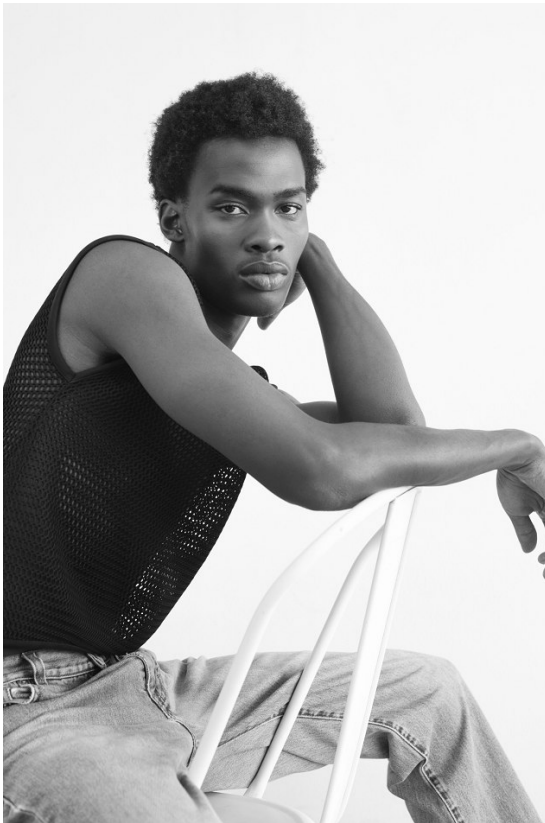

BOSS MODELS

CAPE TOWN

AKHONA NTLABATI

Height: 189cm Chest: 91cm Waist: 73cm Suit: L Shoe: 9 UK Hair: Black Eyes: Brown

BOSS MODELS

CAPE TOWN

AKHONA NTLABATI

Height: 189cm Chest: 91cm Waist: 73cm Suit: L Shoe: 9 UK Hair: Black Eyes: Brown