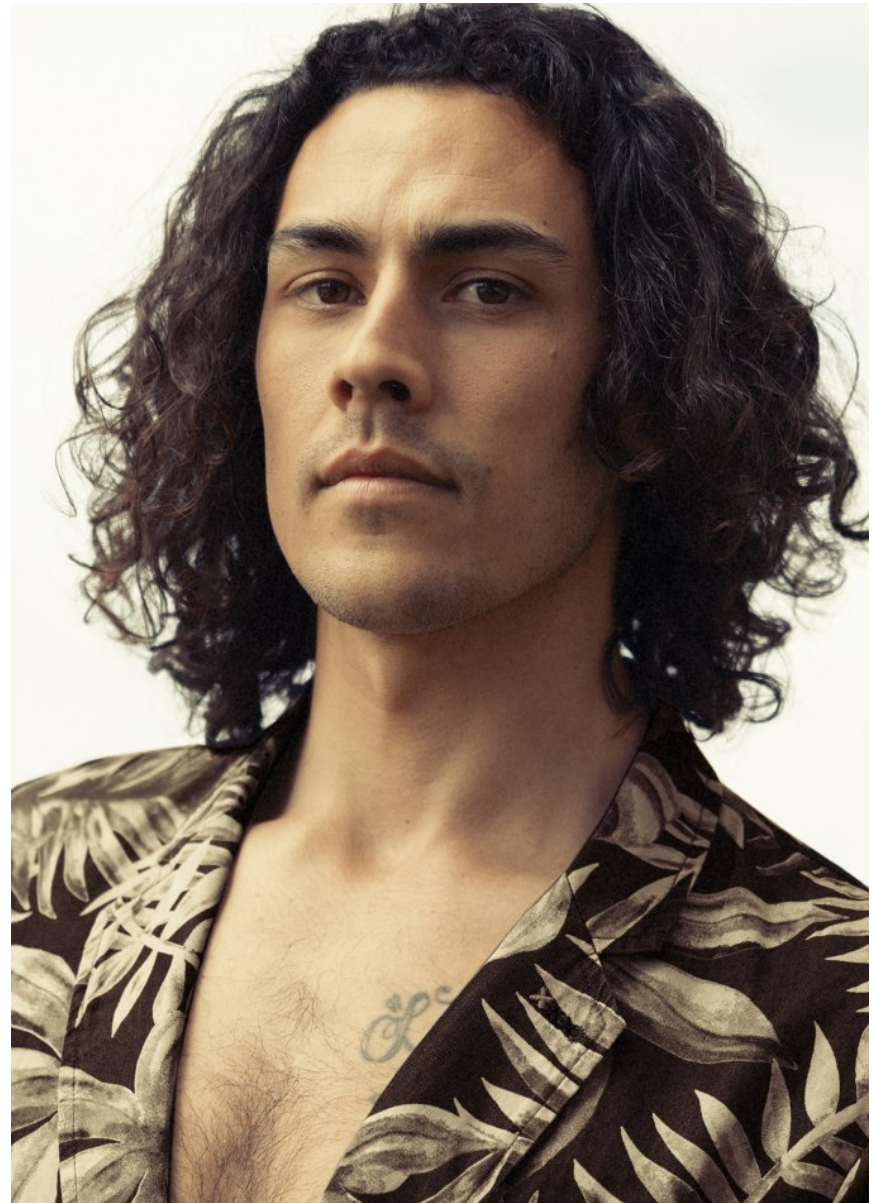

# BOSS MODELS

CAPE TOWN

LIAM MCDERMOTT

Height: 183cm Chest: 100cm Waist: 77cm Suit: 40 R Shoe: 9.5 UK Hair: Dark Brown Eyes: Brown