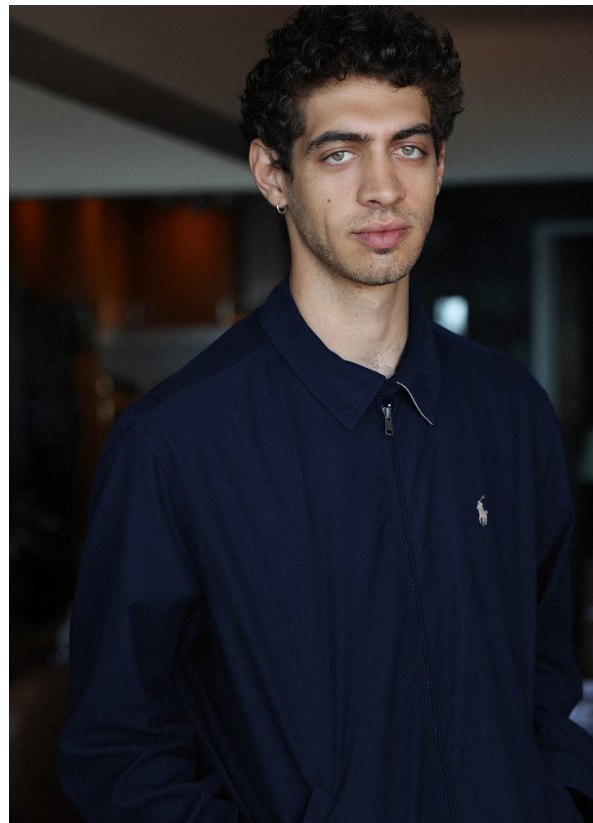

BOSS MODELS

CAPE TOWN

MISHAQ DIESEL

Height: 190cm Chest: 92cm Waist: 75cm Suit: 36 L Shoe: 9 UK Hair: Light Brown Eyes: Green

BOSS MODELS

CAPE TOWN

MISHAQ DIESEL

Height: 190cm Chest: 92cm Waist: 75cm Suit: 36 L Shoe: 9 UK Hair: Light Brown Eyes: Green