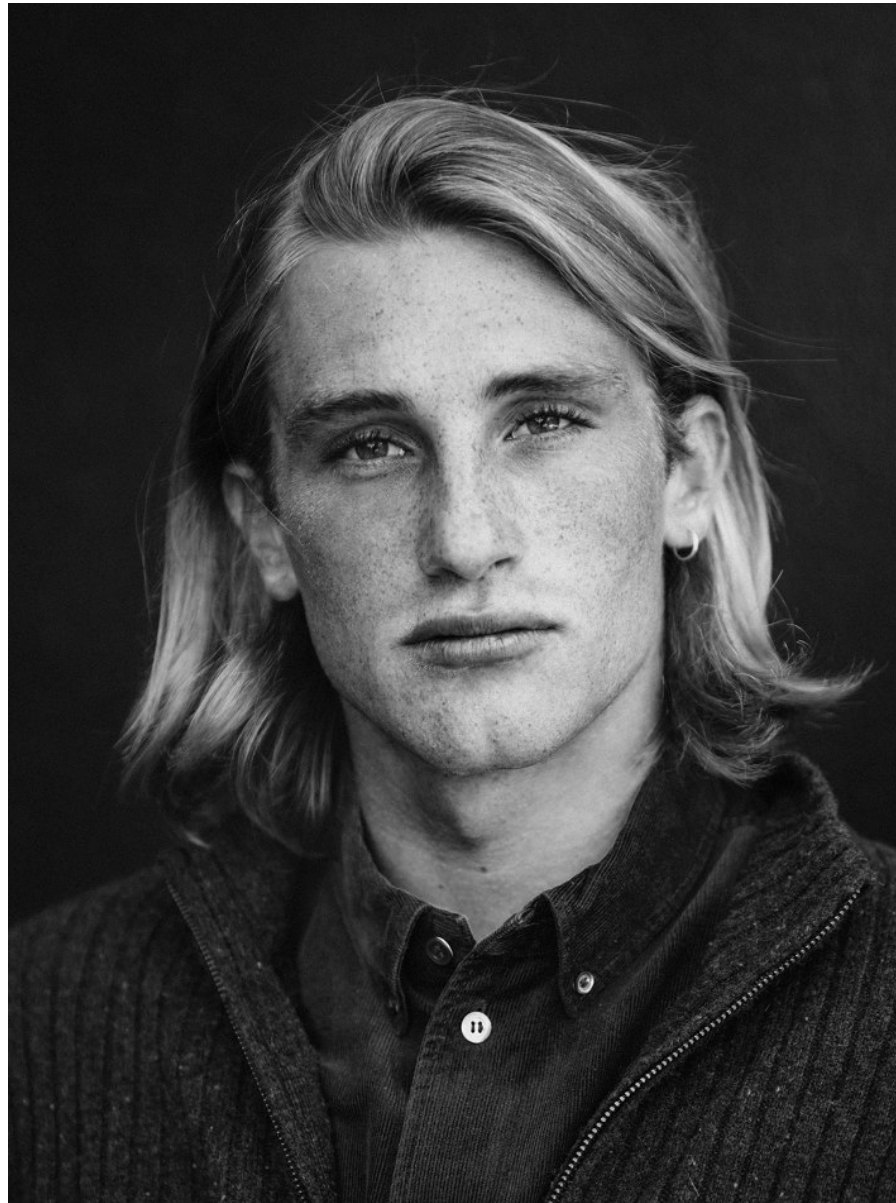

# BOSS MODELS

CAPE TOWN

ROBERT J

Height: 175cm Chest: 97cm Waist: 75cm Suit: 38 R Shoe: 8 UK Hair: Blonde Eyes: Blue