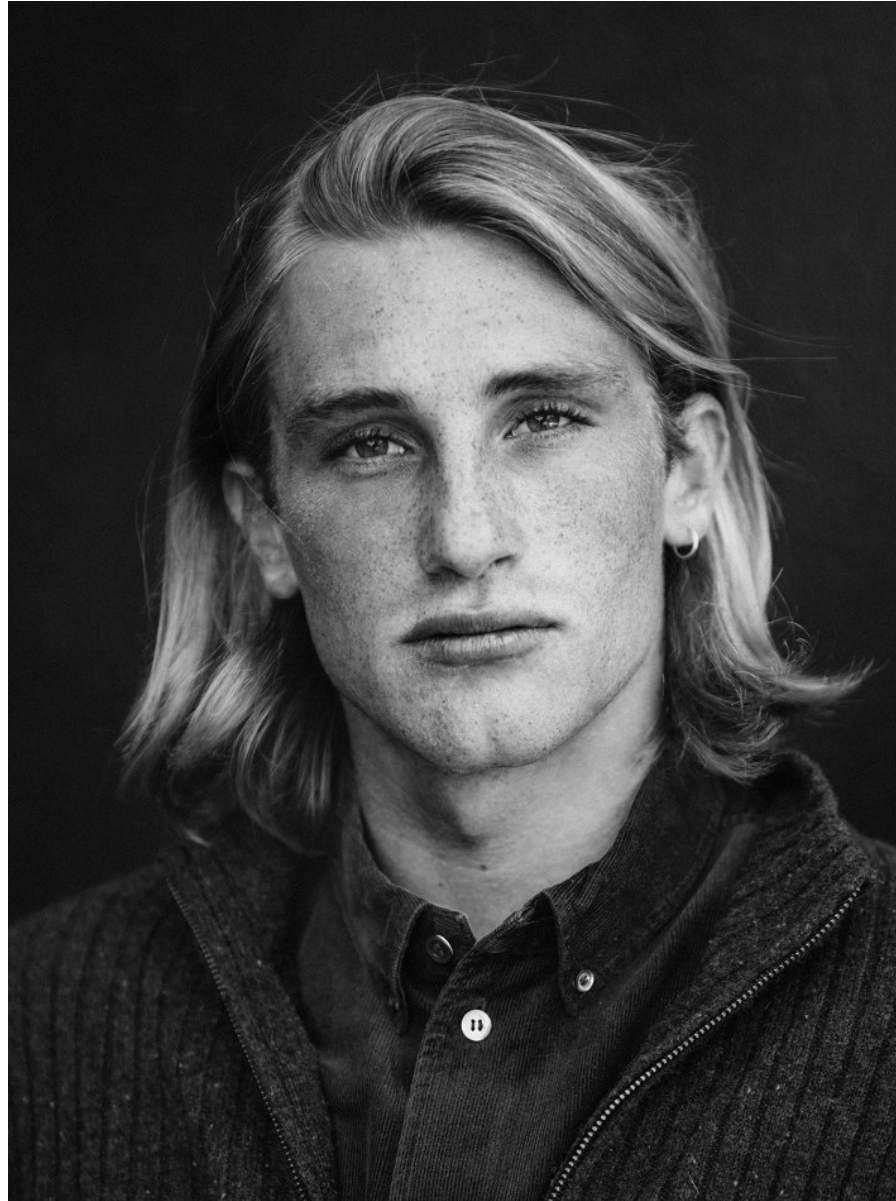

BOSS MODELS

CAPE TOWN

ROBERT JANSEN VAN RENSBURG

Height: 175cm Chest: 97cm Waist: 75cm Suit: 38 R Shoe: 8 UK Hair: Blonde Eyes: Blue

BOSS MODELS

CAPE TOWN

ROBERT JANSEN VAN RENSBURG

Height: 175cm Chest: 97cm Waist: 75cm Suit: 38 R Shoe: 8 UK Hair: Blonde Eyes: Blue