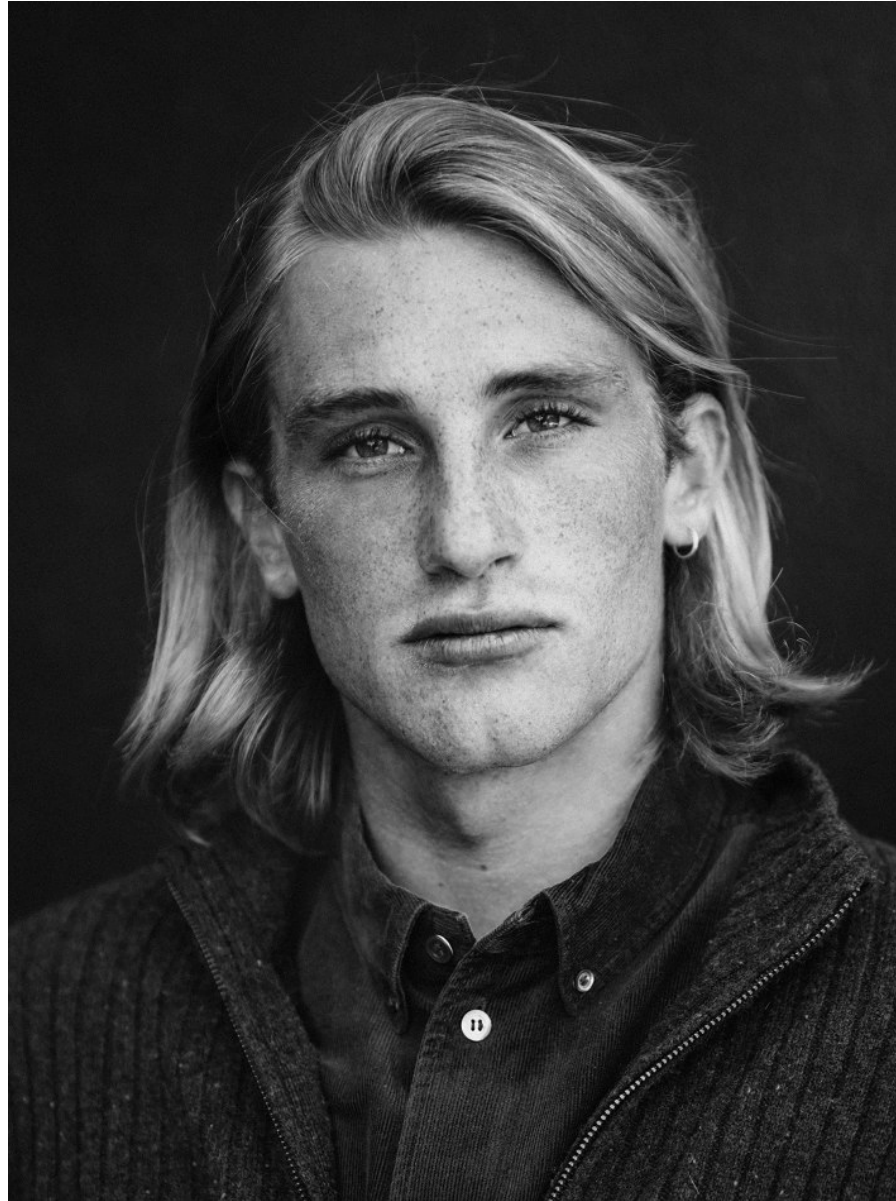

# BOSS MODELS

CAPE TOWN

ROBERT JANSEN VAN RENSBURG

Height: 175cm Chest: 97cm Waist: 75cm Suit: 38 R Shoe: 8 UK Hair: Blonde Eyes: Blue

# BOSS MODELS

CAPE TOWN

**ROBERT JANSEN VAN RENSBURG**

Height: 175cm Chest: 97cm Waist: 75cm Suit: 38 R Shoe: 8 UK Hair: Blonde Eyes: Blue