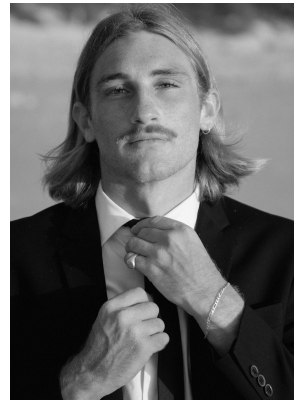

BOSS MODELS

CAPE TOWN

ROBERT JANSEN VAN RENSBURG

Height: 175cm Chest: 97cm Waist: 75cm Suit: 38 R Shoe: 8 UK Hair: Blonde Eyes: Blue

BOSS MODELS

CAPE TOWN

ROBERT JANSEN VAN RENSBURG

Height: 175cm Chest: 97cm Waist: 75cm Suit: 38 R Shoe: 8 UK Hair: Blonde Eyes: Blue