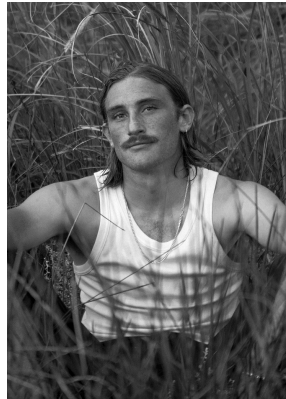

BOSS MODELS

CAPE TOWN

ROBERT J

Height: 175cm Chest: 97cm Waist: 75cm Suit: 38 R Shoe: 8 UK Hair: Blonde Eyes: Blue

BOSS MODELS

CAPE TOWN

ROBERT J

Height: 175cm Chest: 97cm Waist: 75cm Suit: 38 R Shoe: 8 UK Hair: Blonde Eyes: Blue