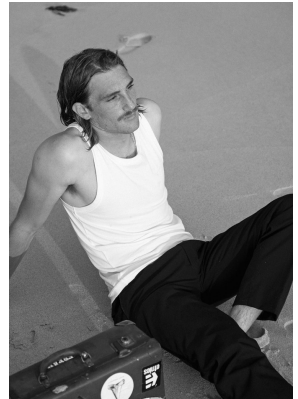

# BOSS MODELS

CAPE TOWN

## ROBERT JANSEN VAN RENSBURG

Height: 175cm Chest: 97cm Waist: 75cm Suit: 38 R Shoe: 8 UK Hair: Blonde Eyes: Blue