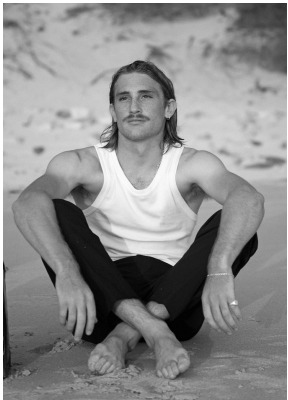

BOSS MODELS

CAPE TOWN

ROBERT J

Height: 175cm Chest: 97cm Waist: 75cm Suit: 38 R Shoe: 8 UK Hair: Blonde Eyes: Blue

BOSS MODELS

CAPE TOWN

ROBERT J

Height: 175cm Chest: 97cm Waist: 75cm Suit: 38 R Shoe: 8 UK Hair: Blonde Eyes: Blue