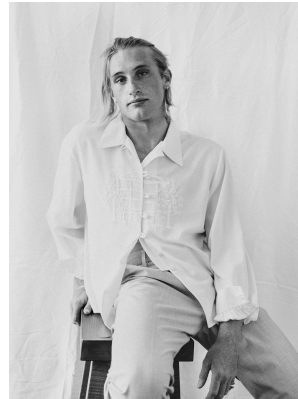

# BOSS MODELS

CAPE TOWN

## ROBERT JANSEN VAN RENSBURG

Height: 175cm Chest: 97cm Waist: 75cm Suit: 38 R Shoe: 8 UK Hair: Blonde Eyes: Blue