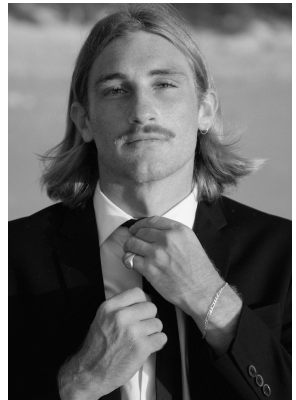

# BOSS MODELS

CAPE TOWN

## ROBERT JANSEN VAN RENSBURG

Height: 175cm Chest: 97cm Waist: 75cm Suit: 38 R Shoe: 8 UK Hair: Blonde Eyes: Blue