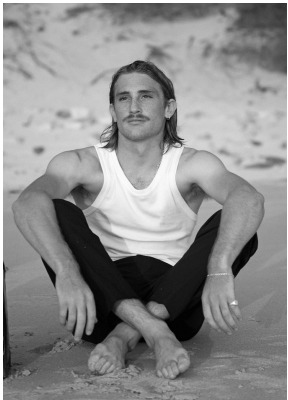

BOSS MODELS

CAPE TOWN

ROBERT JANSEN VAN RENSBURG

Height: 175cm Chest: 97cm Waist: 75cm Suit: 38 R Shoe: 8 UK Hair: Blonde Eyes: Blue

BOSS MODELS

CAPE TOWN

ROBERT JANSEN VAN RENSBURG

Height: 175cm Chest: 97cm Waist: 75cm Suit: 38 R Shoe: 8 UK Hair: Blonde Eyes: Blue