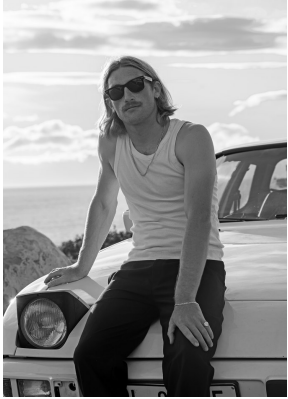

BOSS MODELS

CAPE TOWN

ROBERT J

Height: 175cm Chest: 97cm Waist: 75cm Suit: 38 R Shoe: 8 UK Hair: Blonde Eyes: Blue

BOSS MODELS

CAPE TOWN

ROBERT J

Height: 175cm Chest: 97cm Waist: 75cm Suit: 38 R Shoe: 8 UK Hair: Blonde Eyes: Blue