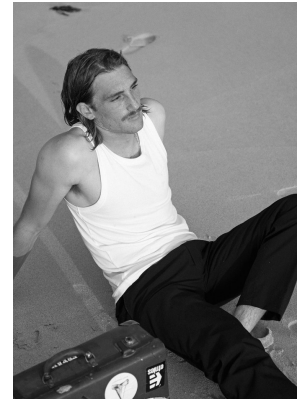

BOSS MODELS

CAPE TOWN

ROBERT J

Height: 175cm Chest: 97cm Waist: 75cm Suit: 38 R Shoe: 8 UK Hair: Blonde Eyes: Blue

BOSS MODELS

CAPE TOWN

ROBERT J

Height: 175cm Chest: 97cm Waist: 75cm Suit: 38 R Shoe: 8 UK Hair: Blonde Eyes: Blue