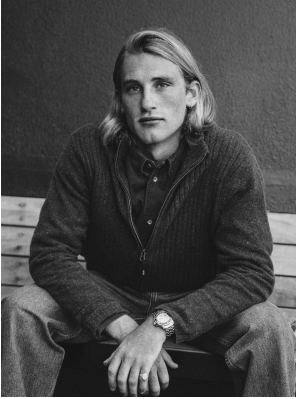

# BOSS MODELS

CAPE TOWN

## ROBERT JANSEN VAN RENSBURG

Height: 175cm Chest: 97cm Waist: 75cm Suit: 38 R Shoe: 8 UK Hair: Blonde Eyes: Blue