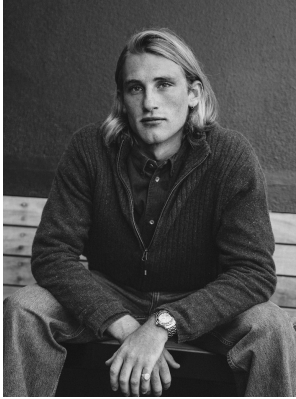

BOSS MODELS

CAPE TOWN

ROBERT J

Height: 175cm Chest: 97cm Waist: 75cm Suit: 38 R Shoe: 8 UK Hair: Blonde Eyes: Blue

BOSS MODELS

CAPE TOWN

ROBERT J

Height: 175cm Chest: 97cm Waist: 75cm Suit: 38 R Shoe: 8 UK Hair: Blonde Eyes: Blue