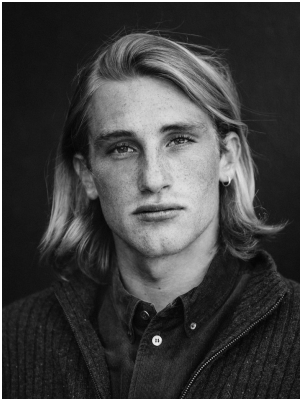

BOSS MODELS

CAPE TOWN

ROBERT J

Height: 175cm Chest: 97cm Waist: 75cm Suit: 38 R Shoe: 8 UK Hair: Blonde Eyes: Blue

BOSS MODELS

CAPE TOWN

ROBERT J

Height: 175cm Chest: 97cm Waist: 75cm Suit: 38 R Shoe: 8 UK Hair: Blonde Eyes: Blue