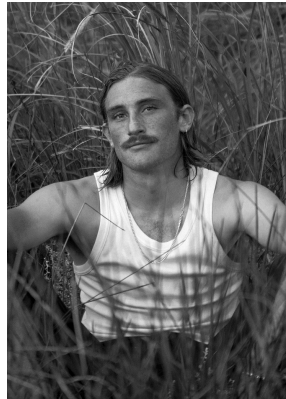

BOSS MODELS

CAPE TOWN

ROBERT JANSEN VAN RENSBURG

Height: 175cm Chest: 97cm Waist: 75cm Suit: 38 R Shoe: 8 UK Hair: Blonde Eyes: Blue

BOSS MODELS

CAPE TOWN

ROBERT JANSEN VAN RENSBURG

Height: 175cm Chest: 97cm Waist: 75cm Suit: 38 R Shoe: 8 UK Hair: Blonde Eyes: Blue