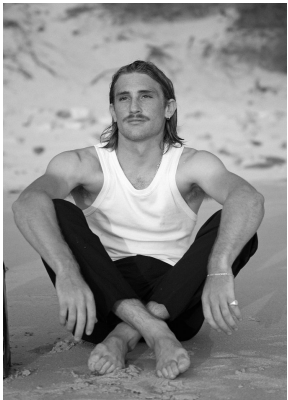

# BOSS MODELS

CAPE TOWN

## ROBERT JANSEN VAN RENSBURG

Height: 175cm Chest: 97cm Waist: 75cm Suit: 38 R Shoe: 8 UK Hair: Blonde Eyes: Blue