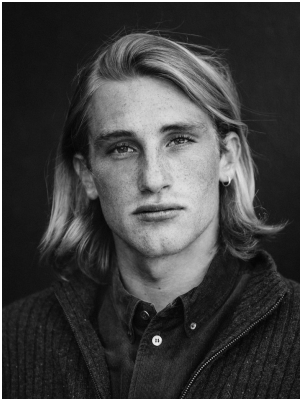

BOSS MODELS

CAPE TOWN

ROBERT JANSEN VAN RENSBURG

Height: 175cm Chest: 97cm Waist: 75cm Suit: 38 R Shoe: 8 UK Hair: Blonde Eyes: Blue

BOSS MODELS

CAPE TOWN

ROBERT JANSEN VAN RENSBURG

Height: 175cm Chest: 97cm Waist: 75cm Suit: 38 R Shoe: 8 UK Hair: Blonde Eyes: Blue