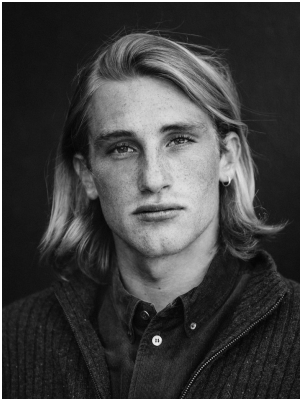

# BOSS MODELS

CAPE TOWN

## ROBERT JANSEN VAN RENSBURG

Height: 175cm Chest: 97cm Waist: 75cm Suit: 38 R Shoe: 8 UK Hair: Blonde Eyes: Blue