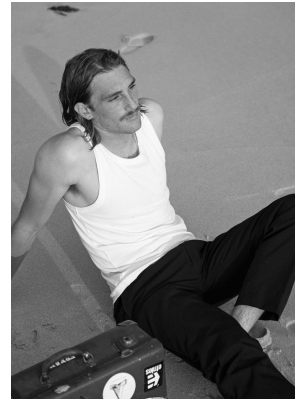

BOSS MODELS

CAPE TOWN

ROBERT JANSEN VAN RENSBURG

Height: 175cm Chest: 97cm Waist: 75cm Suit: 38 R Shoe: 8 UK Hair: Blonde Eyes: Blue

BOSS MODELS

CAPE TOWN

ROBERT JANSEN VAN RENSBURG

Height: 175cm Chest: 97cm Waist: 75cm Suit: 38 R Shoe: 8 UK Hair: Blonde Eyes: Blue