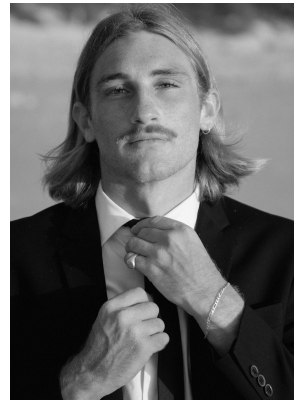

BOSS MODELS

CAPE TOWN

ROBERT J

Height: 175cm Chest: 97cm Waist: 75cm Suit: 38 R Shoe: 8 UK Hair: Blonde Eyes: Blue

BOSS MODELS

CAPE TOWN

ROBERT J

Height: 175cm Chest: 97cm Waist: 75cm Suit: 38 R Shoe: 8 UK Hair: Blonde Eyes: Blue