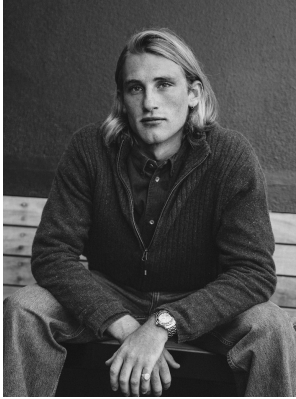

BOSS MODELS

CAPE TOWN

ROBERT JANSEN VAN RENSBURG

Height: 175cm Chest: 97cm Waist: 75cm Suit: 38 R Shoe: 8 UK Hair: Blonde Eyes: Blue

BOSS MODELS

CAPE TOWN

ROBERT JANSEN VAN RENSBURG

Height: 175cm Chest: 97cm Waist: 75cm Suit: 38 R Shoe: 8 UK Hair: Blonde Eyes: Blue