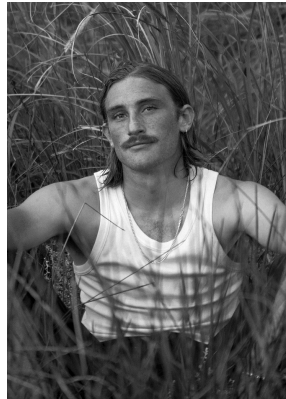

# BOSS MODELS

CAPE TOWN

## ROBERT JANSEN VAN RENSBURG

Height: 175cm Chest: 97cm Waist: 75cm Suit: 38 R Shoe: 8 UK Hair: Blonde Eyes: Blue