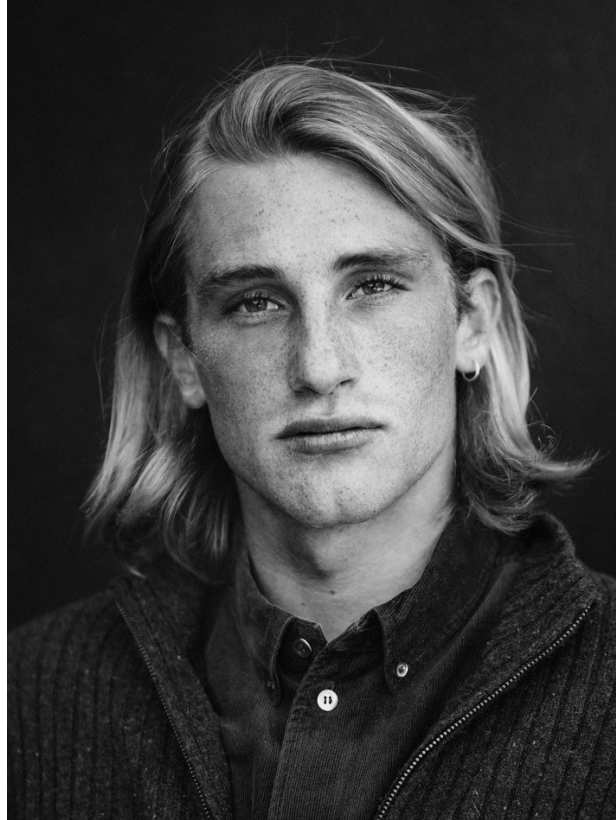

# BOSS MODELS

CAPE TOWN

**ROBERT JANSEN VAN RENSBURG**

Height: 175cm Chest: 97cm Waist: 75cm Suit: 38 R Shoe: 8 UK Hair: Blonde Eyes: Blue

# BOSS MODELS

CAPE TOWN