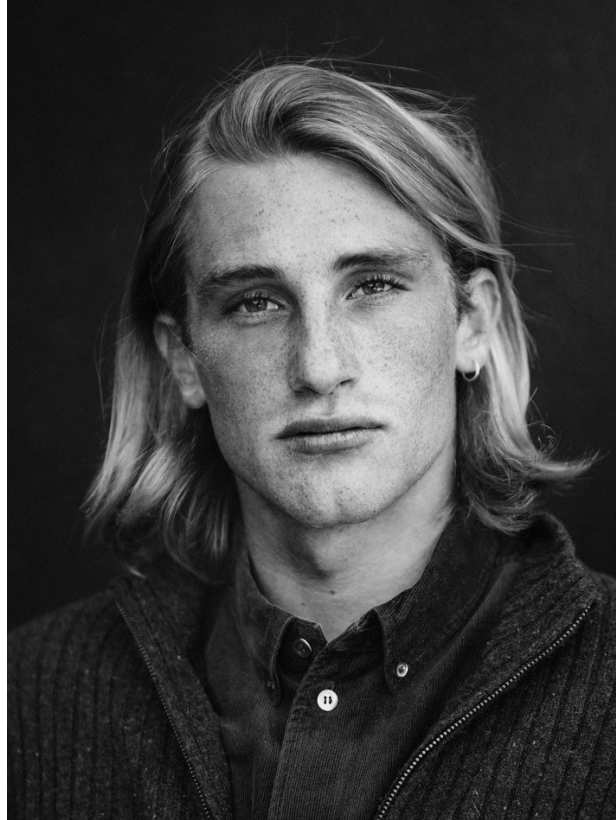

BOSS MODELS

CAPE TOWN

ROBERT J

Height: 175cm Chest: 97cm Waist: 75cm Suit: 38 R Shoe: 8 UK Hair: Blonde Eyes: Blue

BOSS MODELS

CAPE TOWN

ROBERT J

Height: 175cm Chest: 97cm Waist: 75cm Suit: 38 R Shoe: 8 UK Hair: Blonde Eyes: Blue

BOSS MODELS

CAPE TOWN

ROBERT J

Height: 175cm Chest: 97cm Waist: 75cm Suit: 38 R Shoe: 8 UK Hair: Blonde Eyes: Blue