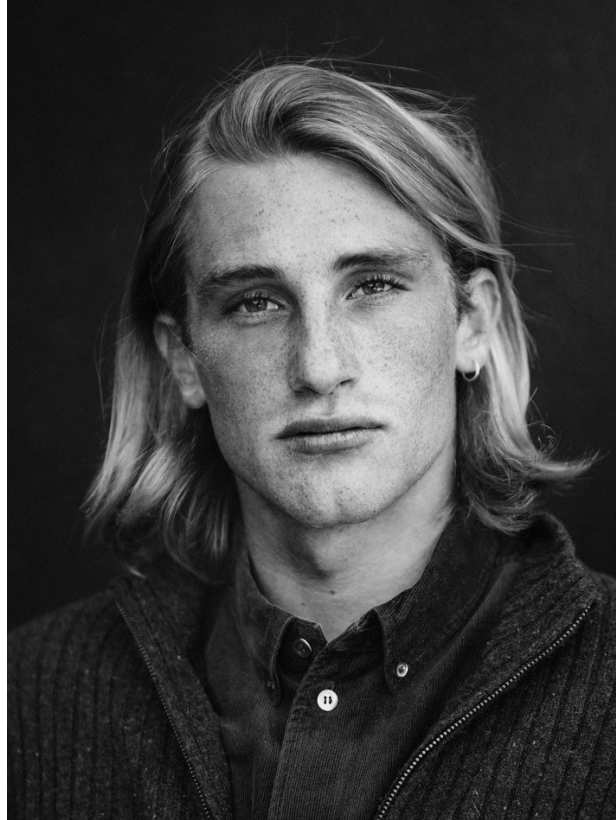

BOSS MODELS

CAPE TOWN

ROBERT JANSEN VAN RENSBURG

Height: 175cm Chest: 97cm Waist: 75cm Suit: 38 R Shoe: 8 UK Hair: Blonde Eyes: Blue

BOSS MODELS

CAPE TOWN

ROBERT JANSEN VAN RENSBURG

Height: 175cm Chest: 97cm Waist: 75cm Suit: 38 R Shoe: 8 UK Hair: Blonde Eyes: Blue

BOSS MODELS

CAPE TOWN

ROBERT JANSEN VAN RENSBURG

Height: 175cm Chest: 97cm Waist: 75cm Suit: 38 R Shoe: 8 UK Hair: Blonde Eyes: Blue