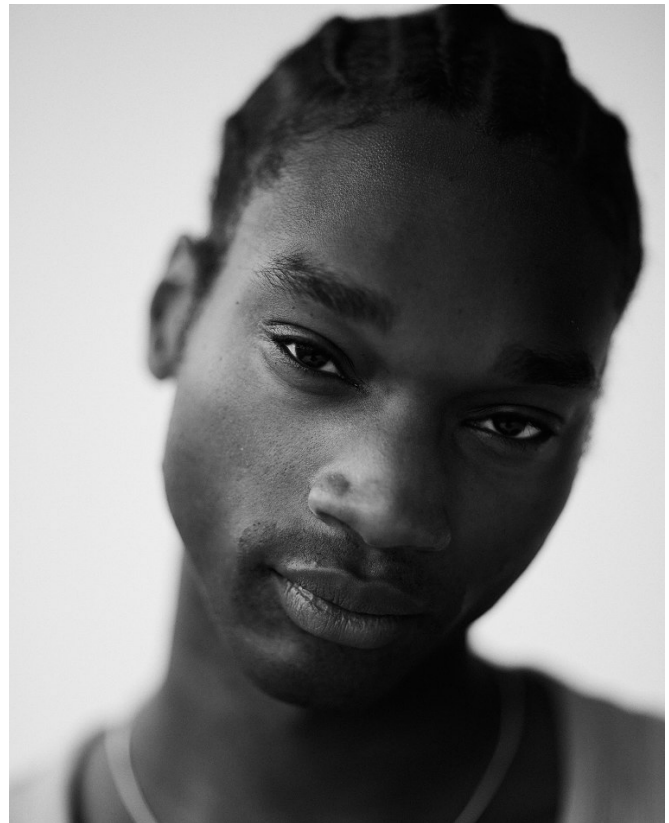

BOSS MODELS

CAPE TOWN

TANI BANJOKO

Height: 190cm Chest: 100cm Waist: 77cm Suit: 40 L Shoe: 11.5 UK Hair: Brown Eyes: Black

BOSS MODELS

CAPE TOWN

TANI BANJOKO

Height: 190cm Chest: 100cm Waist: 77cm Suit: 40 L Shoe: 11.5 UK Hair: Brown Eyes: Black