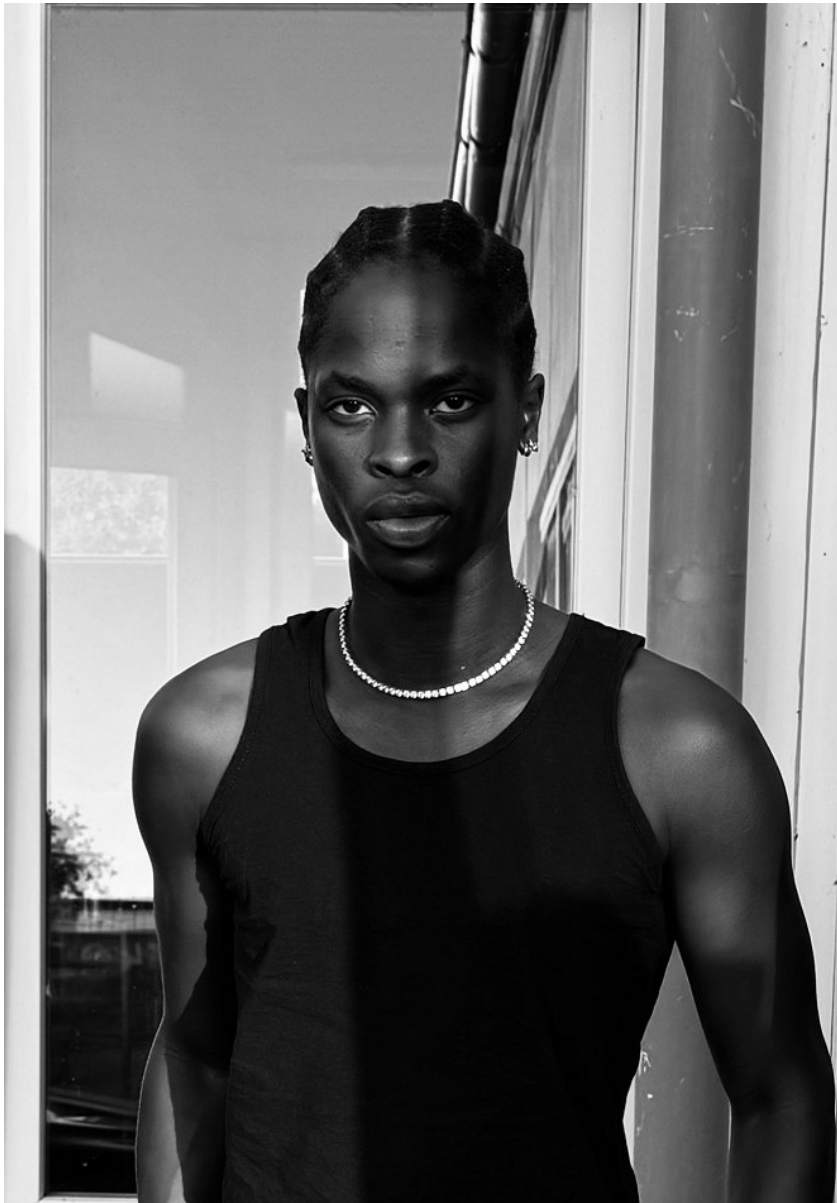

BOSS MODELS

CAPE TOWN

FRANKLINE ODHIAMBO

Height: 186cm Chest: 94cm Waist: 68cm Suit: 36 R Shoe: 9.5 UK Hair: Black Eyes: Brown

BOSS MODELS

CAPE TOWN

FRANKLINE ODHIAMBO

Height: 186cm Chest: 94cm Waist: 68cm Suit: 36 R Shoe: 9.5 UK Hair: Black Eyes: Brown