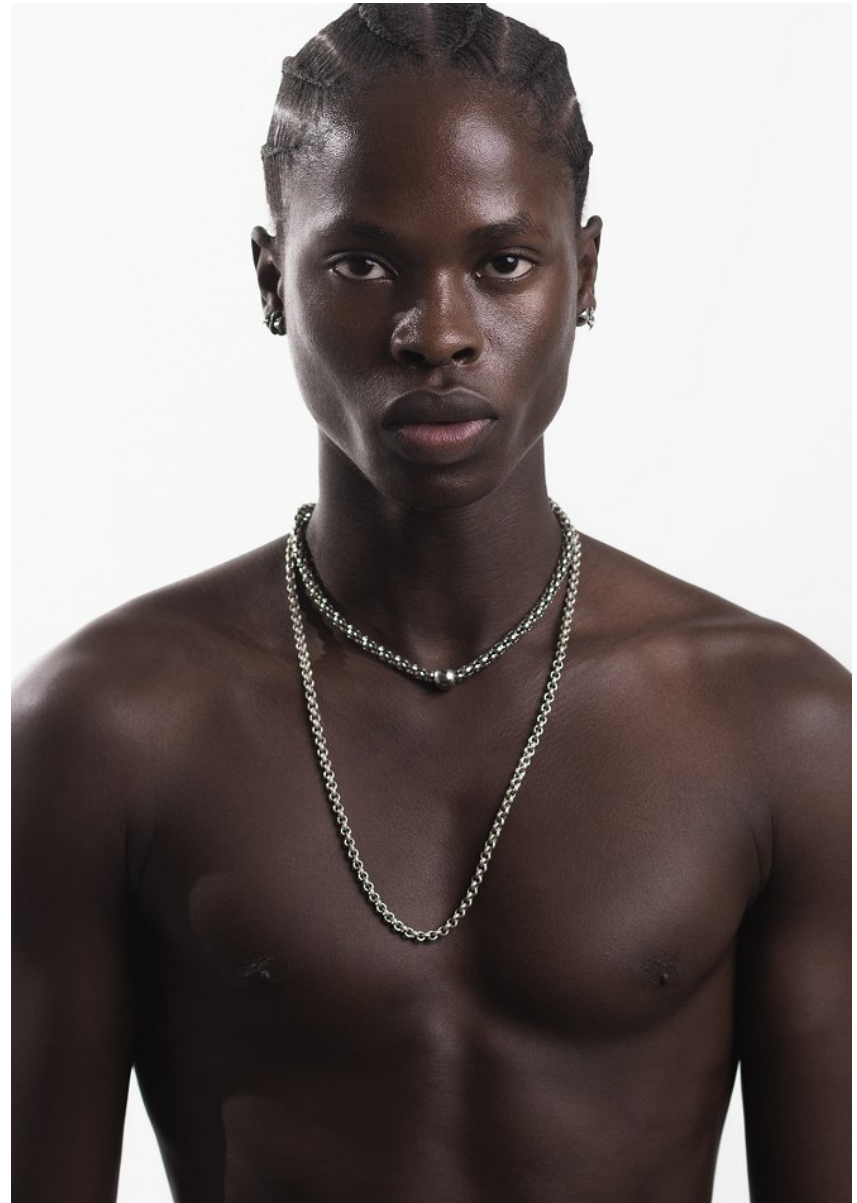

BOSS MODELS

CAPE TOWN

FRANKLINE ODHIAMBO

Height: 186cm Chest: 94cm Waist: 69cm Suit: 36 R Shoe: 9.5 UK Hair: Black Eyes: Brown