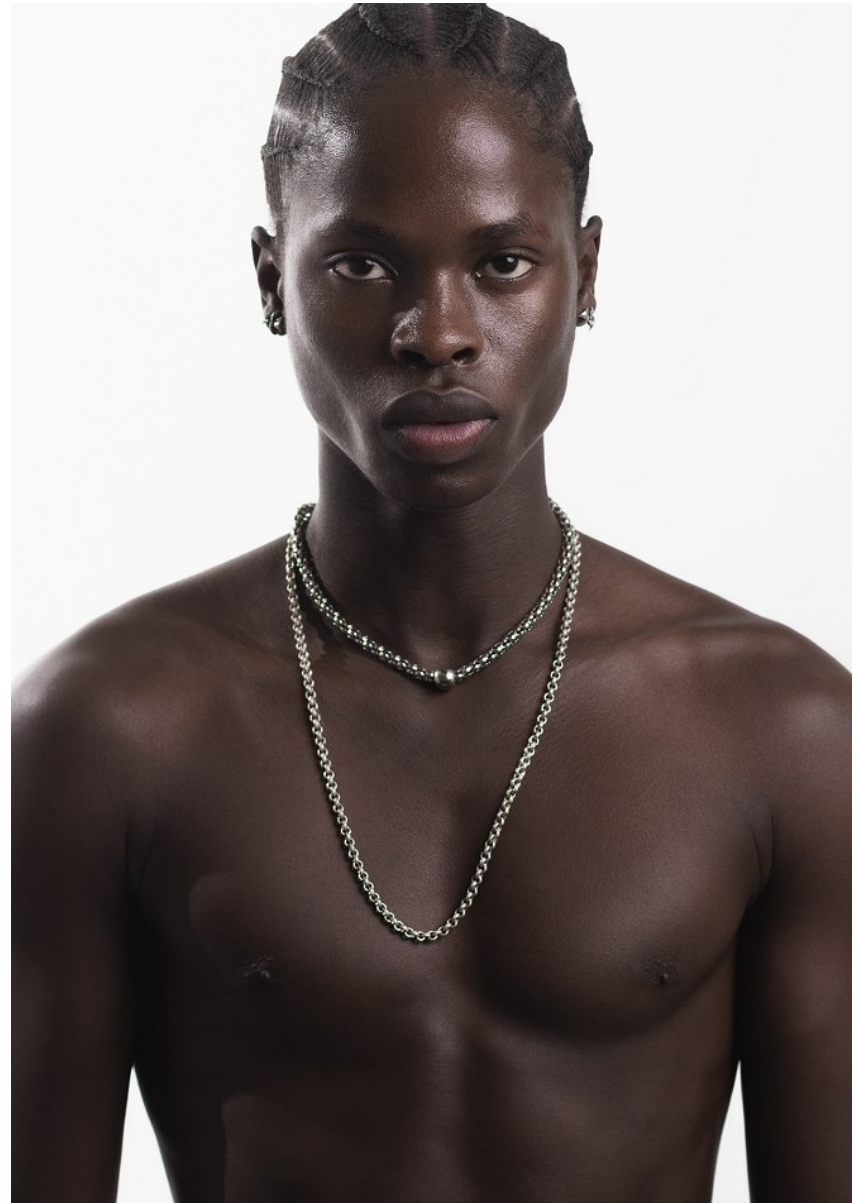

BOSS MODELS

CAPE TOWN

FRANKLINE ODHIAMBO

Height: 186cm Chest: 94cm Waist: 68cm Suit: 36 R Shoe: 9.5 UK Hair: Black Eyes: Brown